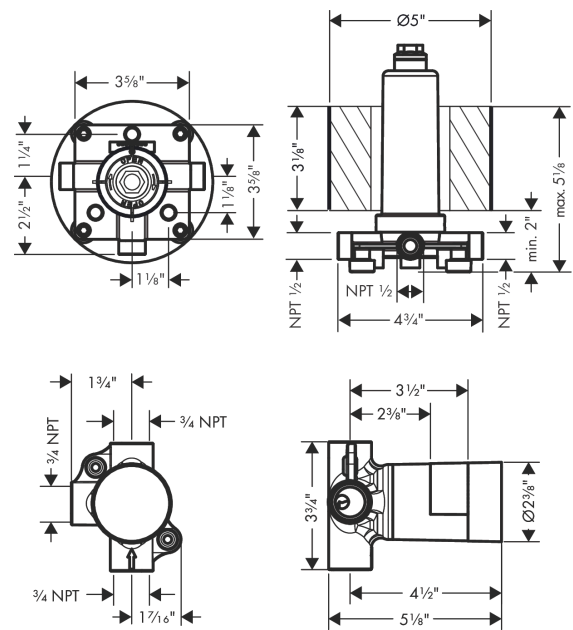

AXOR ShowerSolutions
Rough, 2-Jet Ceiling Mount Showerhead with 2-way Green Diverter
 Finish: Part no. : **26434181**

Description

Features

- Consists of: Green Diverter
- Ceiling installation
- includes polystyrene sheathing as a placeholder during installation
- Minimum mounting depth: 1.96"
- Maximum mounting depth: 4 3/4"

Item details

List Price \$ 689.00

Compliance / Sustainability

Product image

Scale drawing

AXOR ShowerSolutions
Rough, 2-Jet Ceiling Mount Showerhead with 2-way Green Diverter
 Finish: Part no. : 26434181

Exploded drawing

Year of production: >08/21

AXOR ShowerSolutions
Rough, 2-Jet Ceiling Mount Showerhead with 2-way Green Diverter
 Finish: Part no. : **26434181**

Spare parts list

Year of production: >08/21

Pos.	Description	Part no.	Price	PU
1	mounting kit	97722000	-	1
2	O-ring 9x2	98119000	-	1
3	O-ring 24x2	98388000	-	1
4	O-ring 18x2	98181000	-	1
5	nut	97550000	-	1
6	sealing foil	96493000	-	1
7	diverter unit	96604001	-	1
8	O-ring 39x2,5	92322000	-	1