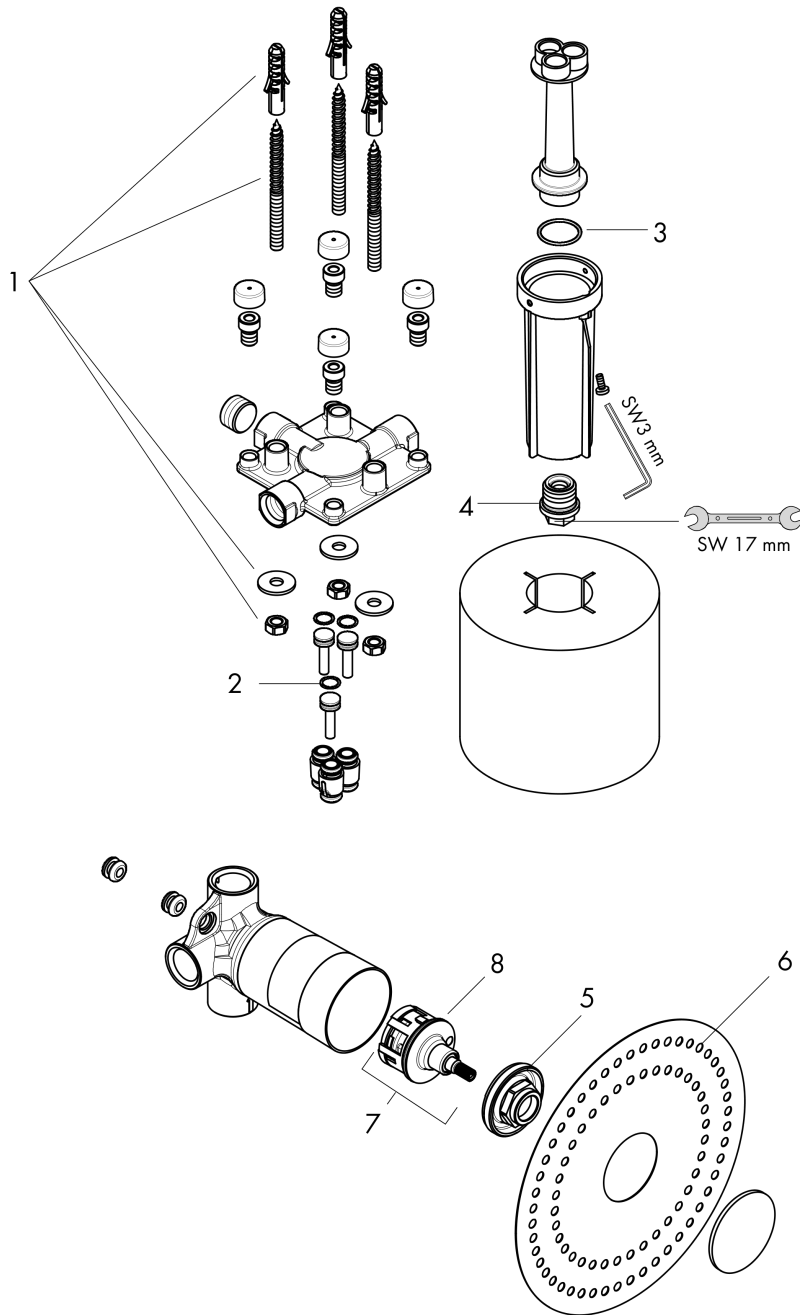

AXOR ShowerSolutions
Rough, 2-Jet Ceiling Mount Showerhead with 2-way Green Diverter
 Finish: Part no. : **26434181**

Description

Features

- Consists of: Green Diverter
- Ceiling installation
- includes polystyrene sheathing as a placeholder during installation
- Minimum mounting depth: 1.96"
- Maximum mounting depth: 4 3/4"

Item details

List Price \$ 689.00

Compliance / Sustainability

Product image

Scale drawing

AXOR ShowerSolutions
Rough, 2-Jet Ceiling Mount Showerhead with 2-way Green Diverter
 Finish: Part no. : 26434181

Exploded drawing

Year of production: >08/21

AXOR ShowerSolutions
Rough, 2-Jet Ceiling Mount Showerhead with 2-way Green Diverter
 Finish: Part no. : **26434181**

Spare parts list

Year of production: >08/21

Pos.	Description	Part no.	Price	PU
1	mounting kit	97722000	-	1
2	O-ring 9x2	98119000	-	1
3	O-ring 24x2	98388000	-	1
4	O-ring 18x2	98181000	-	1
5	nut	97550000	-	1
6	sealing foil	96493000	-	1
7	diverter unit	96604001	-	1
8	O-ring 39x2,5	92322000	-	1