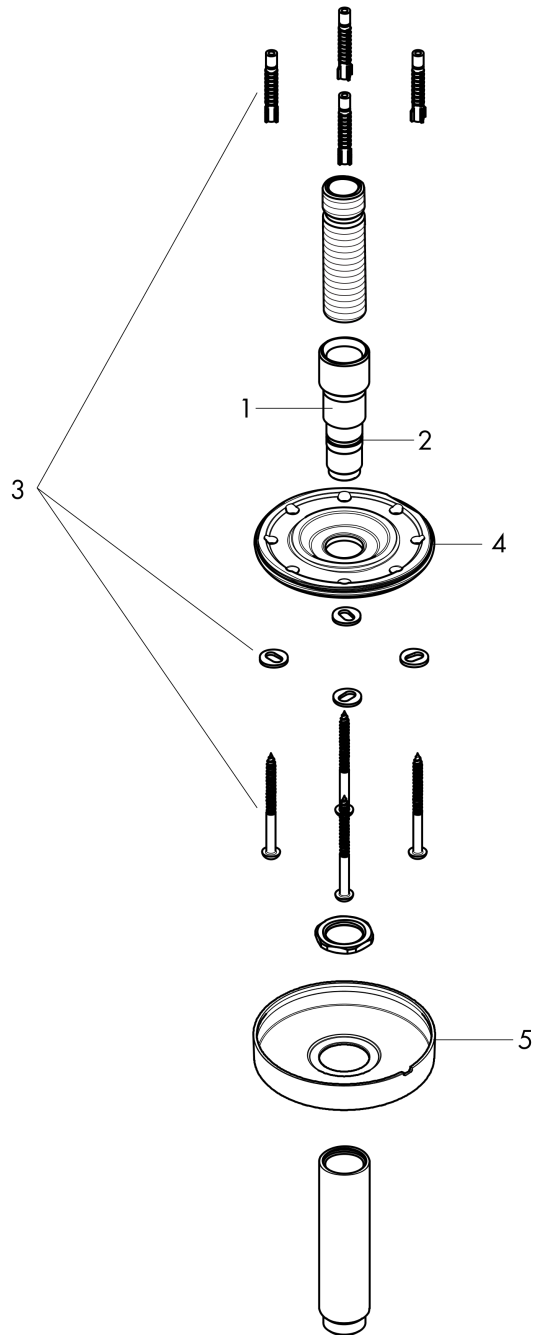

AXOR ShowerSolutions
Extension Pipe for Ceiling Mount, 12"
 Finish: **chrome** Part no. : **26433001**

Description

Features

- Length: 11 3/4"
- Brass
- Connection type: 1/2" NPT
- Ceiling connector, Escutcheon, Mounting Material, Assembly instructions

Item details

List Price \$ 212.00

Compliance / Sustainability

Product image

Scale drawing

AXOR ShowerSolutions
Extension Pipe for Ceiling Mount, 12"
Finish: **chrome** Part no. : **26433001**

Exploded drawing

Year of production: >02/23

AXOR ShowerSolutions
Extension Pipe for Ceiling Mount, 12"
 Finish: **chrome** Part no. : **26433001**

Spare parts list

Year of production: >02/23

Pos.	Description	Part no.	Price	PU
2	O-ring 14x2	98129000	-	1
3	mounting set	96179000	-	1
5	escutcheon	93827000	-	1