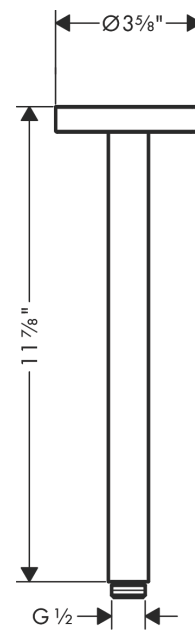

AXOR ShowerSolutions
Extension Pipe for Ceiling Mount, 12"
 Finish: **chrome** Part no. : **26433001**

Description

Features

- Length: 11 3/4"
- Brass
- Connection type: 1/2" NPT
- Ceiling connector, Escutcheon, Mounting Material, Assembly instructions

Item details

List Price \$ 212.00

Compliance / Sustainability

Product image

Scale drawing

AXOR ShowerSolutions
Extension Pipe for Ceiling Mount, 12"
Finish: **chrome** Part no. : **26433001**

Exploded drawing

Year of production: >02/23

AXOR ShowerSolutions
Extension Pipe for Ceiling Mount, 12"
 Finish: **chrome** Part no. : **26433001**

Spare parts list

Year of production: >02/23

Pos.	Description	Part no.	Price	PU
2	O-ring 14x2	98129000	-	1
3	mounting set	96179000	-	1
5	escutcheon	93827000	-	1