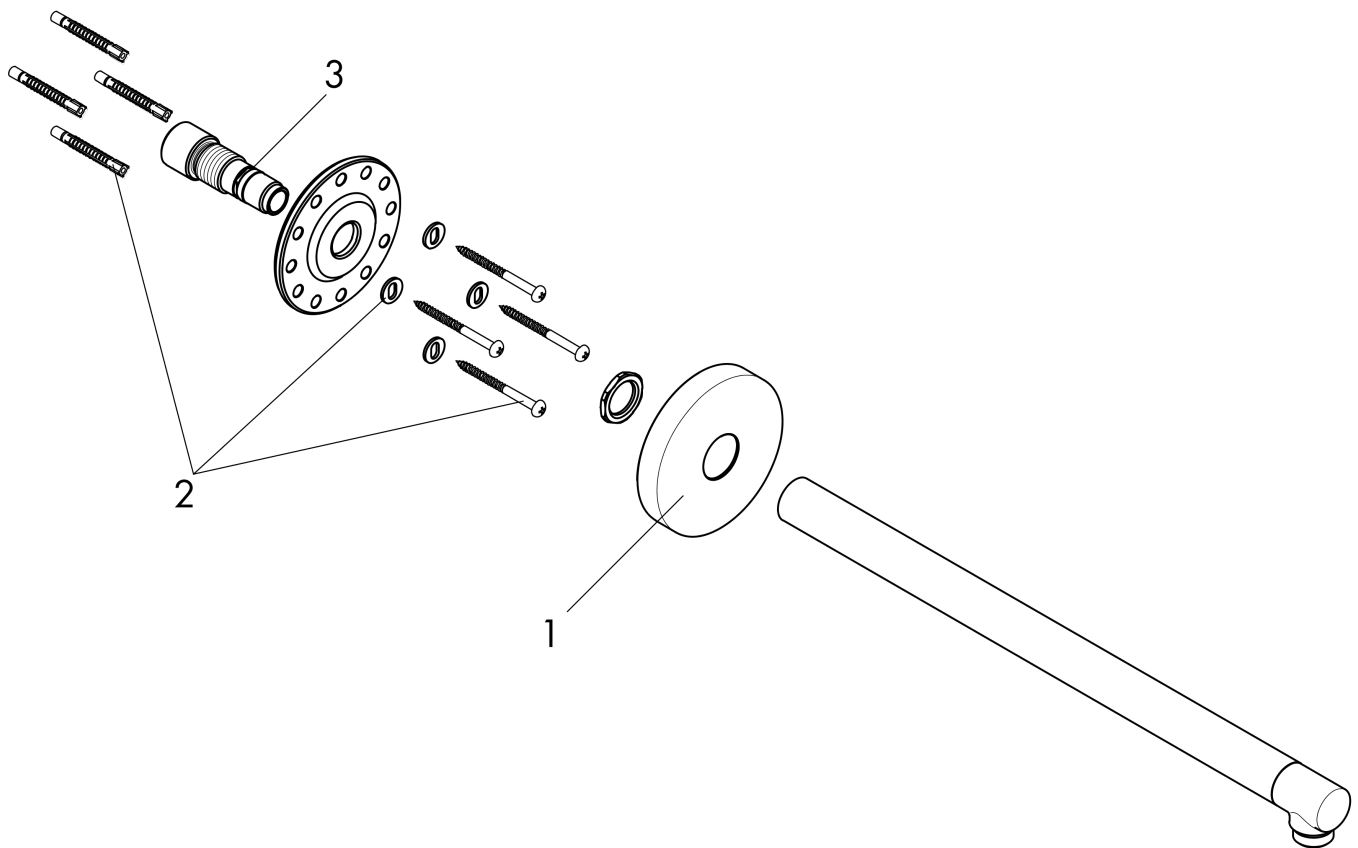

AXOR ShowerSolutions
Showerarm 15" Round
 Finish: **brushed gold optic** Part no. : **26431251**

Description

Features

- Length: 15 3/8"
- Brass
- Connection type: 1/2" NPT
- Showerarm, Escutcheon, Included mounting plate provides additional support, Assembly instructions

Item details

List Price \$ 354.00

Compliance / Sustainability

Product image

Scale drawing

AXOR ShowerSolutions
Showerarm 15" Round
Finish: brushed gold optic Part no. : 26431251

Exploded drawing

Year of production: >07/22

AXOR ShowerSolutions
Showerarm 15" Round
 Finish: **brushed gold optic** Part no. : **26431251**

Spare parts list

Year of production: >07/22

Pos.	Description	Part no.	Price	PU
1	escutcheon	93827250	-	1
2	mounting set	96179000	-	1
3	O-ring 14x2	98129000	-	1