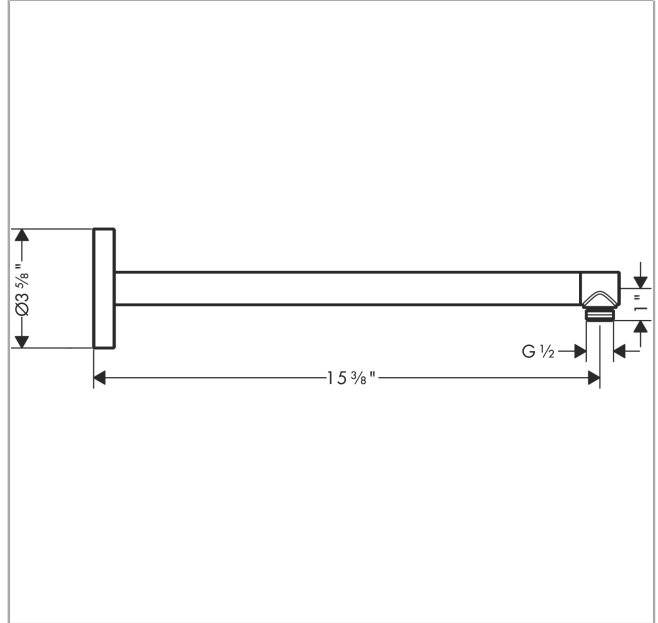

AXOR ShowerSolutions
Showerarm 15" Round
 Finish: **brushed gold optic** Part no. : **26431251**

Description

Features

- Length: 15 3/8"
- Brass
- Connection type: 1/2" NPT
- Showerarm, Escutcheon, Included mounting plate provides additional support, Assembly instructions

Item details

List Price \$ 354.00

Compliance / Sustainability

Product image

Scale drawing

AXOR ShowerSolutions
Showerarm 15" Round
Finish: brushed gold optic Part no. : 26431251

Exploded drawing

Year of production: >07/22

AXOR ShowerSolutions
Showerarm 15" Round
 Finish: **brushed gold optic** Part no. : **26431251**

Spare parts list

Year of production: >07/22

Pos.	Description	Part no.	Price	PU
1	escutcheon	93827250	-	1
2	mounting set	96179000	-	1
3	O-ring 14x2	98129000	-	1