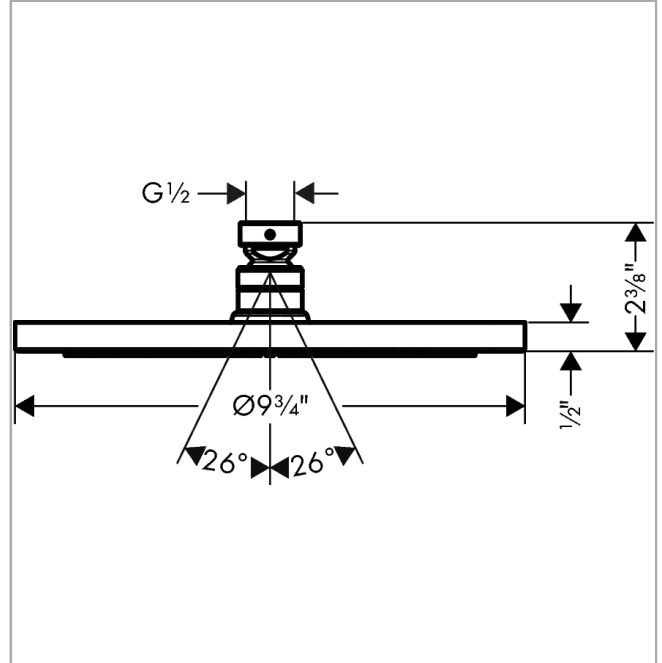

AXOR Starck
Showerhead 240 1-Jet, 1.75 GPM
 Finish: **brushed nickel** Part no. : **26071821**

Description

Features

- Shower head size: 9.75"
- Spray modes: Rain
- Max. flow: 1.75 GPM (6.6 L/Min)
- 140 spray channels
- Spray face finish: Fully-finished matching spray face

Item details

List Price \$ 1,508.00

Technology

Compliance / Sustainability

Product image

Scale drawing

AXOR Starck
Showerhead 240 1-Jet, 1.75 GPM
 Finish: **brushed nickel** Part no. : **26071821**

Exploded drawing

Year of production: >01/18

AXOR Starck
Showerhead 240 1-Jet, 1.75 GPM
 Finish: **brushed nickel** Part no. : **26071821**

Spare parts list

Year of production: >01/18

Pos.	Description	Part no.	Price	PU
1	filter packing	94246000	-	1
2	lock washer	98942000	-	1
3	nut	97958820	-	1
4	lever collar	97536000	-	1
5	seal	97606000	-	1
6	air jet (Eco)	95795820	-	1