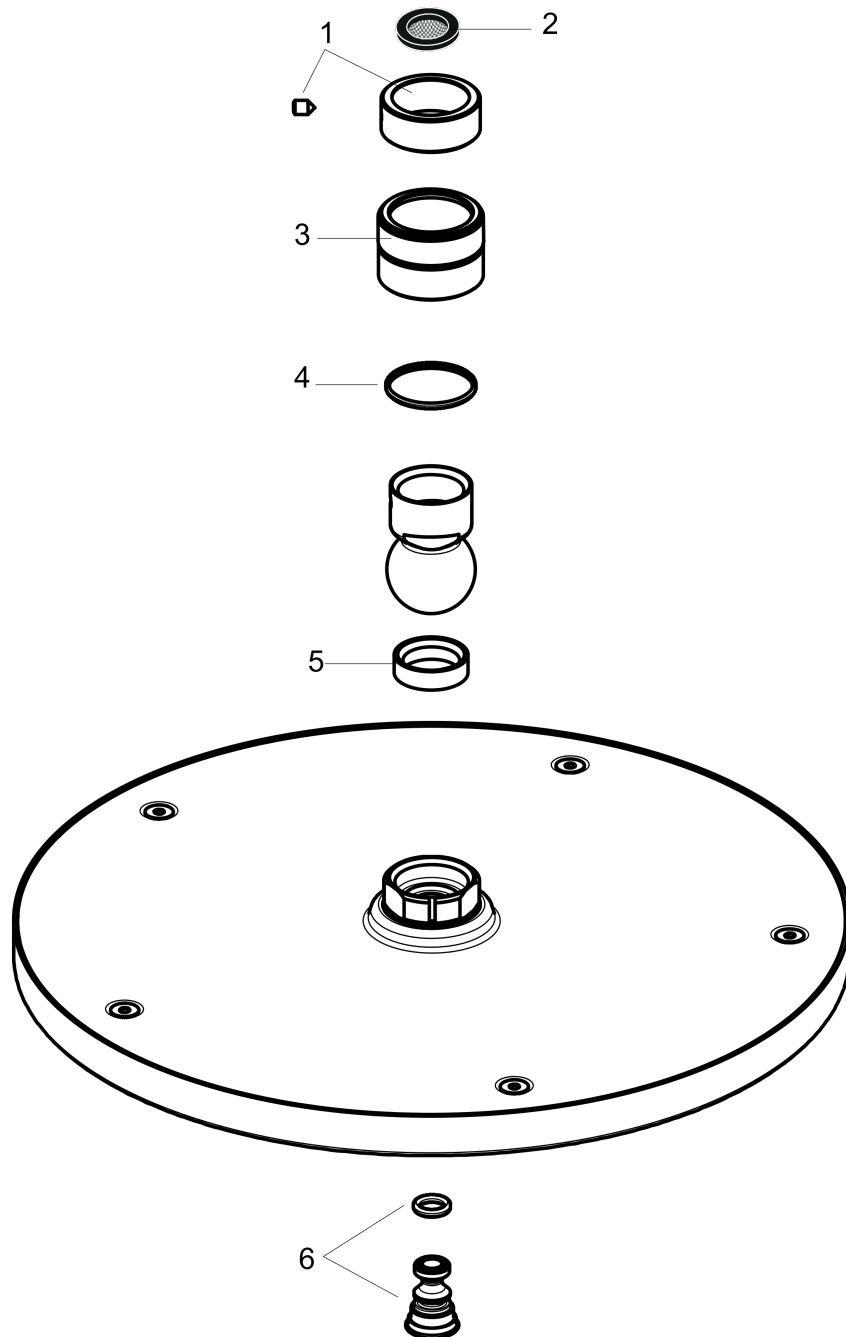

AXOR Starck
Showerhead 240 1-Jet, 1.75 GPM
 Finish: **brushed nickel** Part no. : **26071821**

Description

Features

- Shower head size: 9.75"
- Spray modes: Rain
- Max. flow: 1.75 GPM (6.6 L/Min)
- 140 spray channels
- Spray face finish: Fully-finished matching spray face

Item details

List Price \$ 1,508.00

Technology

Compliance / Sustainability

Product image

Scale drawing

AXOR Starck
Showerhead 240 1-Jet, 1.75 GPM
 Finish: **brushed nickel** Part no. : **26071821**

Exploded drawing

Year of production: >01/18

AXOR Starck
Showerhead 240 1-Jet, 1.75 GPM
 Finish: **brushed nickel** Part no. : **26071821**

Spare parts list

Year of production: >01/18

Pos.	Description	Part no.	Price	PU
1	filter packing	94246000	-	1
2	lock washer	98942000	-	1
3	nut	97958820	-	1
4	lever collar	97536000	-	1
5	seal	97606000	-	1
6	air jet (Eco)	95795820	-	1