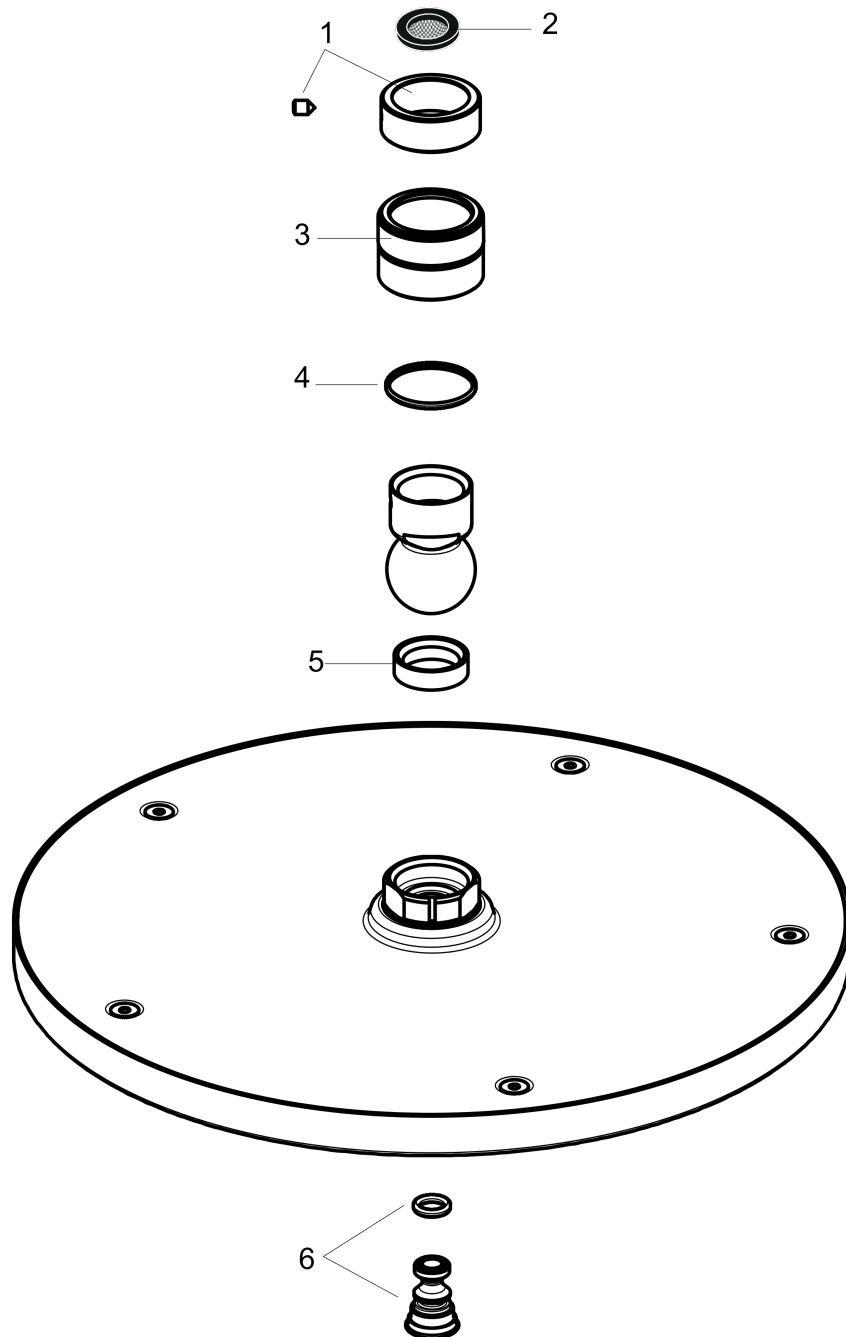

AXOR Starck
Showerhead 240 1-Jet, 2.0 GPM
 Finish: **chrome** Part no. : **26070001**

Description

Features

- Shower head size: 9 1/2"
- Spray modes: Rain
- Max. flow: 2.0 GPM (7.6 L/Min)
- 140 spray channels
- Spray face finish: Fully-finished matching spray face

Item details

List Price \$ 1,142.00

Technology

Compliance / Sustainability

Product image

Scale drawing

AXOR Starck
 Showerhead 240 1-Jet, 2.0 GPM
 Finish: chrome Part no. : 26070001

Exploded drawing

Year of production: >01/18

AXOR Starck
Showerhead 240 1-Jet, 2.0 GPM
 Finish: **chrome** Part no. : **26070001**

Spare parts list

Year of production: >01/18

Pos.	Description	Part no.	Price	PU
1	lock washer	98942000	-	1
2	filter packing	94246000	-	1
3	nut	97958000	-	1
4	lever collar	97536000	-	1
5	seal	97606000	-	1
6	air jet (Eco)	95795000	-	1