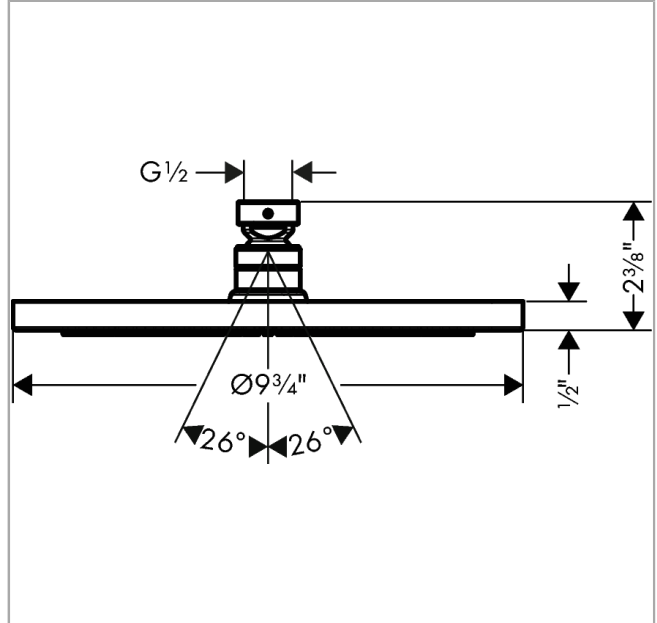

AXOR Starck
Showerhead 240 1-Jet, 2.0 GPM
 Finish: **chrome** Part no. : **26070001**

Description

Features

- Shower head size: 9 1/2"
- Spray modes: Rain
- Max. flow: 2.0 GPM (7.6 L/Min)
- 140 spray channels
- Spray face finish: Fully-finished matching spray face

Item details

List Price \$ 1,142.00

Technology

Compliance / Sustainability

Product image

Scale drawing

AXOR Starck
 Showerhead 240 1-Jet, 2.0 GPM
 Finish: chrome Part no. : 26070001

Exploded drawing

Year of production: >01/18

AXOR Starck
Showerhead 240 1-Jet, 2.0 GPM
 Finish: **chrome** Part no. : **26070001**

Spare parts list

Year of production: >01/18

Pos.	Description	Part no.	Price	PU
1	lock washer	98942000	-	1
2	filter packing	94246000	-	1
3	nut	97958000	-	1
4	lever collar	97536000	-	1
5	seal	97606000	-	1
6	air jet (Eco)	95795000	-	1