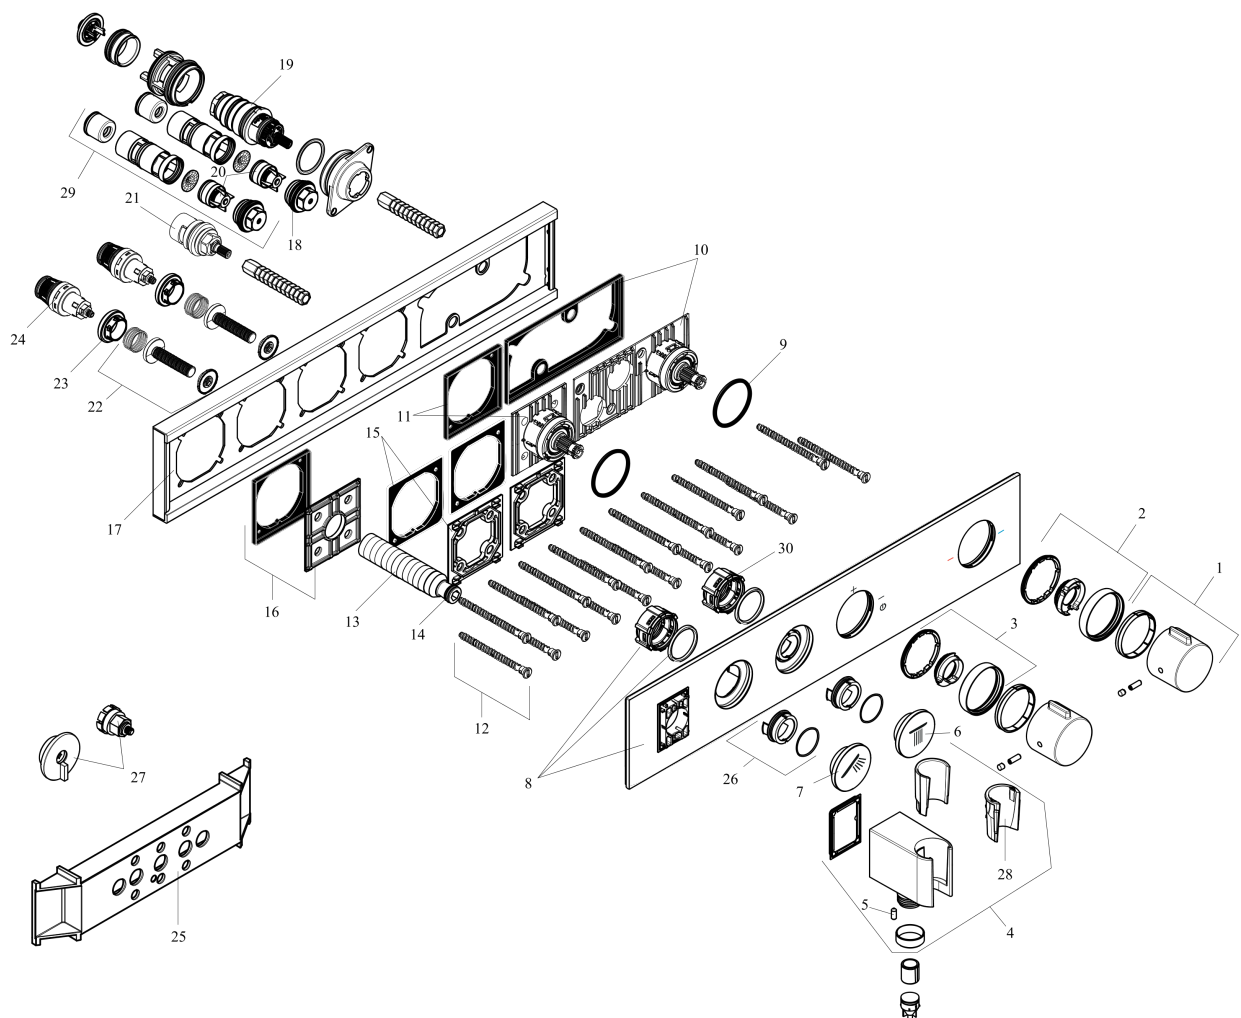

AXOR ShowerSolutions
Thermostatic Module Trim Select for 2 Functions
 Finish: **chrome** Part no. : **18355001**

Description

Features

- Consists of: thermostatic module, Handshower holder
- Outlets may be operated simultaneously
- Select push-button on/off control for 2 outlets
- Thermostatic cartridge, Start/stop cartridge
- Flow with Restrictor: 1.75 GPM (6.6 L/Min)
- Flow without Restrictor: 5.7 GPM (21.5 L/Min)
- Anti-scald 100° safety stop
- For shower hoses with a conical nut
- Thermostat is delivered with buttons Rain large and hand shower

Exploded drawing

Year of production: >01/20

AXOR ShowerSolutions
Thermostatic Module Trim Select for 2 Functions
 Finish: **chrome** Part no. : **18355001**

Spare parts list

Year of production: >01/20

Pos.	Description	Part no.	Price	PU
1	handle	93313000	-	1
2	safety set	93337000	-	1
3	safety set	93338000	-	1
4	shower holder, assy	93114000	-	1
5	hollow set screw M4x8	97669000	-	1
6	symbol head shower	93308000	-	1
7	symbol handshower	93307000	-	1
8	cover	93322000	-	1
9	O-ring 38x2,5	98198000	-	1
10	adapter for handle	93109000	-	1
11	adapter for handle	93315000	-	1
12	mounting kit	93102000	-	1
13	connecting thread G½	98933000	-	1
14	O-ring 11x2	98127000	-	1
15	support element	93330000	-	1
16	support element	93314000	-	1
17	escutcheon	93326000	-	1
18	O-ring 20x2	98165000	-	1
19	thermostat cartridge	98282000	-	1
20	non return valve	96655000	-	1
21	shut off unit	98536000	-	1
22	Select-adapter	93103000	-	1
23	nut	98368000	-	1
24	shut off unit	95758000	-	1
25	fit-up aid	92540000	-	1
26	adapter for symbol	93398000	-	1
27	fit-up aid	93487000	-	1
28	guide (conical)	94163000	-	1
29	service unit	93406000	-	1
30	Select-adapter	94806000	-	1
a	symbol tub	93335000	-	1
b	symbol body shower	93334000	-	1
c	symbol Flood jet	93309000	-	1
d	symbol Mono	93310000	-	1
e	symbol PowderRain inside	93311000	-	1
f	symbol PowderRain outside	93312000	-	1
g	symbol Whirl	93413000	-	1