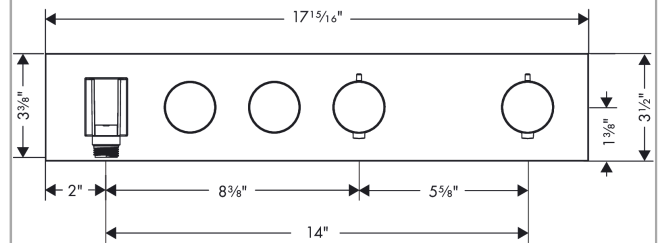

Item details

List Price \$ 2,780.00

Technology

Compliance / Sustainability

Product image

Scale drawing

AXOR ShowerSolutions
Thermostatic Module Trim Select for 2 Functions
 Finish: **chrome** Part no. : **18355001**

Exploded drawing

Year of production: >01/20

AXOR ShowerSolutions
Thermostatic Module Trim Select for 2 Functions
 Finish: **chrome** Part no. : **18355001**

Spare parts list

Year of production: >01/20

Pos.	Description	Part no.	Price	PU
1	handle	93313000	-	1
2	safety set	93337000	-	1
3	safety set	93338000	-	1
4	shower holder, assy	93114000	-	1
5	hollow set screw M4x8	97669000	-	1
6	symbol head shower	93308000	-	1
7	symbol handshower	93307000	-	1
8	cover	93322000	-	1
9	O-ring 38x2,5	98198000	-	1
10	adapter for handle	93109000	-	1
11	adapter for handle	93315000	-	1
12	mounting kit	93102000	-	1
13	connecting thread G½	98933000	-	1
14	O-ring 11x2	98127000	-	1
15	support element	93330000	-	1
16	support element	93314000	-	1
17	escutcheon	93326000	-	1
18	O-ring 20x2	98165000	-	1
19	thermostat cartridge	98282000	-	1
20	non return valve	96655000	-	1
21	shut off unit	98536000	-	1
22	Select-adapter	93103000	-	1
23	nut	98368000	-	1
24	shut off unit	95758000	-	1
25	fit-up aid	92540000	-	1
26	adapter for symbol	93398000	-	1
27	fit-up aid	93487000	-	1
28	guide (conical)	94163000	-	1
29	service unit	93406000	-	1
30	Select-adapter	94806000	-	1
a	symbol tub	93335000	-	1
b	symbol body shower	93334000	-	1
c	symbol Flood jet	93309000	-	1
d	symbol Mono	93310000	-	1
e	symbol PowderRain inside	93311000	-	1
f	symbol PowderRain outside	93312000	-	1
g	symbol Whirl	93413000	-	1