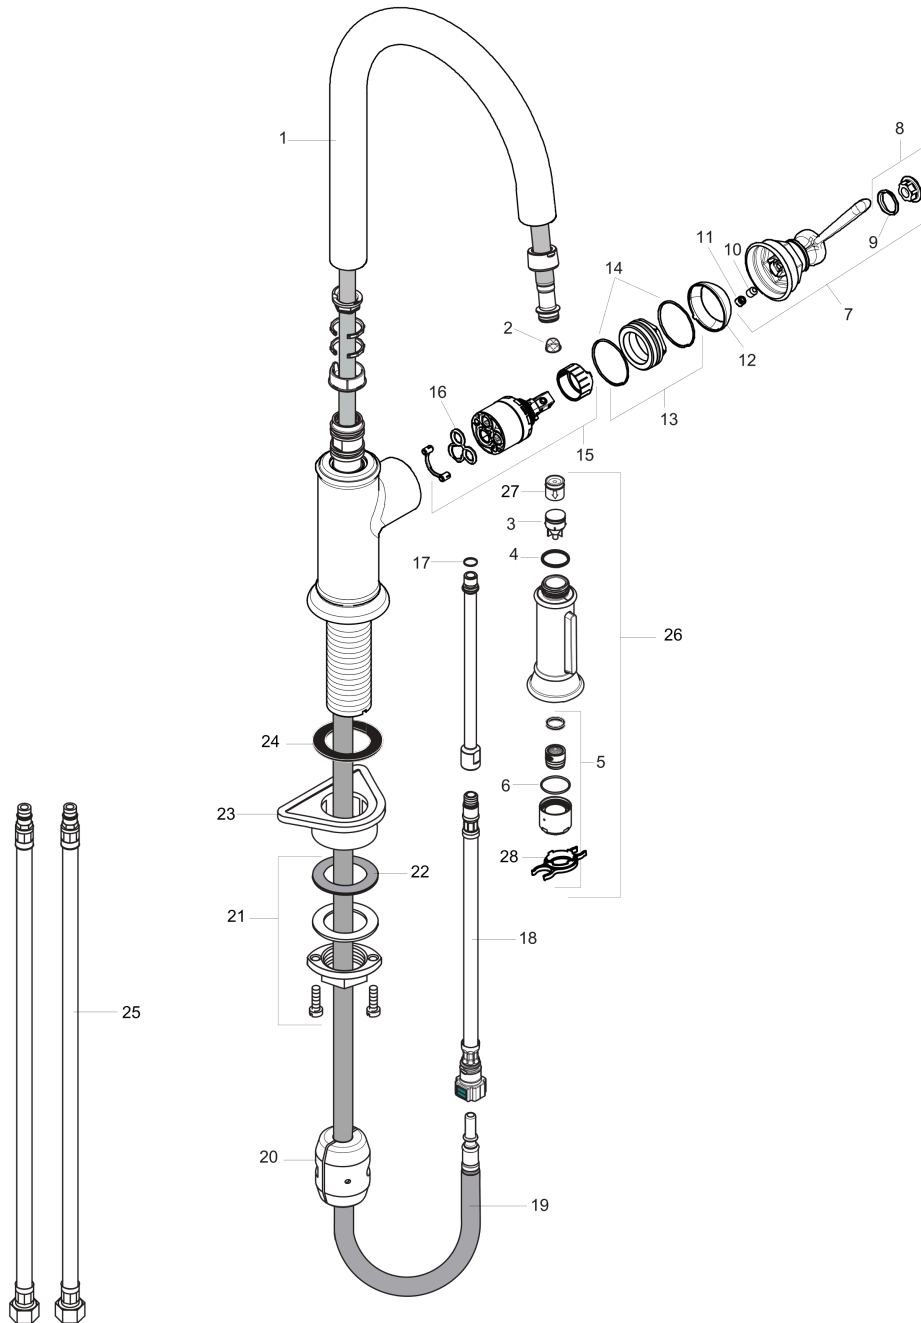

AXOR Montreux
HighArc Kitchen Faucet 2-Spray Pull-Down, 1.75 GPM
 Finish: **chrome** Part no. : **16581001**

Exploded drawing

Year of production: >01/18

AXOR Montreux
HighArc Kitchen Faucet 2-Spray Pull-Down, 1.75 GPM
 Finish: **chrome** Part no. : **16581001**

Spare parts list

Year of production: >01/18

Pos.	Description	Part no.	Price	PU
1	spout cpl.	92972000	-	1
2	filter	97735000	-	1
3	set of non return valves DW 15	97350000	-	1
4	O-ring 18x1,5	98231000	-	1
5	aerator laminar M22x1 (15 l/min)	95909000	-	1
6	O-ring 20x1	98140000	-	1
7	handle	92963000	-	1
8	cover cap	92964000	-	1
9	O-ring 16x2	98133000	-	1
10	hollow set screw M6x8	98444000	-	1
11	screw cover	96762000	-	1
12	flange	92965000	-	1
13	nut	92966000	-	1
14	O-ring 33x1,5	98164000	-	1
15	cartridge, assy	92730000	-	1
16	seal	95008000	-	1
17	O-ring 8x1,75	97827000	-	1
18	connection hose 600 mm M10x1	95561000	-	1
19	hose 1,50 m	88624000	-	1
20	weight	92500000	-	1
21	fixing set (Ø 34)	95049000	-	1
22	lever collar	97548000	-	1
23	support	97523000	-	1
24	seal	92582000	-	1
25	connection hose 35½" M8x0,75 3/8"	96316001	-	1
26	handspray	92967001	-	1
27	non return valve	93218000	-	1
28	service tool	95910000	-	1