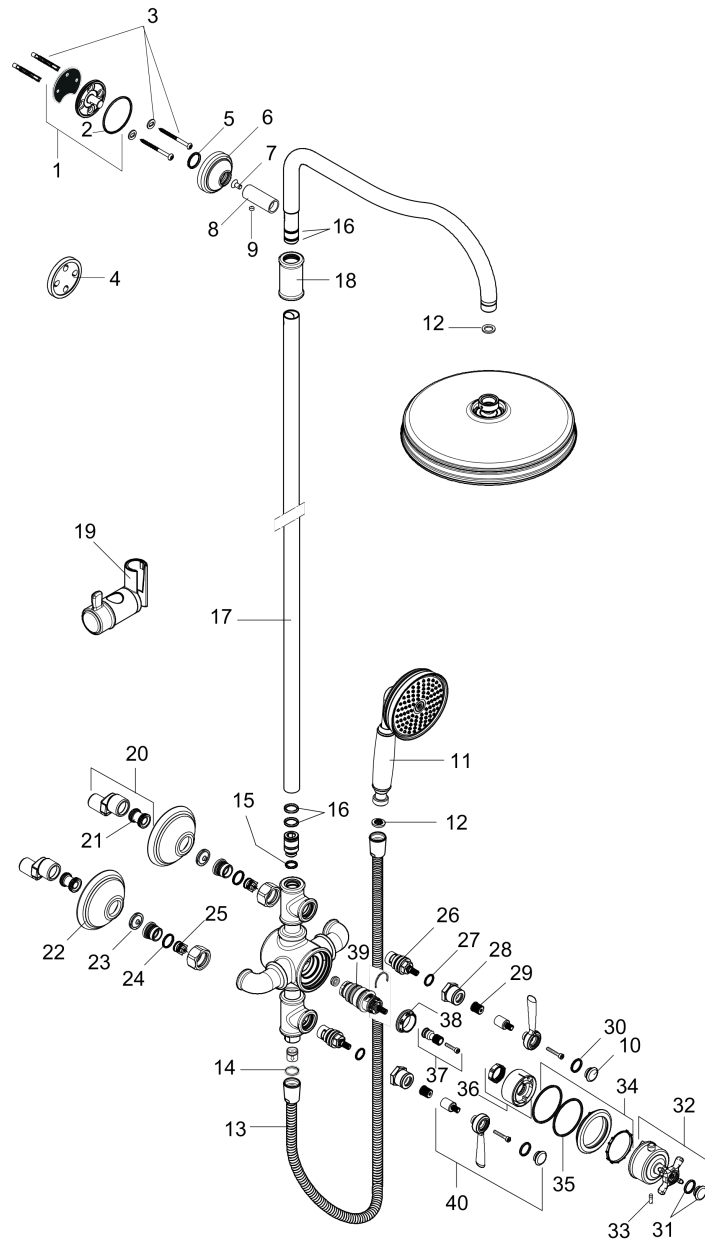

Year of production: >01/18

AXOR Montreux
Showerpipe 240 1-Jet, 1.8 GPM
 Finish: **polished nickel** Part no. : **16574831**

Spare parts list

Year of production: >01/18

Pos.	Description	Part no.	Price	PU
1	wall flange	95688000	-	1
2	O-Ring 50x2	98187000	-	1
3	mounting set	96179000	-	1
4	tile-matching-disk 7 mm	95239830	-	1
5	O-ring 20x2	98165000	-	1
6	escutcheon Ø 60 mm	92982830	-	1
7	screw	92137000	-	1
8	sleeve	92166830	-	1
9	hollow set screw M6x5	98447000	-	1
10	set of screw covers	93182000	-	1
11	handshower	16320830	-	1
12	filter packing	94246000	-	1
13	shower hose 1,60 m	28116830	-	1
14	seal	98058000	-	1
15	O-ring 12x2,25	98382000	-	1
16	O-ring 15x2,5	98131000	-	1
17	pipe 973 mm / Ø 22 mm	92468830	-	1
18	sleeve	92983830	-	1
19	support, assy	98723830	-	1
20	set of S-unions (±32 mm)	98592000	-	1
21	noise reduction	96429000	-	1
22	escutcheon	98595830	-	1
23	filter packing	96922000	-	1
24	O-ring 17x1,5	98137000	-	1
25	non return valve	96737000	-	1
26	shut off unit right closing	94009000	-	1
27	O-ring 14x1,78	92984000	-	1
28	sleeve	92712830	-	1
29	adapter for handle	92375000	-	1
30	O-ring 16x2	98133000	-	1
31	set of screw covers, cold / hot water / neutral	97987000	-	1
32	handle for thermostat	16594830	-	1
33	hollow set screw M5x16	97666000	-	1
34	deco-ring	92985000	-	1
35	O-ring 48x2,5	92987000	-	1
36	sleeve	92986830	-	1
37	adapter for handle	96435000	-	1
38	nut	98913000	-	1
39	thermostat cartridge	98282001	-	1
40	handle	92705830	-	1