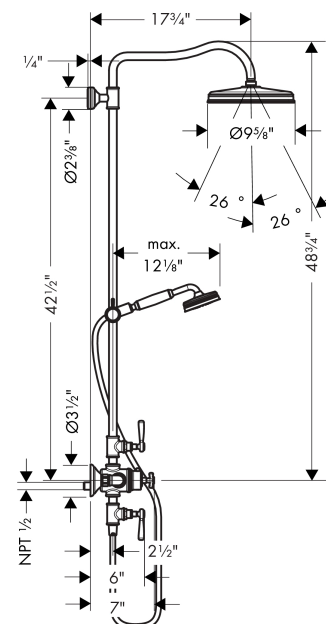

Scale drawing