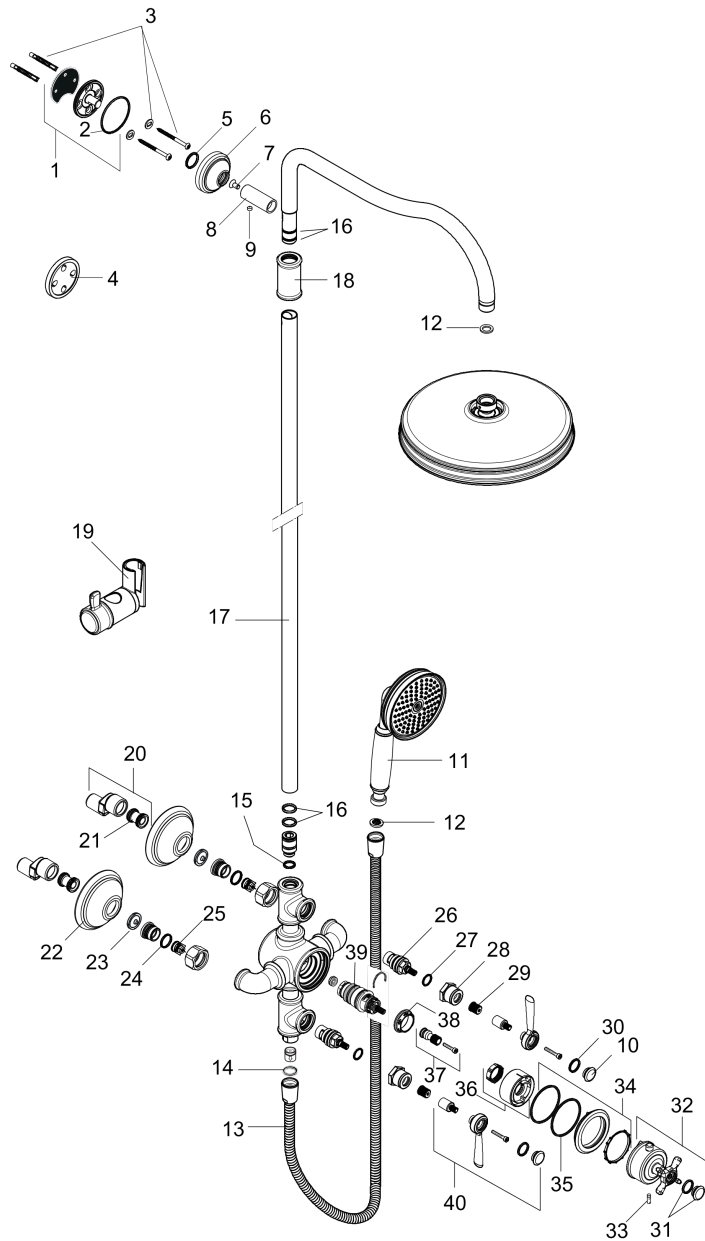

Year of production: >01/18

AXOR Montreux
Showerpipe 240 1-Jet, 1.8 GPM
 Finish: **brushed nickel** Part no. : **16574821**

Spare parts list

Year of production: >01/18

Pos.	Description	Part no.	Price	PU
1	wall flange	95688000	-	1
2	O-Ring 50x2	98187000	-	1
3	mounting set	96179000	-	1
4	tile-matching-disk 7 mm	95239820	-	1
5	O-ring 20x2	98165000	-	1
6	escutcheon Ø 60 mm	92982820	-	1
7	screw	92137000	-	1
8	sleeve	92166820	-	1
9	hollow set screw M6x5	98447000	-	1
10	set of screw covers	93182000	-	1
11	handshower	16320820	-	1
12	filter packing	94246000	-	1
13	shower hose 1,60 m	28116820	-	1
14	seal	98058000	-	1
15	O-ring 12x2,25	98382000	-	1
16	O-ring 15x2,5	98131000	-	1
17	pipe 973 mm / Ø 22 mm	92468820	-	1
18	sleeve	92983820	-	1
19	support, assy	98723820	-	1
20	set of S-unions (±32 mm)	98592000	-	1
21	noise reduction	96429000	-	1
22	escutcheon	98595820	-	1
23	filter packing	96922000	-	1
24	O-ring 17x1,5	98137000	-	1
25	non return valve	96737000	-	1
26	shut off unit right closing	94009000	-	1
27	O-ring 14x1,78	92984000	-	1
28	sleeve	92712820	-	1
29	adapter for handle	92375000	-	1
30	O-ring 16x2	98133000	-	1
31	set of screw covers, cold / hot water / neutral	97987000	-	1
32	handle for thermostat	16594820	-	1
33	hollow set screw M5x16	97666000	-	1
34	deco-ring	92985000	-	1
35	O-ring 48x2,5	92987000	-	1
36	sleeve	92986820	-	1
37	adapter for handle	96435000	-	1
38	nut	98913000	-	1
39	thermostat cartridge	98282001	-	1
40	handle	92705820	-	1