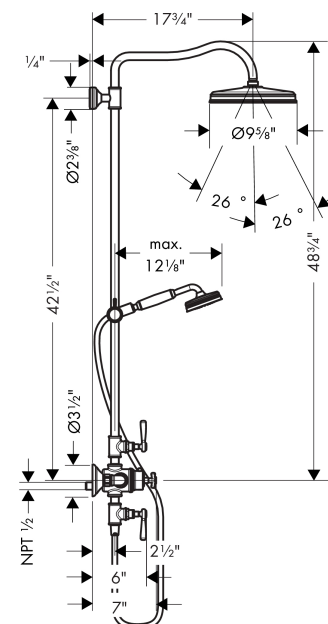

Scale drawing