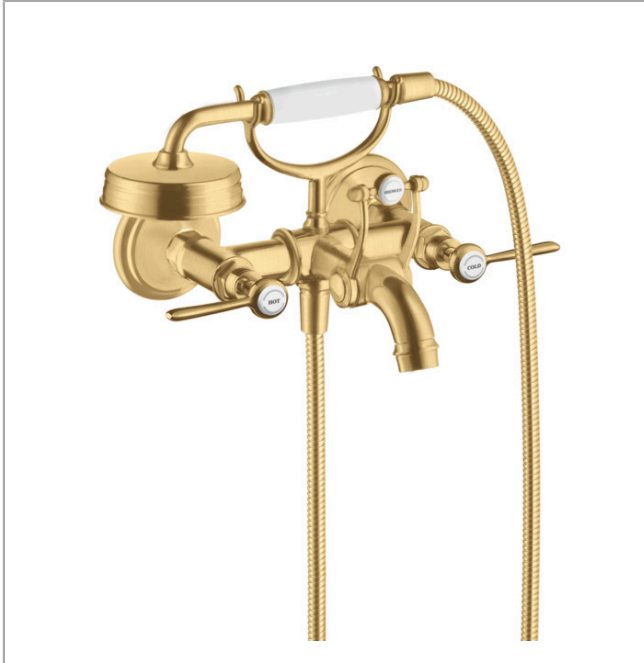

AXOR Montreux
2-Handle Wall-Mounted Tub Filler with Lever Handles and 1.8 GPM Handshower
 Finish: **brushed gold optic** Part no. : **16556251**

Description

Features

- Max. flow: 5.0 GPM (19 L/Min)
- Flow rate of hand shower at 3 bar: 1.8 GPM (6.8 L/Min)
- Ceramic valves 90°
- Integrated double backflow prevention

Item details

List Price \$ 3,044.00

Technology

Compliance / Sustainability

Product image

Scale drawing