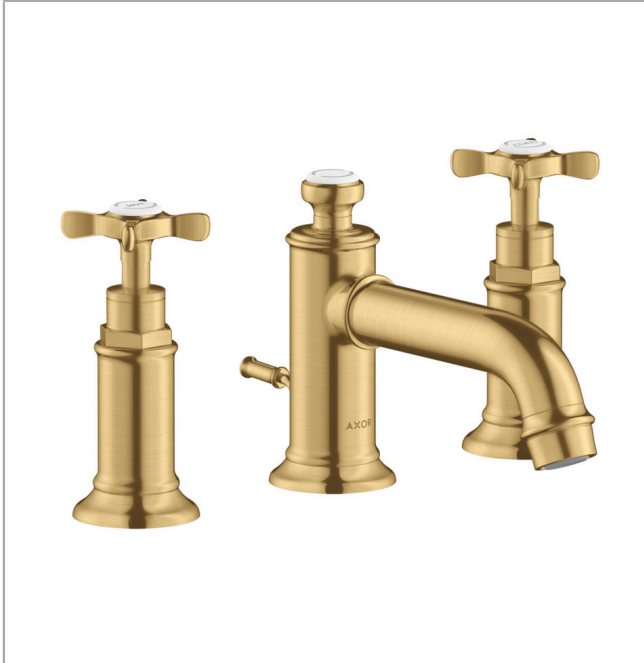

AXOR Montreux
Widespread Faucet 30 with Cross Handles and Pop-Up Drain, 1.2 GPM
 Finish: **brushed gold optic** Part no. : **16536251**

Description

Features

- Handle variant: Lever
- Spray modes: Laminar spray
- Max. flow: 1.2 GPM (4.5 L/Min)
- Ceramic valves hot/cold 90°
- Includes pop-up drain

Item details

List Price \$ 1,498.00

Technology

Compliance / Sustainability

Product image

Scale drawing