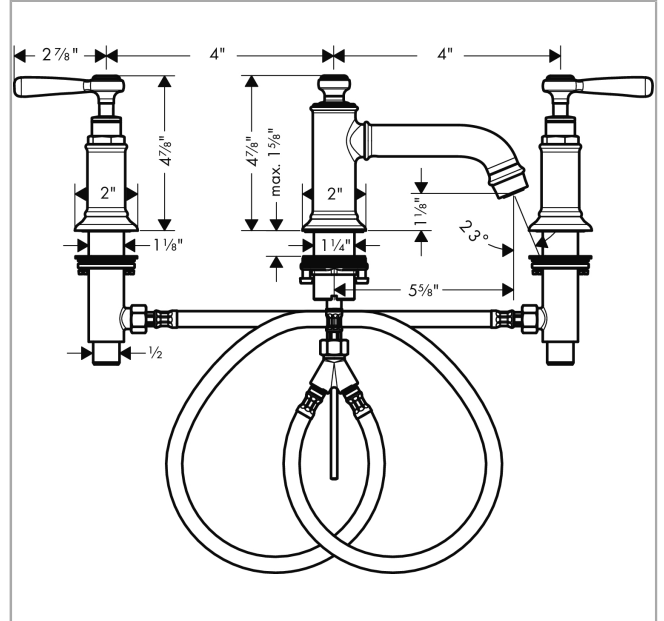

AXOR Montreux
Widespread Faucet 30 with Lever Handles and Pop-Up Drain, 1.2 GPM
 Finish: **chrome** Part no. : **16535001**

Description

Features

- Handle variant: Lever
- Spray modes: Laminar spray
- Max. flow: 1.2 GPM (4.5 L/Min)
- Ceramic valves hot/cold 90°
- Includes pop-up drain

Item details

List Price \$ 1,135.00

Technology

Compliance / Sustainability

Product image

Scale drawing

AXOR Montreux
Widespread Faucet 30 with Lever Handles and Pop-Up Drain, 1.2 GPM
 Finish: **chrome** Part no. : **16535001**

Exploded drawing

Year of production: >01/18

AXOR Montreux
Widespread Faucet 30 with Lever Handles and Pop-Up Drain, 1.2 GPM
 Finish: **chrome** Part no. : **16535001**

Spare parts list

Year of production: >01/18

Pos.	Description	Part no.	Price	PU
1	spout cpl.	92978000	-	1
2	hollow set screw M6x5	98447000	-	1
3	aerator M24x1 (4,5 l/min)	93254000	-	1
4	fixing set (Ø 34)	95049000	-	1
5	lever collar	97548000	-	1
6	connection hose 450 mm M8x0,75 G3/8	97206000	-	1
7	O-ring 7x1,5	98422000	-	1
8	sealing set	95581000	-	1
9	hose connection angel	97753000	-	1
10	connection hose 17½" M10x1 3/8"	94071001	-	1
11	diverter knob	98619000	-	1
12	O-ring 16x2	98133000	-	1
13	pull rod	94067000	-	1
14	handle	16691000	-	1
15	set of screw covers, cold / hot water / neutral	97987000	-	1
16	escutcheon for handle	97988000	-	1
17	valve	88503000	-	1
18	shut off unit right closing	94009000	-	1
19	shut off unit left closing	94008000	-	1
20	fixing set for shut off unit	88511000	-	1
21	O-ring 34x3	98069000	-	1
22	O-ring 11x2,5	98487000	-	1
a	pop up waste	88509000	-	1