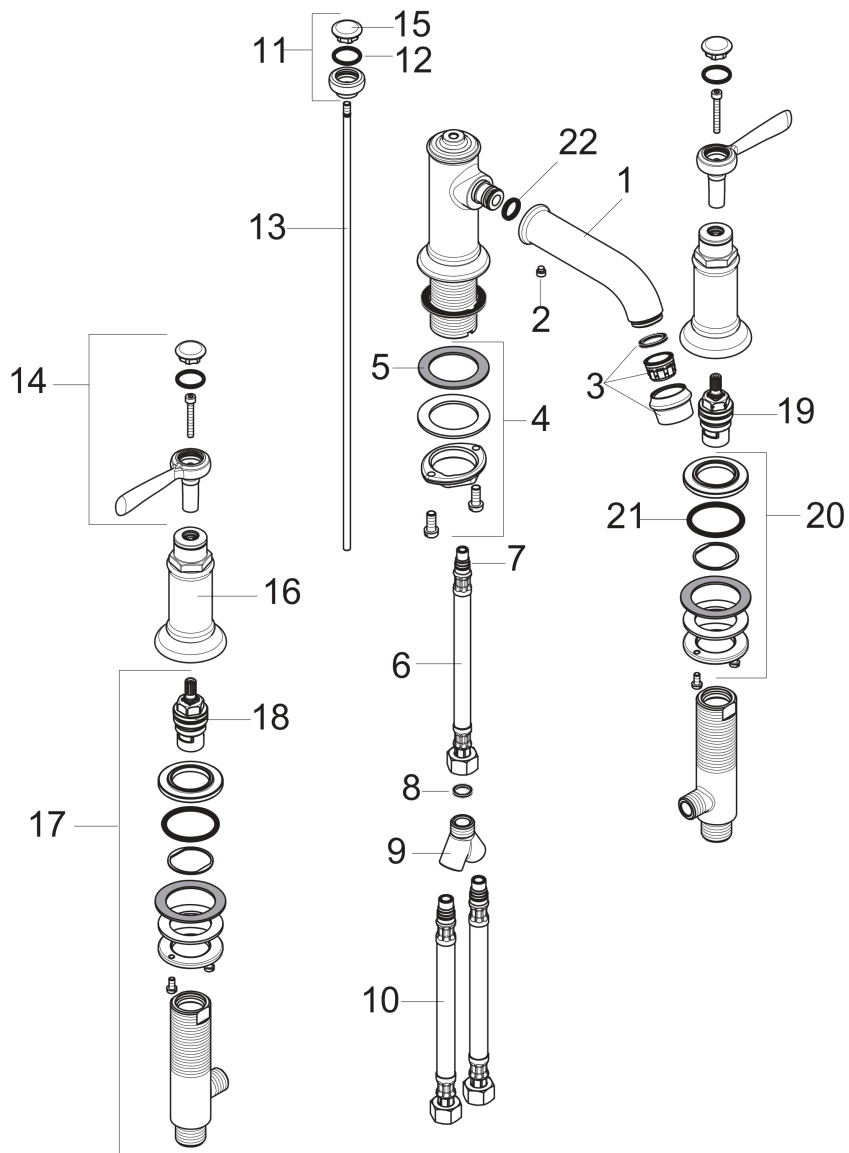

AXOR Montreux
Widespread Faucet 30 with Lever Handles and Pop-Up Drain, 1.2 GPM
 Finish: **chrome** Part no. : **16535001**

Description

Features

- Handle variant: Lever
- Spray modes: Laminar spray
- Max. flow: 1.2 GPM (4.5 L/Min)
- Ceramic valves hot/cold 90°
- Includes pop-up drain

Item details

List Price \$ 1,135.00

Technology

Compliance / Sustainability

Product image

Scale drawing

AXOR Montreux
Widespread Faucet 30 with Lever Handles and Pop-Up Drain, 1.2 GPM
 Finish: **chrome** Part no. : **16535001**

Exploded drawing

Year of production: >01/18

AXOR Montreux
Widespread Faucet 30 with Lever Handles and Pop-Up Drain, 1.2 GPM
 Finish: **chrome** Part no. : **16535001**

Spare parts list

Year of production: >01/18

Pos.	Description	Part no.	Price	PU
1	spout cpl.	92978000	-	1
2	hollow set screw M6x5	98447000	-	1
3	aerator M24x1 (4,5 l/min)	93254000	-	1
4	fixing set (Ø 34)	95049000	-	1
5	lever collar	97548000	-	1
6	connection hose 450 mm M8x0,75 G3/8	97206000	-	1
7	O-ring 7x1,5	98422000	-	1
8	sealing set	95581000	-	1
9	hose connection angel	97753000	-	1
10	connection hose 17½" M10x1 3/8"	94071001	-	1
11	diverter knob	98619000	-	1
12	O-ring 16x2	98133000	-	1
13	pull rod	94067000	-	1
14	handle	16691000	-	1
15	set of screw covers, cold / hot water / neutral	97987000	-	1
16	escutcheon for handle	97988000	-	1
17	valve	88503000	-	1
18	shut off unit right closing	94009000	-	1
19	shut off unit left closing	94008000	-	1
20	fixing set for shut off unit	88511000	-	1
21	O-ring 34x3	98069000	-	1
22	O-ring 11x2,5	98487000	-	1
a	pop up waste	88509000	-	1