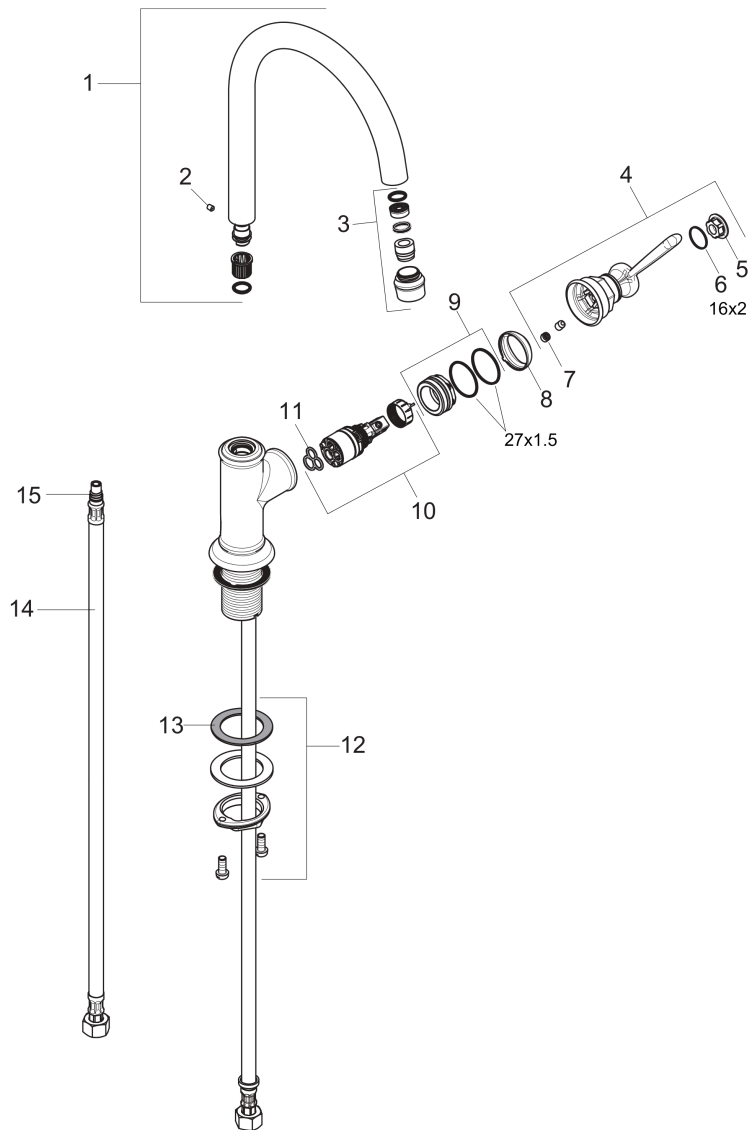

**AXOR Montreux**  
**Single-Hole Faucet 210, 1.2 GPM, without Pop-up Drain**  
 Finish: **brushed nickel** Part no. : **16518821**

**Description**

**Features**

- Handle variant: Lever
- Swivel range 120°
- Spray modes: aerated spray
- Max. flow: 1.2 GPM (4.5 L/Min)
- Ceramic cartridge

**Item details**

List Price \$ 1,261.00

**Technology**

**Compliance / Sustainability**

**Product image**

**Scale drawing**

**AXOR Montreux**  
**Single-Hole Faucet 210, 1.2 GPM, without Pop-up Drain**  
 Finish: brushed nickel Part no. : 16518821

Exploded drawing

Year of production: >01/18

**AXOR Montreux**  
**Single-Hole Faucet 210, 1.2 GPM, without Pop-up Drain**  
 Finish: **brushed nickel** Part no. : **16518821**

## Spare parts list

Year of production: >01/18

Pos.	Description	Part no.	Price	PU
1	spout cpl.	97990820	-	1
2	hollow set screw M4x5	98731000	-	1
3	aerator M18x1 (4,5 l/min)	93062820	-	1
4	handle	92973820	-	1
5	cover cap	92974000	-	1
6	O-ring 16x2	98133000	-	1
7	screw cover	96338000	-	1
8	flange	92625820	-	1
9	nut	92627000	-	1
10	cartridge, assy	95973001	-	1
11	seal	98865000	-	1
12	fixing set (Ø 32)	13961000	-	1
13	lever collar	97548000	-	1
14	connection hose 23½" M8x0,75 3/8"	98600001	-	1
15	O-ring 7x1,5	98422000	-	1