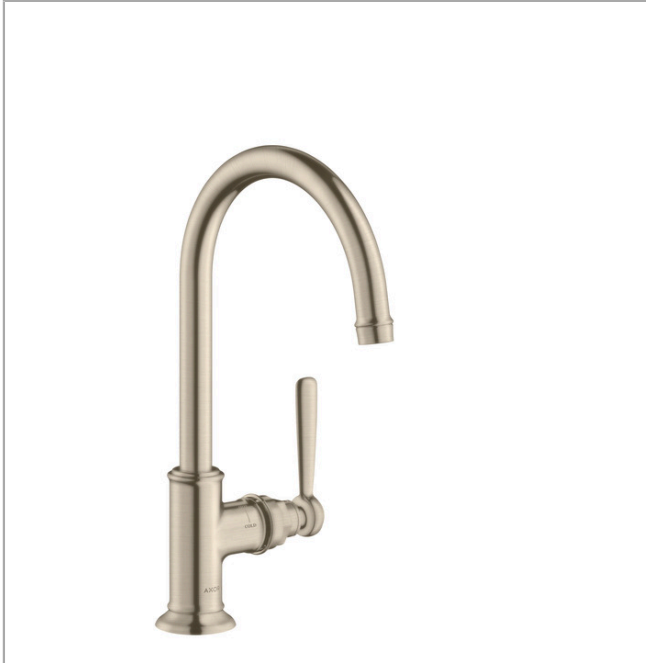

**AXOR Montreux**  
**Single-Hole Faucet 210, 1.2 GPM, without Pop-up Drain**  
 Finish: **brushed nickel** Part no. : **16518821**

**Description**

**Features**

- Handle variant: Lever
- Swivel range 120°
- Spray modes: aerated spray
- Max. flow: 1.2 GPM (4.5 L/Min)
- Ceramic cartridge

**Item details**

List Price \$ 1,261.00

**Technology**

**Compliance / Sustainability**

**Product image**

**Scale drawing**

**AXOR Montreux**  
**Single-Hole Faucet 210, 1.2 GPM, without Pop-up Drain**  
 Finish: brushed nickel Part no. : 16518821

Exploded drawing

Year of production: >01/18

**AXOR Montreux**  
**Single-Hole Faucet 210, 1.2 GPM, without Pop-up Drain**  
 Finish: **brushed nickel** Part no. : **16518821**

## Spare parts list

Year of production: >01/18

Pos.	Description	Part no.	Price	PU
1	spout cpl.	97990820	-	1
2	hollow set screw M4x5	98731000	-	1
3	aerator M18x1 (4,5 l/min)	93062820	-	1
4	handle	92973820	-	1
5	cover cap	92974000	-	1
6	O-ring 16x2	98133000	-	1
7	screw cover	96338000	-	1
8	flange	92625820	-	1
9	nut	92627000	-	1
10	cartridge, assy	95973001	-	1
11	seal	98865000	-	1
12	fixing set (Ø 32)	13961000	-	1
13	lever collar	97548000	-	1
14	connection hose 23½" M8x0,75 3/8"	98600001	-	1
15	O-ring 7x1,5	98422000	-	1