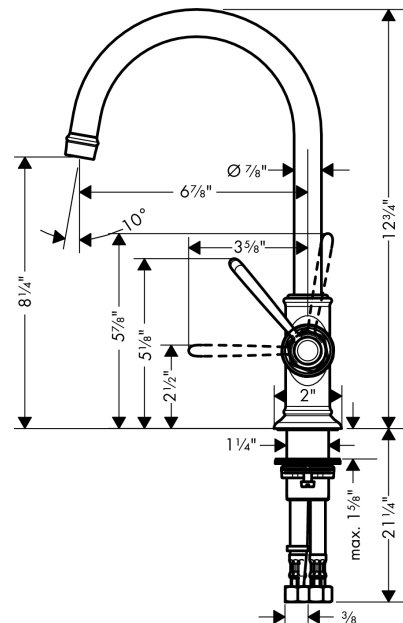

**AXOR Montreux**  
**Single-Hole Faucet 210, 1.2 GPM, without Pop-up Drain**  
 Finish: **brushed nickel** Part no. : **16518821**

**Description**

**Features**

- Handle variant: Lever
- Swivel range 120°
- Spray modes: aerated spray
- Max. flow: 1.2 GPM (4.5 L/Min)
- Ceramic cartridge

**Item details**

List Price \$ 1,261.00

**Technology**

**Compliance / Sustainability**

**Product image**

**Scale drawing**

**AXOR Montreux**  
**Single-Hole Faucet 210, 1.2 GPM, without Pop-up Drain**  
 Finish: brushed nickel Part no. : 16518821

Exploded drawing

Year of production: >01/18

**AXOR Montreux**  
**Single-Hole Faucet 210, 1.2 GPM, without Pop-up Drain**  
 Finish: **brushed nickel** Part no. : **16518821**

## Spare parts list

Year of production: >01/18

Pos.	Description	Part no.	Price	PU
1	spout cpl.	97990820	-	1
2	hollow set screw M4x5	98731000	-	1
3	aerator M18x1 (4,5 l/min)	93062820	-	1
4	handle	92973820	-	1
5	cover cap	92974000	-	1
6	O-ring 16x2	98133000	-	1
7	screw cover	96338000	-	1
8	flange	92625820	-	1
9	nut	92627000	-	1
10	cartridge, assy	95973001	-	1
11	seal	98865000	-	1
12	fixing set (Ø 32)	13961000	-	1
13	lever collar	97548000	-	1
14	connection hose 23½" M8x0,75 3/8"	98600001	-	1
15	O-ring 7x1,5	98422000	-	1