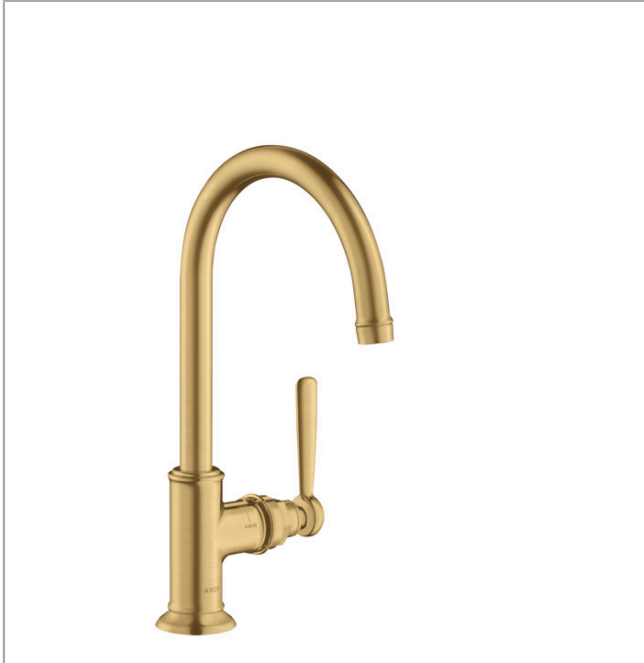

AXOR Montreux
Single-Hole Faucet 210, 1.2 GPM, without Pop-up Drain
 Finish: **brushed gold optic** Part no. : **16518251**

Description

Features

- Handle variant: Lever
- Swivel range 120°
- Spray modes: aerated spray
- Max. flow: 1.2 GPM (4.5 L/Min)
- Ceramic cartridge

Item details

List Price \$ 1,261.00

Technology

Compliance / Sustainability

Product image

Scale drawing