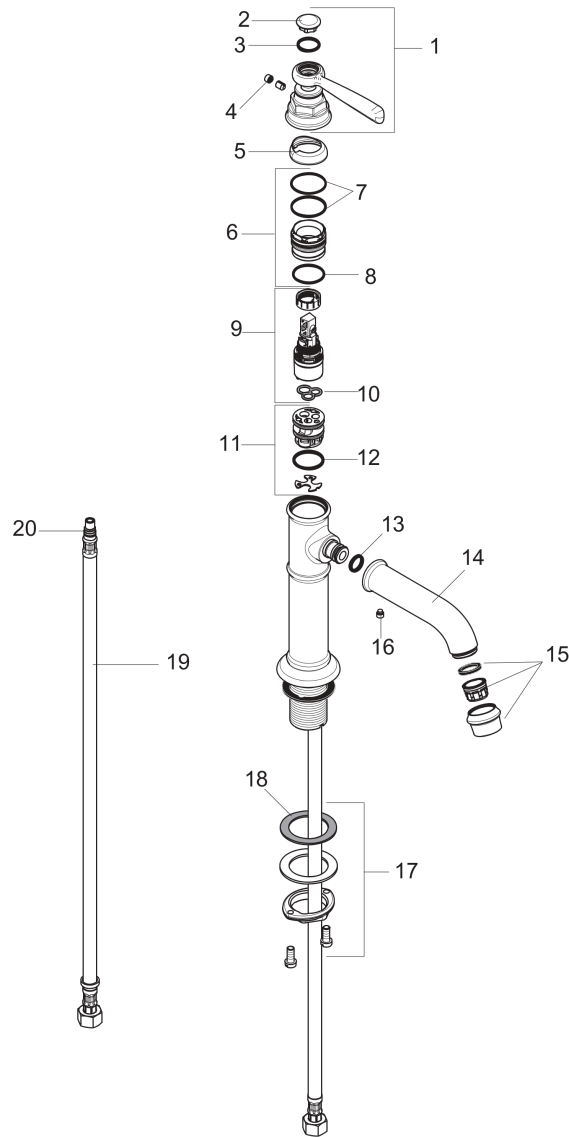

## Product image

## Scale drawing

**AXOR Montreux**  
**Single-Hole Faucet 100, 1.2 GPM, without Pop-up Drain**  
 Finish: **polished nickel** Part no. : **16516831**

Exploded drawing

Year of production: >06/17

**AXOR Montreux**  
**Single-Hole Faucet 100, 1.2 GPM, without Pop-up Drain**  
 Finish: **polished nickel** Part no. : **16516831**

## Spare parts list

Year of production: >06/17

Pos.	Description	Part no.	Price	PU
1	handle	92973830	-	1
2	cover cap	92974000	-	1
3	O-ring 16x2	98133000	-	1
4	screw cover	96338000	-	1
5	flange	92625830	-	1
6	nut	92689000	-	1
7	O-ring 27x1,5	92527000	-	1
8	O-ring 25x1,5	98146000	-	1
9	cartridge, assy	95973001	-	1
10	seal	98865000	-	1
11	adapter for cartridge	98866000	-	1
12	O-ring 23x2	98398000	-	1
13	O-ring 11x2,5	98487000	-	1
14	spout cpl.	92978830	-	1
20	aerator M24x1 (4,5 l/min)	93254830	-	1
15	hollow set screw M6x5	98447000	-	1
17	fixing set (Ø 34)	95049000	-	1
18	lever collar	97548000	-	1
19	connection hose 23½" M8x0,75 3/8"	98600001	-	1
20	O-ring 7x1,5	98422000	-	1