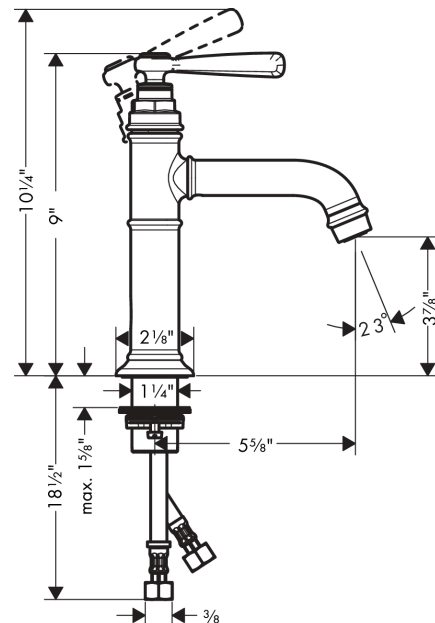

## Technology

## Scale drawing

**AXOR Montreux**  
**Single-Hole Faucet 100, 1.2 GPM, without Pop-up Drain**  
 Finish: **polished nickel** Part no. : **16516831**

Exploded drawing

Year of production: >06/17

**AXOR Montreux**  
**Single-Hole Faucet 100, 1.2 GPM, without Pop-up Drain**  
 Finish: **polished nickel** Part no. : **16516831**

## Spare parts list

Year of production: >06/17

Pos.	Description	Part no.	Price	PU
1	handle	92973830	-	1
2	cover cap	92974000	-	1
3	O-ring 16x2	98133000	-	1
4	screw cover	96338000	-	1
5	flange	92625830	-	1
6	nut	92689000	-	1
7	O-ring 27x1,5	92527000	-	1
8	O-ring 25x1,5	98146000	-	1
9	cartridge, assy	95973001	-	1
10	seal	98865000	-	1
11	adapter for cartridge	98866000	-	1
12	O-ring 23x2	98398000	-	1
13	O-ring 11x2,5	98487000	-	1
14	spout cpl.	92978830	-	1
20	aerator M24x1 (4,5 l/min)	93254830	-	1
15	hollow set screw M6x5	98447000	-	1
17	fixing set (Ø 34)	95049000	-	1
18	lever collar	97548000	-	1
19	connection hose 23½" M8x0,75 3/8"	98600001	-	1
20	O-ring 7x1,5	98422000	-	1