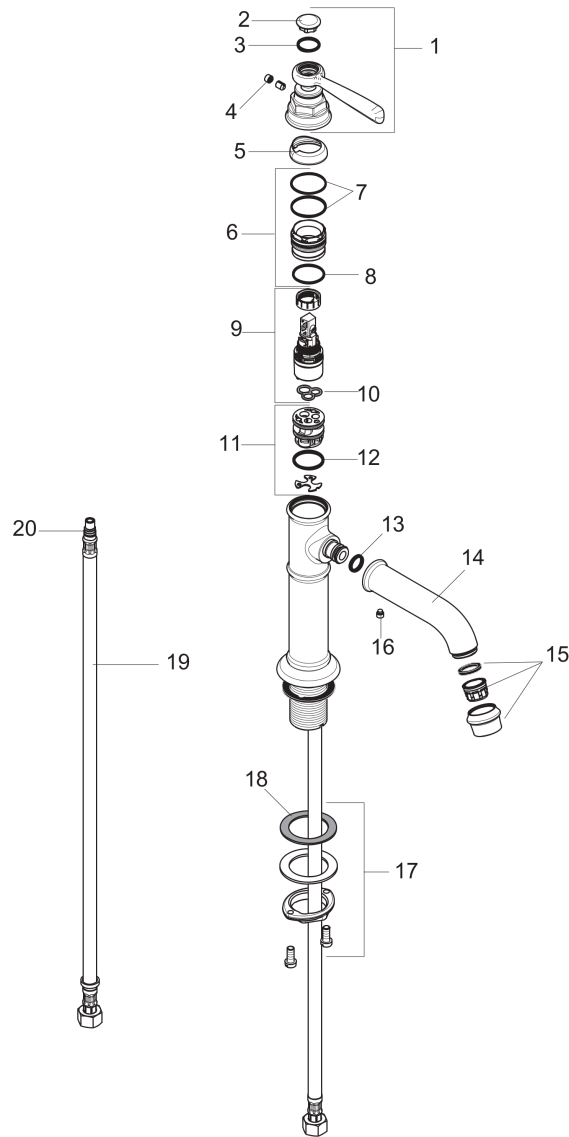

AXOR Montreux
Single-Hole Faucet 100, 1.2 GPM, without Pop-up Drain
 Finish: **brushed nickel** Part no. : **16516821**

Description

Features

- Handle variant: Lever
- Spray modes: aerated spray
- Max. flow: 1.2 GPM (4.5 L/Min)
- Ceramic cartridge

Item details

List Price \$ 1,094.00

Technology

Compliance / Sustainability

Product image

Scale drawing

AXOR Montreux
Single-Hole Faucet 100, 1.2 GPM, without Pop-up Drain
 Finish: brushed nickel Part no. : 16516821

Exploded drawing

Year of production: >06/17

AXOR Montreux
Single-Hole Faucet 100, 1.2 GPM, without Pop-up Drain
 Finish: **brushed nickel** Part no. : **16516821**

Spare parts list

Year of production: >06/17

Pos.	Description	Part no.	Price	PU
1	handle	92973820	-	1
2	cover cap	92974000	-	1
3	O-ring 16x2	98133000	-	1
4	screw cover	96338000	-	1
5	flange	92625820	-	1
6	nut	92689000	-	1
7	O-ring 27x1,5	92527000	-	1
8	O-ring 25x1,5	98146000	-	1
9	cartridge, assy	95973001	-	1
10	seal	98865000	-	1
11	adapter for cartridge	98866000	-	1
12	O-ring 23x2	98398000	-	1
13	O-ring 11x2,5	98487000	-	1
14	spout cpl.	92978820	-	1
15	aerator M22x1 (5 l/min + 25 l/min)	95381820	-	1
16	hollow set screw M6x5	98447000	-	1
17	fixing set (Ø 34)	95049000	-	1
18	lever collar	97548000	-	1
19	connection hose 23½" M8x0,75 3/8"	98600001	-	1
20	O-ring 7x1,5	98422000	-	1