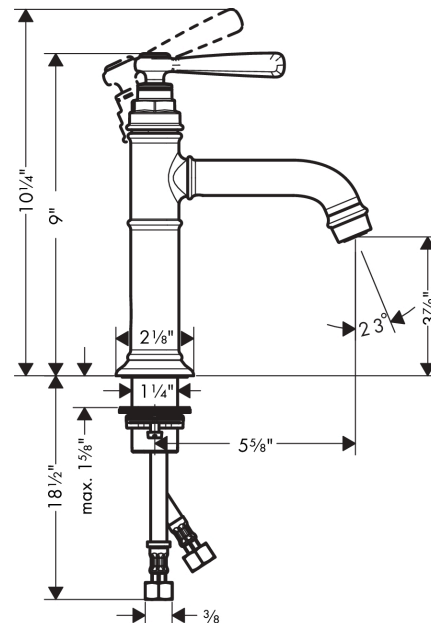

AXOR Montreux
Single-Hole Faucet 100, 1.2 GPM, without Pop-up Drain
 Finish: **brushed nickel** Part no. : **16516821**

Description

Features

- Handle variant: Lever
- Spray modes: aerated spray
- Max. flow: 1.2 GPM (4.5 L/Min)
- Ceramic cartridge

Item details

List Price \$ 1,094.00

Technology

Compliance / Sustainability

Product image

Scale drawing

AXOR Montreux
Single-Hole Faucet 100, 1.2 GPM, without Pop-up Drain
 Finish: brushed nickel Part no. : 16516821

Exploded drawing

Year of production: >06/17

AXOR Montreux
Single-Hole Faucet 100, 1.2 GPM, without Pop-up Drain
 Finish: **brushed nickel** Part no. : **16516821**

Spare parts list

Year of production: >06/17

Pos.	Description	Part no.	Price	PU
1	handle	92973820	-	1
2	cover cap	92974000	-	1
3	O-ring 16x2	98133000	-	1
4	screw cover	96338000	-	1
5	flange	92625820	-	1
6	nut	92689000	-	1
7	O-ring 27x1,5	92527000	-	1
8	O-ring 25x1,5	98146000	-	1
9	cartridge, assy	95973001	-	1
10	seal	98865000	-	1
11	adapter for cartridge	98866000	-	1
12	O-ring 23x2	98398000	-	1
13	O-ring 11x2,5	98487000	-	1
14	spout cpl.	92978820	-	1
15	aerator M22x1 (5 l/min + 25 l/min)	95381820	-	1
16	hollow set screw M6x5	98447000	-	1
17	fixing set (Ø 34)	95049000	-	1
18	lever collar	97548000	-	1
19	connection hose 23½" M8x0,75 3/8"	98600001	-	1
20	O-ring 7x1,5	98422000	-	1