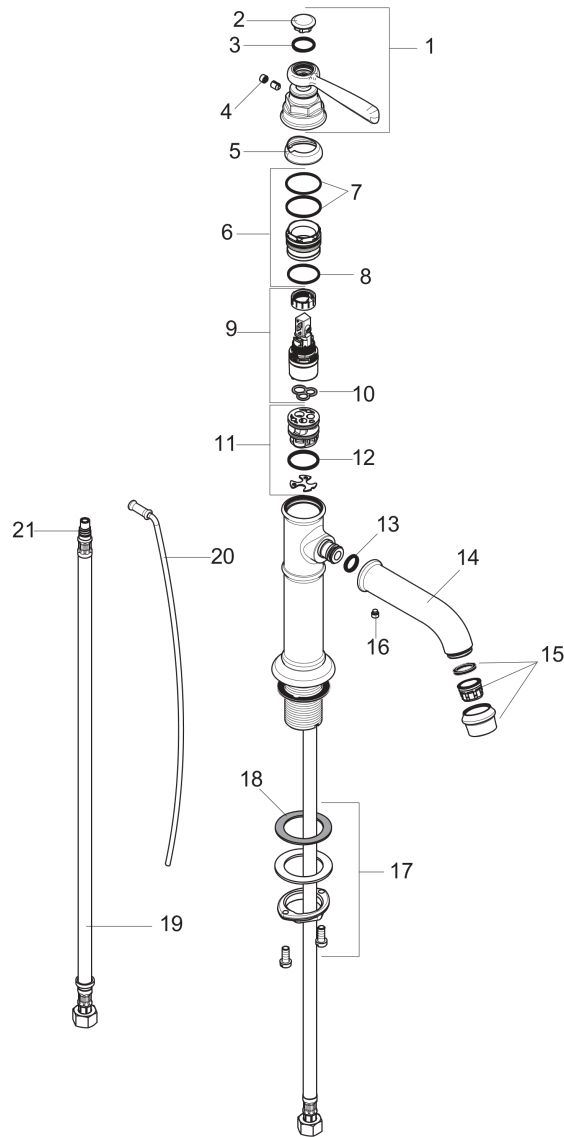

**AXOR Montreux**  
**Single-Hole Faucet 100, 1.2 GPM, without Pop-up Drain**  
 Finish: **brushed black chrome** Part no. : **16516341**

**Description**

**Features**

- Handle variant: Lever
- Spray modes: aerated spray
- Max. flow: 1.2 GPM (4.5 L/Min)
- Ceramic cartridge

**Item details**

List Price \$ 1,094.00

**Technology**

**Compliance / Sustainability**

**Product image**

**Scale drawing**

**AXOR Montreux**  
**Single-Hole Faucet 100, 1.2 GPM, without Pop-up Drain**  
 Finish: **brushed black chrome** Part no. : **16516341**

Exploded drawing

Year of production: >11/18

**AXOR Montreux**  
**Single-Hole Faucet 100, 1.2 GPM, without Pop-up Drain**  
 Finish: **brushed black chrome** Part no. : **16516341**

## Spare parts list

Year of production: >11/18

Pos.	Description	Part no.	Price	PU
1	handle	92973340	-	1
2	cover cap	92974000	-	1
3	O-ring 16x2	98133000	-	1
4	screw cover	96338000	-	1
5	flange	92625340	-	1
6	nut	92689000	-	1
7	O-ring 27x1,5	92527000	-	1
8	O-ring 25x1,5	98146000	-	1
9	cartridge, assy	95973001	-	1
10	seal	98865000	-	1
11	adapter for cartridge	98866000	-	1
12	O-ring 23x2	98398000	-	1
13	O-ring 11x2,5	98487000	-	1
14	spout cpl.	92978340	-	1
15	aerator M24x1 (4,5 l/min)	93254000	-	1
16	hollow set screw M6x5	98447000	-	1
17	fixing set (Ø 34)	95049000	-	1
18	lever collar	97548000	-	1
19	connection hose 23½" M8x0,75 3/8"	98600001	-	1
21	O-ring 7x1,5	98422000	-	1