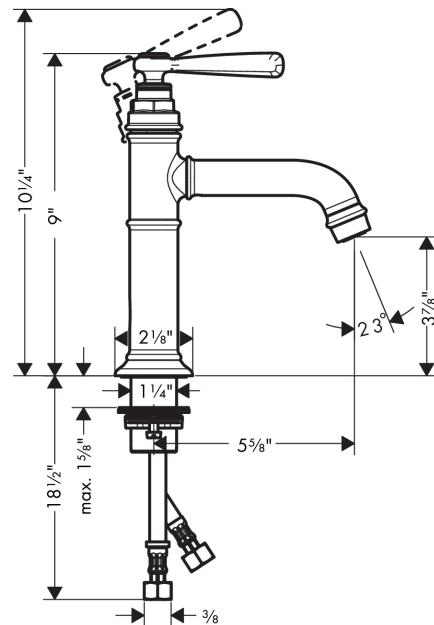

**AXOR Montreux**  
**Single-Hole Faucet 100, 1.2 GPM, without Pop-up Drain**  
 Finish: **brushed black chrome** Part no. : **16516341**

**Description**

**Features**

- Handle variant: Lever
- Spray modes: aerated spray
- Max. flow: 1.2 GPM (4.5 L/Min)
- Ceramic cartridge

**Item details**

List Price \$ 1,094.00

**Technology**

**Compliance / Sustainability**

**Product image**

**Scale drawing**

**AXOR Montreux**  
**Single-Hole Faucet 100, 1.2 GPM, without Pop-up Drain**  
 Finish: **brushed black chrome** Part no. : **16516341**

Exploded drawing

Year of production: >11/18

**AXOR Montreux**  
**Single-Hole Faucet 100, 1.2 GPM, without Pop-up Drain**  
 Finish: **brushed black chrome** Part no. : **16516341**

## Spare parts list

Year of production: >11/18

Pos.	Description	Part no.	Price	PU
1	handle	92973340	-	1
2	cover cap	92974000	-	1
3	O-ring 16x2	98133000	-	1
4	screw cover	96338000	-	1
5	flange	92625340	-	1
6	nut	92689000	-	1
7	O-ring 27x1,5	92527000	-	1
8	O-ring 25x1,5	98146000	-	1
9	cartridge, assy	95973001	-	1
10	seal	98865000	-	1
11	adapter for cartridge	98866000	-	1
12	O-ring 23x2	98398000	-	1
13	O-ring 11x2,5	98487000	-	1
14	spout cpl.	92978340	-	1
15	aerator M24x1 (4,5 l/min)	93254000	-	1
16	hollow set screw M6x5	98447000	-	1
17	fixing set (Ø 34)	95049000	-	1
18	lever collar	97548000	-	1
19	connection hose 23½" M8x0,75 3/8"	98600001	-	1
21	O-ring 7x1,5	98422000	-	1