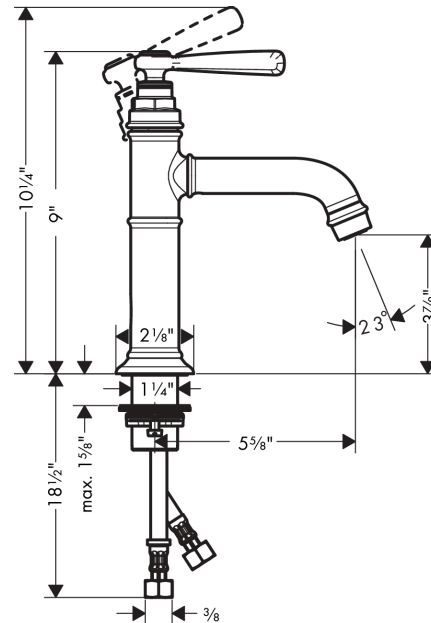

AXOR Montreux
Single-Hole Faucet 100, 1.2 GPM, without Pop-up Drain
 Finish: **brushed gold optic** Part no. : **16516251**

Description

Features

- Handle variant: Lever
- Spray modes: aerated spray
- Max. flow: 1.2 GPM (4.5 L/Min)
- Ceramic cartridge

Item details

List Price \$ 1,094.00

Technology

Compliance / Sustainability

Product image

Scale drawing

AXOR Montreux
Single-Hole Faucet 100, 1.2 GPM, without Pop-up Drain
 Finish: brushed gold optic Part no. : 16516251

Exploded drawing

Year of production: >11/18

AXOR Montreux
Single-Hole Faucet 100, 1.2 GPM, without Pop-up Drain
 Finish: **brushed gold optic** Part no. : **16516251**

Spare parts list

Year of production: >11/18

Pos.	Description	Part no.	Price	PU
1	handle	92973250	-	1
2	cover cap	92974000	-	1
3	O-ring 16x2	98133000	-	1
4	screw cover	96338000	-	1
5	flange	92625250	-	1
6	nut	92689000	-	1
7	O-ring 27x1,5	92527000	-	1
8	O-ring 25x1,5	98146000	-	1
9	cartridge, assy	95973001	-	1
10	seal	98865000	-	1
11	adapter for cartridge	98866000	-	1
12	O-ring 23x2	98398000	-	1
13	O-ring 11x2,5	98487000	-	1
14	spout cpl.	92978250	-	1
15	aerator M24x1 (4,5 l/min)	93254000	-	1
16	hollow set screw M6x5	98447000	-	1
17	fixing set (Ø 34)	95049000	-	1
18	lever collar	97548000	-	1
19	connection hose 23½" M8x0,75 3/8"	98600001	-	1
20	O-ring 7x1,5	98422000	-	1