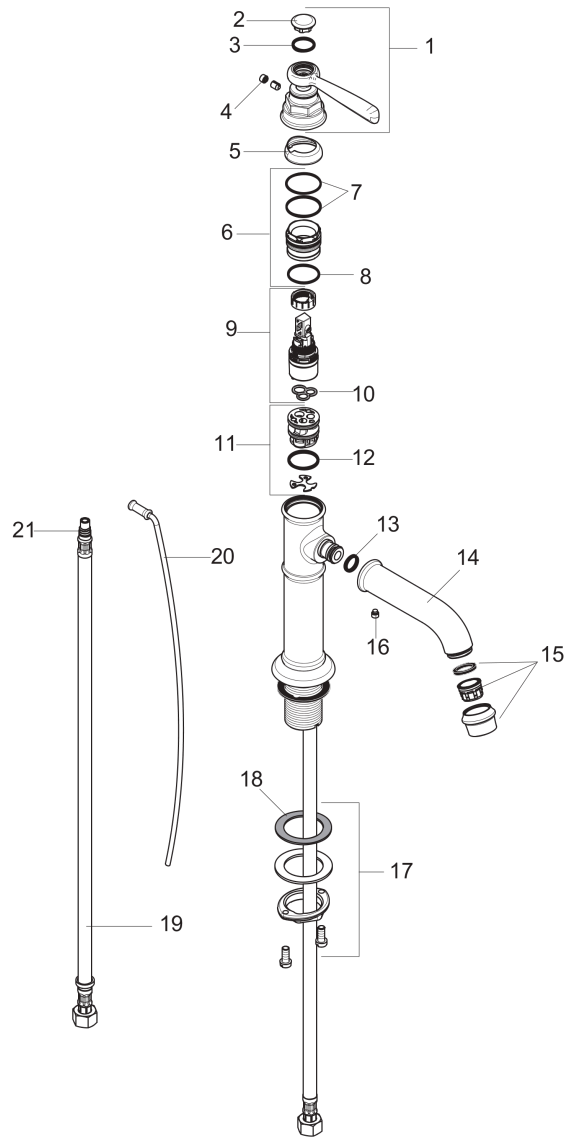

AXOR Montreux
Single-Hole Faucet 100, 1.2 GPM, without Pop-up Drain
 Finish: **brushed gold optic** Part no. : **16516251**

Description

Features

- Handle variant: Lever
- Spray modes: aerated spray
- Max. flow: 1.2 GPM (4.5 L/Min)
- Ceramic cartridge

Item details

List Price \$ 1,094.00

Technology

Compliance / Sustainability

Product image

Scale drawing

AXOR Montreux
Single-Hole Faucet 100, 1.2 GPM, without Pop-up Drain
 Finish: brushed gold optic Part no. : 16516251

Exploded drawing

Year of production: >11/18

AXOR Montreux
Single-Hole Faucet 100, 1.2 GPM, without Pop-up Drain
 Finish: **brushed gold optic** Part no. : **16516251**

Spare parts list

Year of production: >11/18

Pos.	Description	Part no.	Price	PU
1	handle	92973250	-	1
2	cover cap	92974000	-	1
3	O-ring 16x2	98133000	-	1
4	screw cover	96338000	-	1
5	flange	92625250	-	1
6	nut	92689000	-	1
7	O-ring 27x1,5	92527000	-	1
8	O-ring 25x1,5	98146000	-	1
9	cartridge, assy	95973001	-	1
10	seal	98865000	-	1
11	adapter for cartridge	98866000	-	1
12	O-ring 23x2	98398000	-	1
13	O-ring 11x2,5	98487000	-	1
14	spout cpl.	92978250	-	1
15	aerator M24x1 (4,5 l/min)	93254000	-	1
16	hollow set screw M6x5	98447000	-	1
17	fixing set (Ø 34)	95049000	-	1
18	lever collar	97548000	-	1
19	connection hose 23½" M8x0,75 3/8"	98600001	-	1
20	O-ring 7x1,5	98422000	-	1