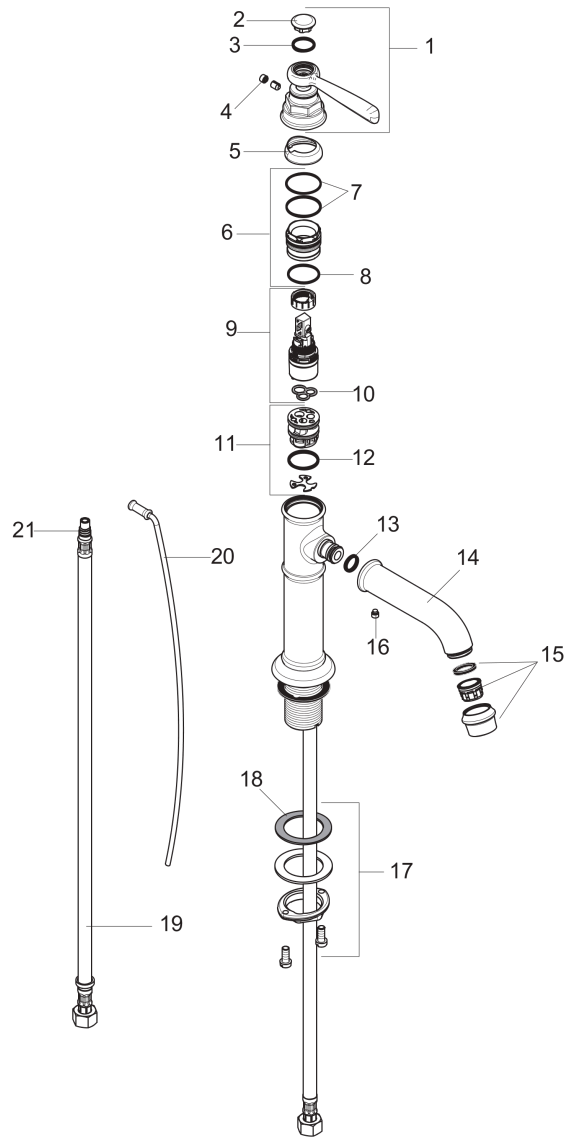

AXOR Montreux
Single-Hole Faucet 100 with Pop-Up Drain, 1.2 GPM
 Finish: **polished nickel** Part no. : **16515831**

Description

Features

- Handle variant: Lever
- Spray modes: aerated spray
- Max. flow: 1.2 GPM (4.5 L/Min)
- Ceramic cartridge
- Includes pop-up drain

Item details

List Price \$ 1,105.00

Technology

Compliance / Sustainability

Product image

Scale drawing

AXOR Montreux
Single-Hole Faucet 100 with Pop-Up Drain, 1.2 GPM
 Finish: **polished nickel** Part no. : **16515831**

Exploded drawing

Year of production: >01/18

AXOR Montreux
Single-Hole Faucet 100 with Pop-Up Drain, 1.2 GPM
 Finish: **polished nickel** Part no. : **16515831**

Spare parts list

Year of production: >01/18

Pos.	Description	Part no.	Price	PU
1	handle	92973830	-	1
2	cover cap	92974000	-	1
3	O-ring 16x2	98133000	-	1
4	screw cover	96338000	-	1
5	flange	92625830	-	1
6	nut	92689000	-	1
7	O-ring 27x1,5	92527000	-	1
8	O-ring 25x1,5	98146000	-	1
9	cartridge, assy	95973001	-	1
10	seal	98865000	-	1
11	adapter for cartridge	98866000	-	1
12	O-ring 23x2	98398000	-	1
13	O-ring 11x2,5	98487000	-	1
14	spout cpl.	92978830	-	1
15	aerator M24x1 (4,5 l/min)	93254830	-	1
16	hollow set screw M6x5	98447000	-	1
17	fixing set (Ø 34)	95049000	-	1
18	lever collar	97548000	-	1
19	connection hose 23½" M8x0,75 3/8"	98600001	-	1
20	pull rod	98730830	-	1
21	O-ring 7x1,5	98422000	-	1