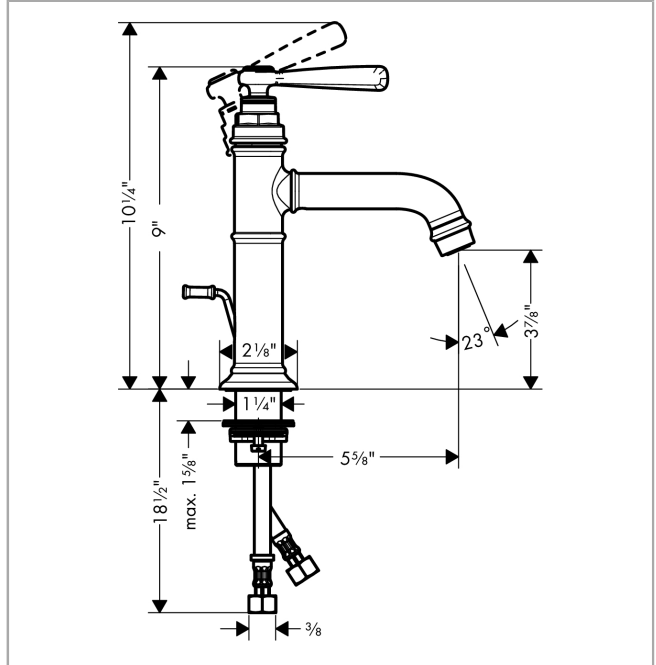

AXOR Montreux
Single-Hole Faucet 100 with Pop-Up Drain, 1.2 GPM
 Finish: **polished nickel** Part no. : **16515831**

Description

Features

- Handle variant: Lever
- Spray modes: aerated spray
- Max. flow: 1.2 GPM (4.5 L/Min)
- Ceramic cartridge
- Includes pop-up drain

Item details

List Price \$ 1,105.00

Technology

Compliance / Sustainability

Product image

Scale drawing

AXOR Montreux
Single-Hole Faucet 100 with Pop-Up Drain, 1.2 GPM
 Finish: **polished nickel** Part no. : **16515831**

Exploded drawing

Year of production: >01/18

AXOR Montreux
Single-Hole Faucet 100 with Pop-Up Drain, 1.2 GPM
 Finish: **polished nickel** Part no. : **16515831**

Spare parts list

Year of production: >01/18

Pos.	Description	Part no.	Price	PU
1	handle	92973830	-	1
2	cover cap	92974000	-	1
3	O-ring 16x2	98133000	-	1
4	screw cover	96338000	-	1
5	flange	92625830	-	1
6	nut	92689000	-	1
7	O-ring 27x1,5	92527000	-	1
8	O-ring 25x1,5	98146000	-	1
9	cartridge, assy	95973001	-	1
10	seal	98865000	-	1
11	adapter for cartridge	98866000	-	1
12	O-ring 23x2	98398000	-	1
13	O-ring 11x2,5	98487000	-	1
14	spout cpl.	92978830	-	1
15	aerator M24x1 (4,5 l/min)	93254830	-	1
16	hollow set screw M6x5	98447000	-	1
17	fixing set (Ø 34)	95049000	-	1
18	lever collar	97548000	-	1
19	connection hose 23½" M8x0,75 3/8"	98600001	-	1
20	pull rod	98730830	-	1
21	O-ring 7x1,5	98422000	-	1