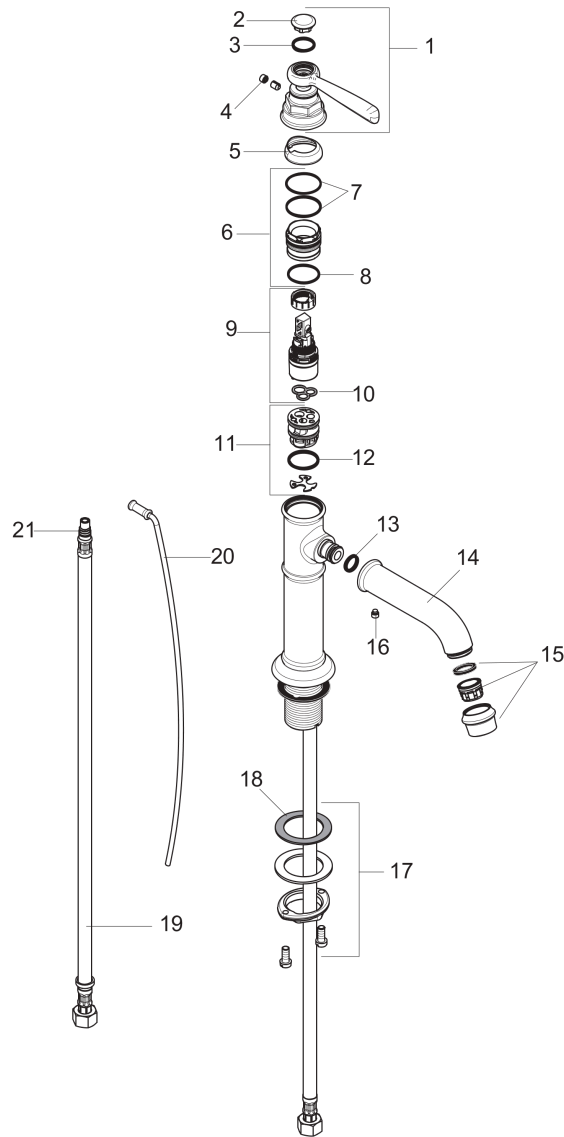

AXOR Montreux
Single-Hole Faucet 100 with Pop-Up Drain, 1.2 GPM
 Finish: **brushed nickel** Part no. : **16515821**

Description

Features

- Handle variant: Lever
- Spray modes: aerated spray
- Max. flow: 1.2 GPM (4.5 L/Min)
- Ceramic cartridge
- Includes pop-up drain

Item details

List Price \$ 1,149.00

Technology

Compliance / Sustainability

Product image

Scale drawing

AXOR Montreux
Single-Hole Faucet 100 with Pop-Up Drain, 1.2 GPM
 Finish: brushed nickel Part no. : 16515821

Exploded drawing

Year of production: >01/18

AXOR Montreux
Single-Hole Faucet 100 with Pop-Up Drain, 1.2 GPM
 Finish: **brushed nickel** Part no. : **16515821**

Spare parts list

Year of production: >01/18

Pos.	Description	Part no.	Price	PU
1	handle	92973820	-	1
2	cover cap	92974000	-	1
3	O-ring 16x2	98133000	-	1
4	screw cover	96338000	-	1
5	flange	92625820	-	1
6	nut	92689000	-	1
7	O-ring 27x1,5	92527000	-	1
8	O-ring 25x1,5	98146000	-	1
9	cartridge, assy	95973001	-	1
10	seal	98865000	-	1
11	adapter for cartridge	98866000	-	1
12	O-ring 23x2	98398000	-	1
13	O-ring 11x2,5	98487000	-	1
14	spout cpl.	92978820	-	1
15	aerator M24x1 (4,5 l/min)	93254820	-	1
16	hollow set screw M6x5	98447000	-	1
17	fixing set (Ø 34)	95049000	-	1
18	lever collar	97548000	-	1
19	connection hose 23½" M8x0,75 3/8"	98600001	-	1
20	pull rod	98730820	-	1
21	O-ring 7x1,5	98422000	-	1