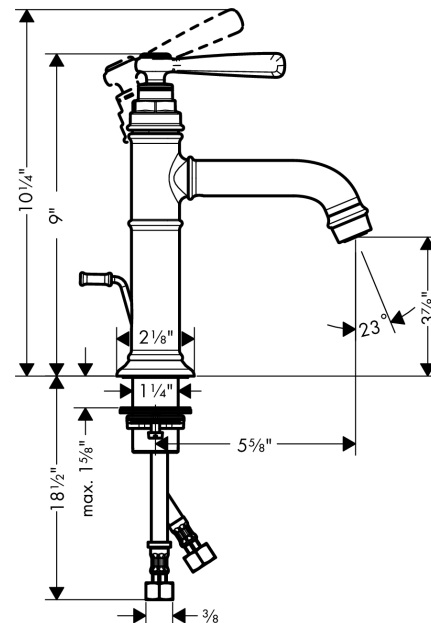

AXOR Montreux
Single-Hole Faucet 100 with Pop-Up Drain, 1.2 GPM
 Finish: **brushed nickel** Part no. : **16515821**

Description

Features

- Handle variant: Lever
- Spray modes: aerated spray
- Max. flow: 1.2 GPM (4.5 L/Min)
- Ceramic cartridge
- Includes pop-up drain

Item details

List Price \$ 1,149.00

Technology

Compliance / Sustainability

Product image

Scale drawing

AXOR Montreux
Single-Hole Faucet 100 with Pop-Up Drain, 1.2 GPM
 Finish: brushed nickel Part no. : 16515821

Exploded drawing

Year of production: >01/18

AXOR Montreux
Single-Hole Faucet 100 with Pop-Up Drain, 1.2 GPM
 Finish: **brushed nickel** Part no. : **16515821**

Spare parts list

Year of production: >01/18

Pos.	Description	Part no.	Price	PU
1	handle	92973820	-	1
2	cover cap	92974000	-	1
3	O-ring 16x2	98133000	-	1
4	screw cover	96338000	-	1
5	flange	92625820	-	1
6	nut	92689000	-	1
7	O-ring 27x1,5	92527000	-	1
8	O-ring 25x1,5	98146000	-	1
9	cartridge, assy	95973001	-	1
10	seal	98865000	-	1
11	adapter for cartridge	98866000	-	1
12	O-ring 23x2	98398000	-	1
13	O-ring 11x2,5	98487000	-	1
14	spout cpl.	92978820	-	1
15	aerator M24x1 (4,5 l/min)	93254820	-	1
16	hollow set screw M6x5	98447000	-	1
17	fixing set (Ø 34)	95049000	-	1
18	lever collar	97548000	-	1
19	connection hose 23½" M8x0,75 3/8"	98600001	-	1
20	pull rod	98730820	-	1
21	O-ring 7x1,5	98422000	-	1