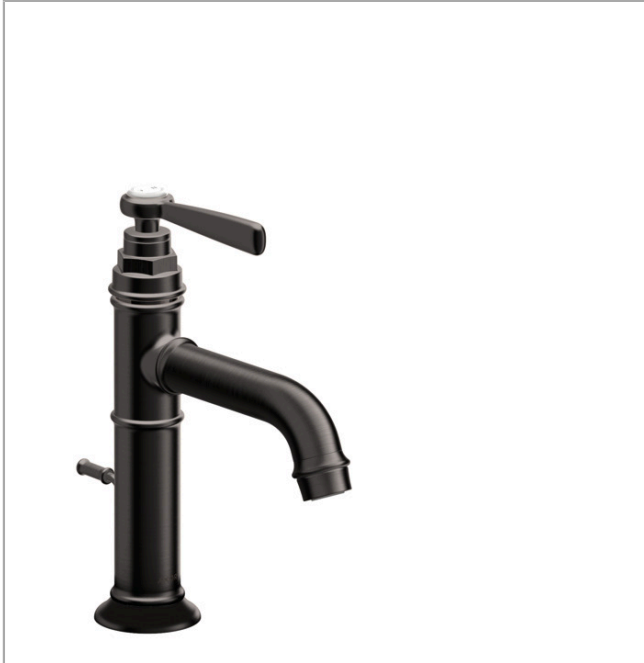

Product image