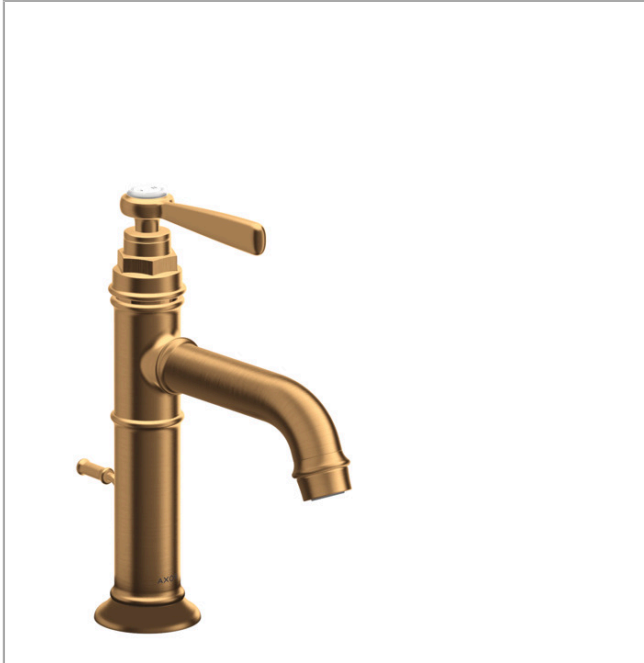

AXOR Montreux
Single-Hole Faucet 100 with Pop-Up Drain, 1.2 GPM
 Finish: **brushed gold optic** Part no. : **16515251**

Description

Features

- Handle variant: Lever
- Spray modes: aerated spray
- Max. flow: 1.2 GPM (4.5 L/Min)
- Ceramic cartridge
- Includes pop-up drain

Item details

List Price \$ 1,149.00

Technology

Compliance / Sustainability

Product image

Scale drawing