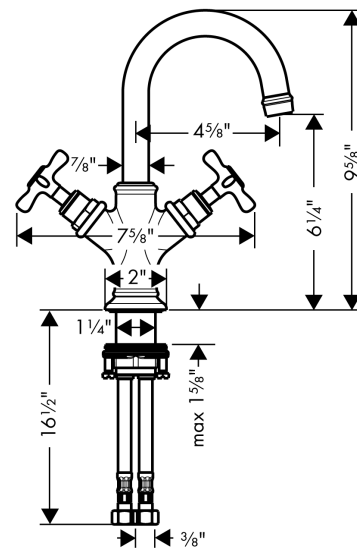

AXOR Montreux
2-Handle Faucet 160 with Pop-Up Drain, 1.2 GPM
 Finish: **brushed nickel** Part no. : **16505821**

Description

Features

- Handle variant: Cross
- Swivel range 150°
- Spray modes: Laminar spray
- Max. flow: 1.2 GPM (4.5 L/Min)
- Ceramic valves hot/cold 90°
- Includes pop-up drain

Item details

List Price \$ 1,186.00

Technology

Compliance / Sustainability

Product image

Scale drawing

AXOR Montreux
2-Handle Faucet 160 with Pop-Up Drain, 1.2 GPM
 Finish: brushed nickel Part no. : 16505821

Exploded drawing

Year of production: >07/16

AXOR Montreux
2-Handle Faucet 160 with Pop-Up Drain, 1.2 GPM
 Finish: **brushed nickel** Part no. : **16505821**

Spare parts list

Year of production: >07/16

Pos.	Description	Part no.	Price	PU
1	spout cpl.	97992820	-	1
2	aerator M18x1 (4,5 l/min)	93062820	-	1
3	fixing set (Ø 32)	13961000	-	1
4	handle	16291820	-	1
5	set of screw covers, cold / hot water / neutral	97987000	-	1
6	sleeve	97993820	-	1
7	shut off unit right closing	94009000	-	1
8	connection hose 18½" M8x0,75 3/8"	96321001	-	1
9	hollow set screw M4x5	98731000	-	1
10	flat seal	98749000	-	1
11	O-ring 11x2	98127000	-	1
12	lever collar	92849000	-	1
a	pull rod	98730820	-	1
b	lever collar	97548000	-	1
c	pop up waste	88509820	-	1
d	fixation extension 35 mm	13898000	-	1