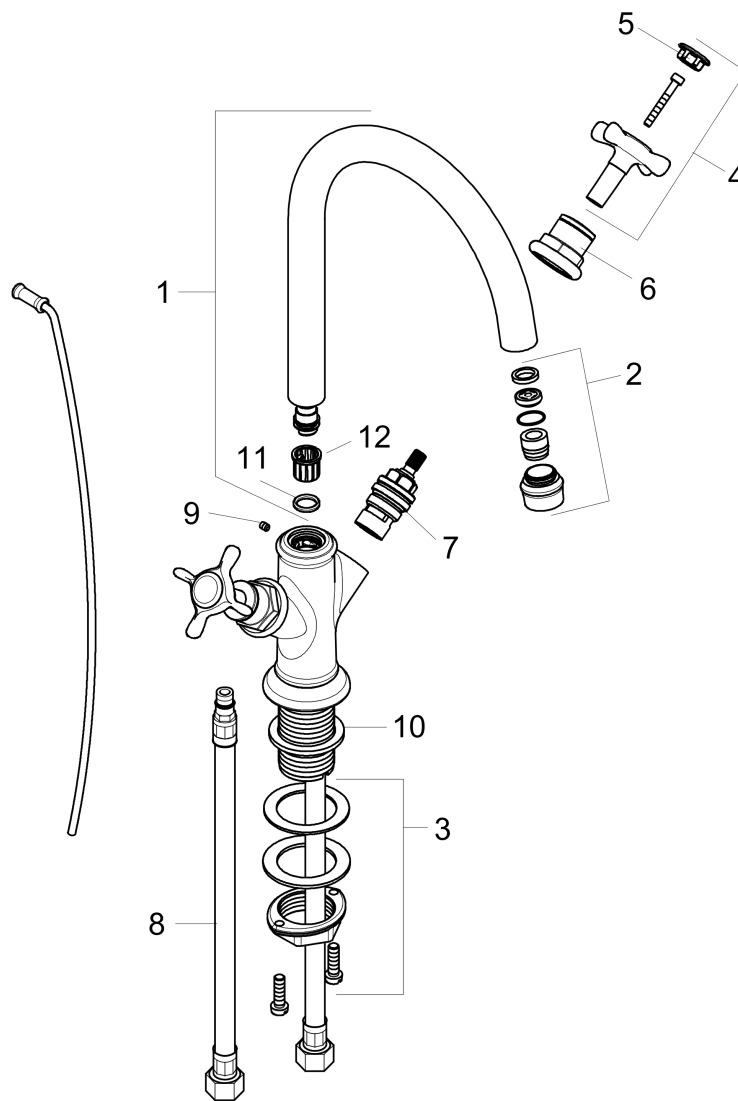

AXOR Montreux
2-Handle Faucet 160 with Pop-Up Drain, 1.2 GPM
 Finish: **brushed nickel** Part no. : **16505821**

Description

Features

- Handle variant: Cross
- Swivel range 150°
- Spray modes: Laminar spray
- Max. flow: 1.2 GPM (4.5 L/Min)
- Ceramic valves hot/cold 90°
- Includes pop-up drain

Item details

List Price \$ 1,186.00

Technology

Compliance / Sustainability

Product image

Scale drawing

AXOR Montreux
2-Handle Faucet 160 with Pop-Up Drain, 1.2 GPM
 Finish: brushed nickel Part no. : 16505821

Exploded drawing

Year of production: >07/16

AXOR Montreux
2-Handle Faucet 160 with Pop-Up Drain, 1.2 GPM
 Finish: **brushed nickel** Part no. : **16505821**

Spare parts list

Year of production: >07/16

Pos.	Description	Part no.	Price	PU
1	spout cpl.	97992820	-	1
2	aerator M18x1 (4,5 l/min)	93062820	-	1
3	fixing set (Ø 32)	13961000	-	1
4	handle	16291820	-	1
5	set of screw covers, cold / hot water / neutral	97987000	-	1
6	sleeve	97993820	-	1
7	shut off unit right closing	94009000	-	1
8	connection hose 18½" M8x0,75 3/8"	96321001	-	1
9	hollow set screw M4x5	98731000	-	1
10	flat seal	98749000	-	1
11	O-ring 11x2	98127000	-	1
12	lever collar	92849000	-	1
a	pull rod	98730820	-	1
b	lever collar	97548000	-	1
c	pop up waste	88509820	-	1
d	fixation extension 35 mm	13898000	-	1