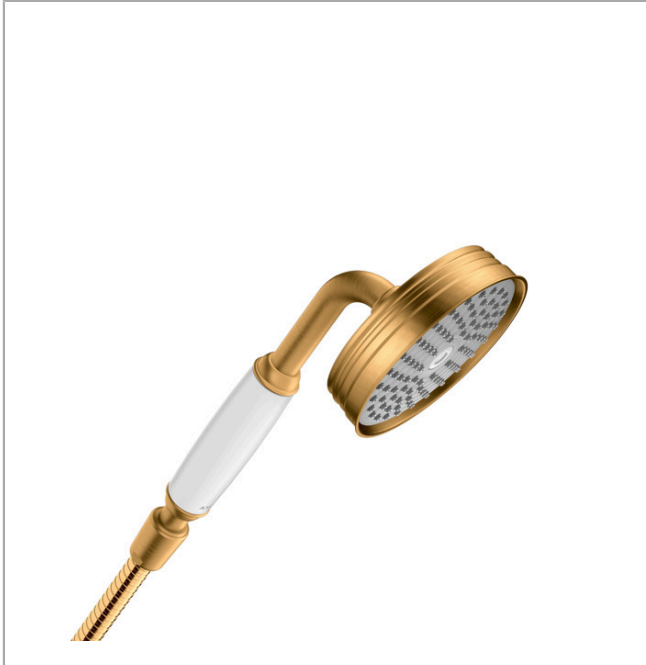

**AXOR Montreux**  
**Handshower 100 1-Jet, 2.5 GPM**  
 Finish: **brushed gold optic** Part no. : **16320251**

**Description**

**Features**

- Spray modes: RainAir
- 90 spray channels
- Max. flow: 2.5 GPM (9.5 L/Min)

**Item details**

List Price \$ 497.00

**Technology**

**Compliance / Sustainability**

**Product image**

**Scale drawing**