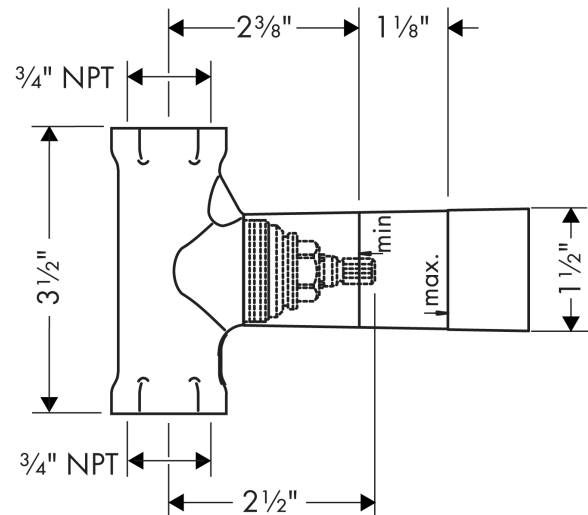

Rough, Volume Control, 3/4"
 Finish: Part no. : **15977181**

Description

Features

- Max. flow: 3.5 GPM (13.3 L/Min)

Item details

List Price \$ 174.00

Compliance / Sustainability

Product image

Scale drawing

Rough, Volume Control, 3/4"
 Finish: Part no. : **15977181**

Exploded drawing

Year of production: >07/18