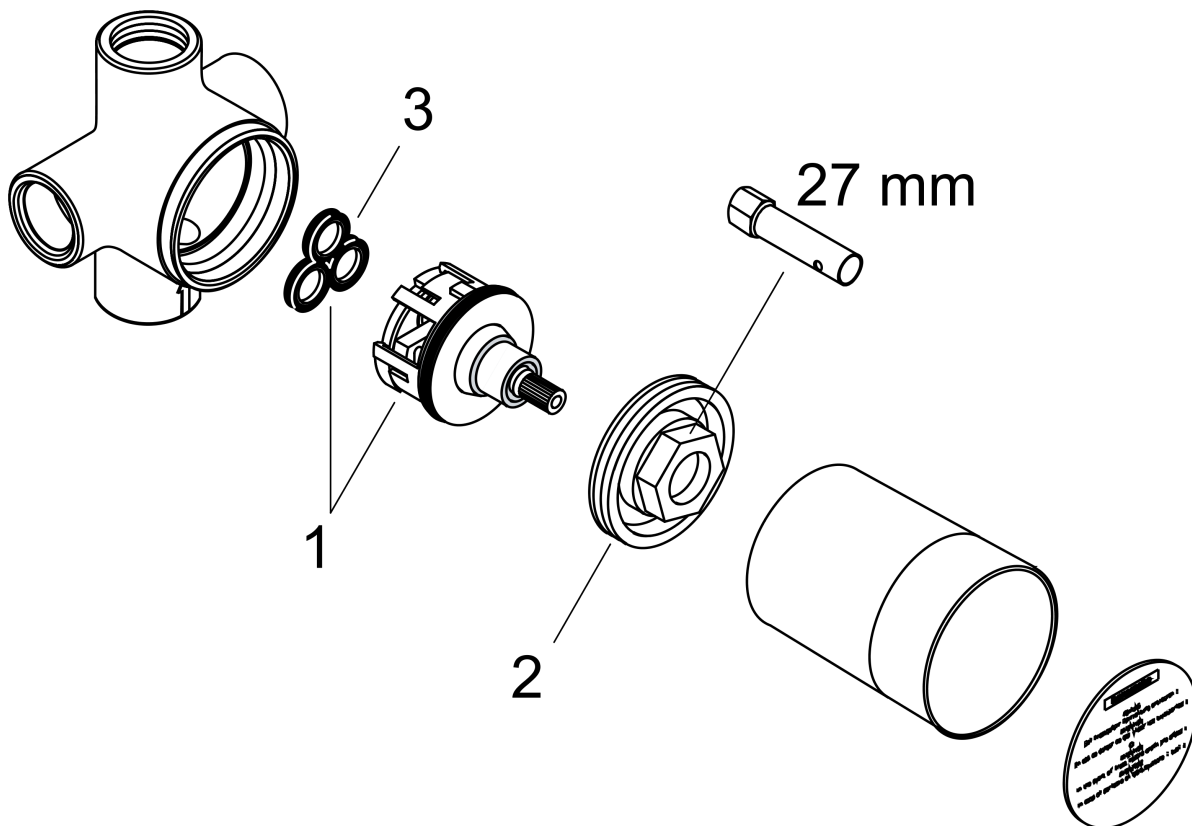

### Product image

### Scale drawing

**Rough, Quattro Green 3-Way Diverter (no shared function), 3/4"**  
 Finish: Part no. : 15936181

Exploded drawing

Year of production: >07/18

**Rough, Quattro Green 3-Way Diverter (no shared function), 3/4"**  
 Finish: Part no. : **15936181**

**Spare parts list**

Year of production: >07/18

Pos.	Description	Part no.	Price	PU
1	diverter unit	96604001	-	1
2	nut	97550000	-	1
3	sealing set	98798000	-	1
a	extension 25 mm	96370000	-	1