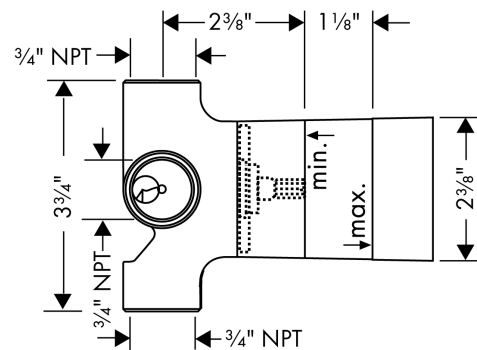

#### Features

- 1 inlet, 3 outlets (no shared function)
- G 3/4
- Requires volume control
- Ceramic cartridge
- Max. flow: 17 GPM (65.0 L/Min)

### Scale drawing

**Rough, Quattro Green 3-Way Diverter (no shared function), 3/4"**  
 Finish: Part no. : 15936181

Exploded drawing

Year of production: >07/18

**Rough, Quattro Green 3-Way Diverter (no shared function), 3/4"**  
 Finish: Part no. : **15936181**