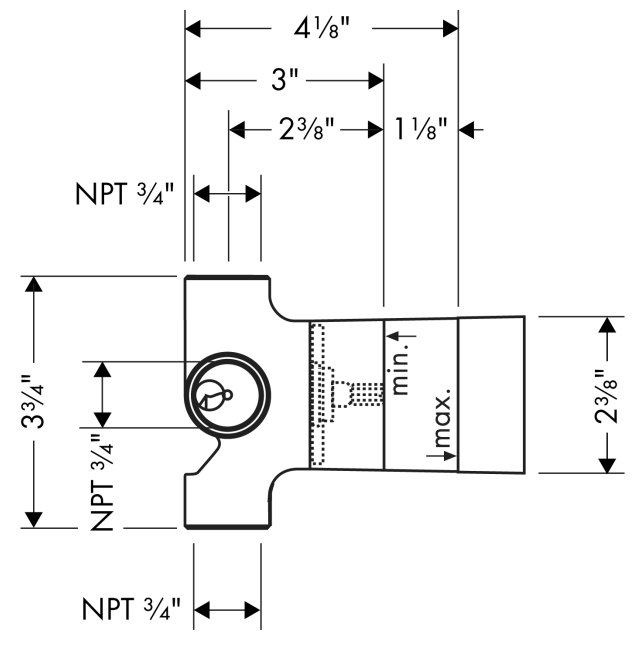

Rough, Quattro 3-Way Diverter, 3/4"
 Finish: Part no. : **15930181**

Description

Features

- 1 inlet, 3 outlets
- G 3/4
- Requires volume control
- Ceramic cartridge
- Max. flow: 17 GPM (65.0 L/Min)

Item details

List Price \$ 321.00

Compliance / Sustainability

Product image

Scale drawing

Rough, Quattro 3-Way Diverter, 3/4"
 Finish: Part no. : 15930181

Exploded drawing

Year of production: >07/18

Rough, Quattro 3-Way Diverter, 3/4"

Finish: Part no. : **15930181**

Spare parts list

Year of production: >07/18

Pos.	Description	Part no.	Price	PU
1	diverter unit	96604000	-	1
2	nut	97550000	-	1
3	sealing set	98798000	-	1
a	extension 25 mm	96370000	-	1