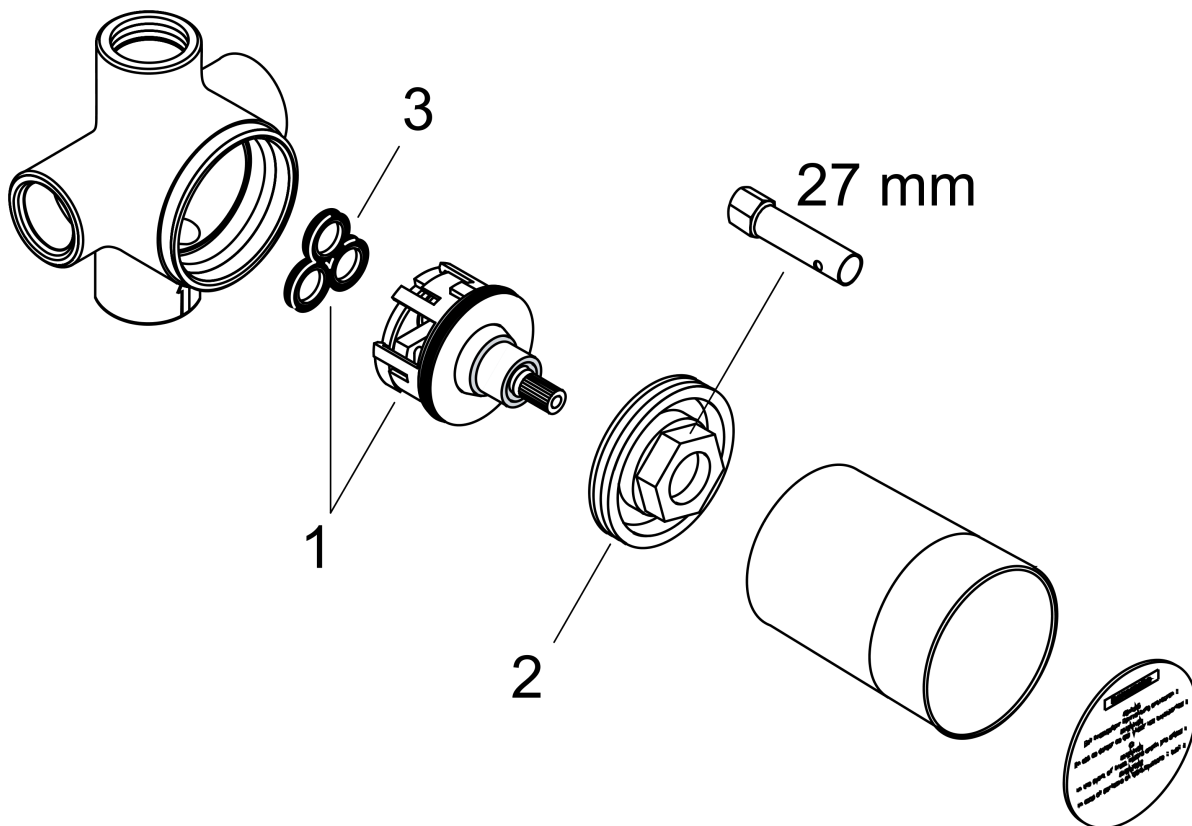

Rough, Quattro 3-Way Diverter, 3/4"
 Finish: Part no. : **15930181**

Description

Features

- 1 inlet, 3 outlets
- G 3/4
- Requires volume control
- Ceramic cartridge
- Max. flow: 17 GPM (65.0 L/Min)

Item details

List Price \$ 321.00

Compliance / Sustainability

Product image

Scale drawing

Rough, Quattro 3-Way Diverter, 3/4"
 Finish: Part no. : 15930181

Exploded drawing

Year of production: >07/18

Rough, Quattro 3-Way Diverter, 3/4"

Finish: Part no. : **15930181**

Spare parts list

Year of production: >07/18

Pos.	Description	Part no.	Price	PU
1	diverter unit	96604000	-	1
2	nut	97550000	-	1
3	sealing set	98798000	-	1
a	extension 25 mm	96370000	-	1