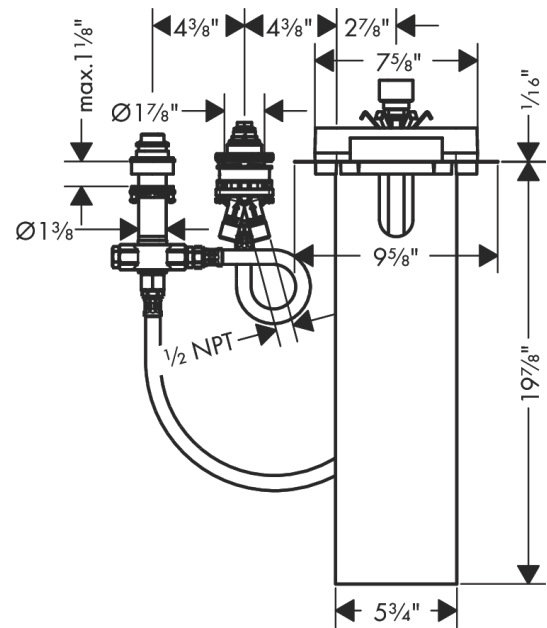

Rough, 3-Hole Roman Tub Set with Single Handle

Finish: Part no. : **15487181**

Description

Features

- SBox for quiet, smooth and protected hose guidance
- Connection thread: 1/2" NPT

Item details

List Price \$ 671.00

Compliance / Sustainability

Product image

Scale drawing

Rough, 3-Hole Roman Tub Set with Single Handle

Finish: Part no. : 15487181

Exploded drawing

Year of production: >01/20

Rough, 3-Hole Roman Tub Set with Single Handle

Finish: Part no. : **15487181**

Spare parts list

Year of production: >01/20

Pos.	Description	Part no.	Price	PU
1	pressure hose	96565000	-	1
2	stop valve cpl.	95809000	-	1
3	nut	97209000	-	1
4	O-ring 9x1,5	98117000	-	1
5	O-ring 35x1,5	92114000	-	1
6	fixing set	95808000	-	1
7	O-ring 62x2	92226000	-	1
8	connection hose 800 mm G½ x G½	25963000	-	1
9	connecting thread	97719000	-	1
10	selector housing	96125000	-	1
11	fixing set for 4 hole bath mixer spout	96080000	-	1
12	adapter for body shower	88746000	-	1