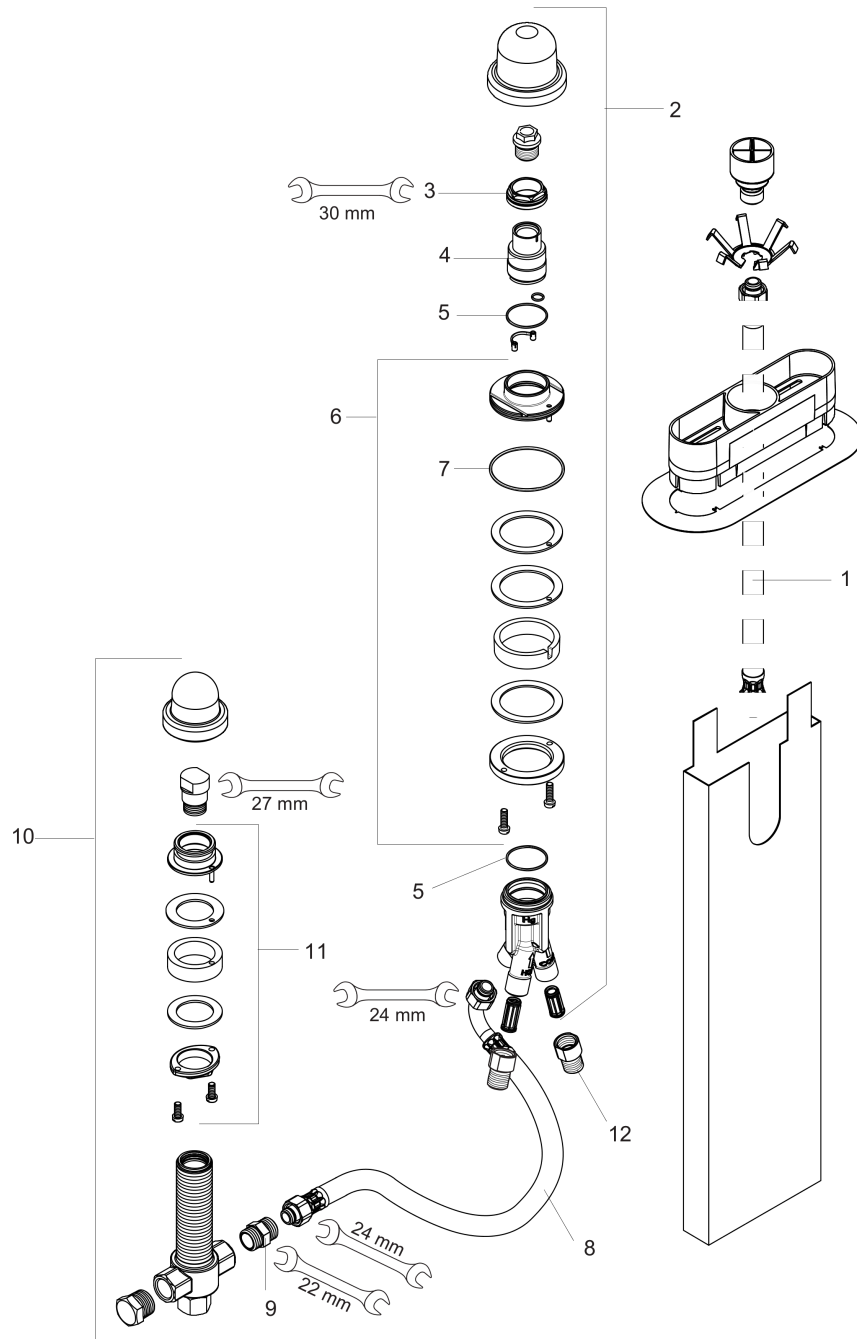

Rough, 3-Hole Roman Tub Set with Single Handle

Finish: Part no. : **15487181**

Description

Features

- SBox for quiet, smooth and protected hose guidance
- Connection thread: 1/2" NPT

Item details

List Price \$ 671.00

Compliance / Sustainability

Product image

Scale drawing

Rough, 3-Hole Roman Tub Set with Single Handle

Finish: Part no. : 15487181

Exploded drawing

Year of production: >01/20

Rough, 3-Hole Roman Tub Set with Single Handle

Finish: Part no. : **15487181**

Spare parts list

Year of production: >01/20

Pos.	Description	Part no.	Price	PU
1	pressure hose	96565000	-	1
2	stop valve cpl.	95809000	-	1
3	nut	97209000	-	1
4	O-ring 9x1,5	98117000	-	1
5	O-ring 35x1,5	92114000	-	1
6	fixing set	95808000	-	1
7	O-ring 62x2	92226000	-	1
8	connection hose 800 mm G½ x G½	25963000	-	1
9	connecting thread	97719000	-	1
10	selector housing	96125000	-	1
11	fixing set for 4 hole bath mixer spout	96080000	-	1
12	adapter for body shower	88746000	-	1