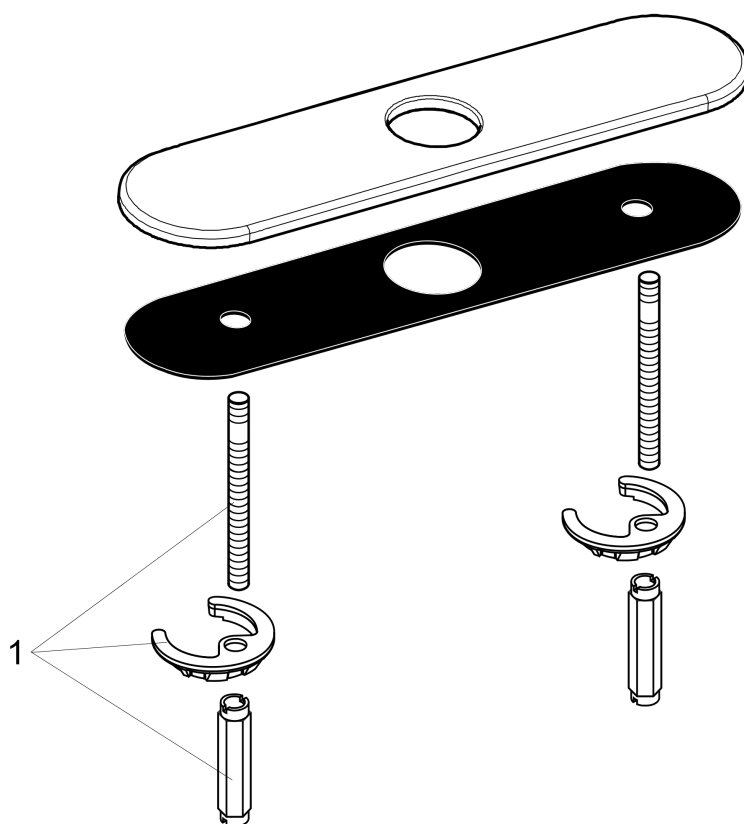

Base Plate for Single-Hole Kitchen Faucets, 10"
 Finish: **chrome** Part no. : **14019001**

Description

Features

- For concealing basin holes

Item details

List Price \$ 100.00

Product image

Scale drawing

Base Plate for Single-Hole Kitchen Faucets, 10"

Finish: **chrome** Part no. : **14019001**

Exploded drawing

Year of production: >**03/10**

Base Plate for Single-Hole Kitchen Faucets, 10"

Finish: **chrome** Part no. : **14019001**

Spare parts list

Year of production: >**03/10**

Pos.	Description	Part no.	Price	PU
1	fixing set	88508000	-	1