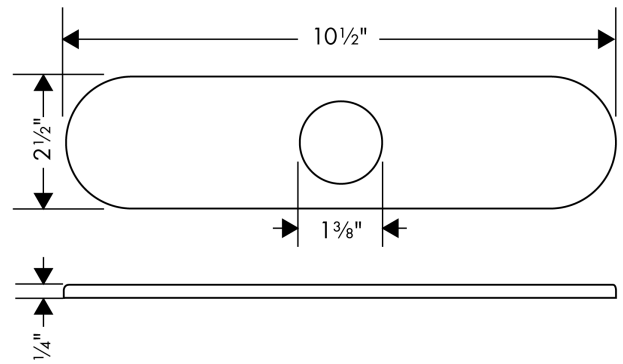

Base Plate for Single-Hole Kitchen Faucets, 10"
 Finish: **chrome** Part no. : **14019001**

Description

Features

- For concealing basin holes

Item details

List Price \$ 100.00

Product image

Scale drawing

Base Plate for Single-Hole Kitchen Faucets, 10"

Finish: **chrome** Part no. : **14019001**

Exploded drawing

Year of production: >**03/10**

Base Plate for Single-Hole Kitchen Faucets, 10"

Finish: **chrome** Part no. : **14019001**

Spare parts list

Year of production: >**03/10**

Pos.	Description	Part no.	Price	PU
1	fixing set	88508000	-	1