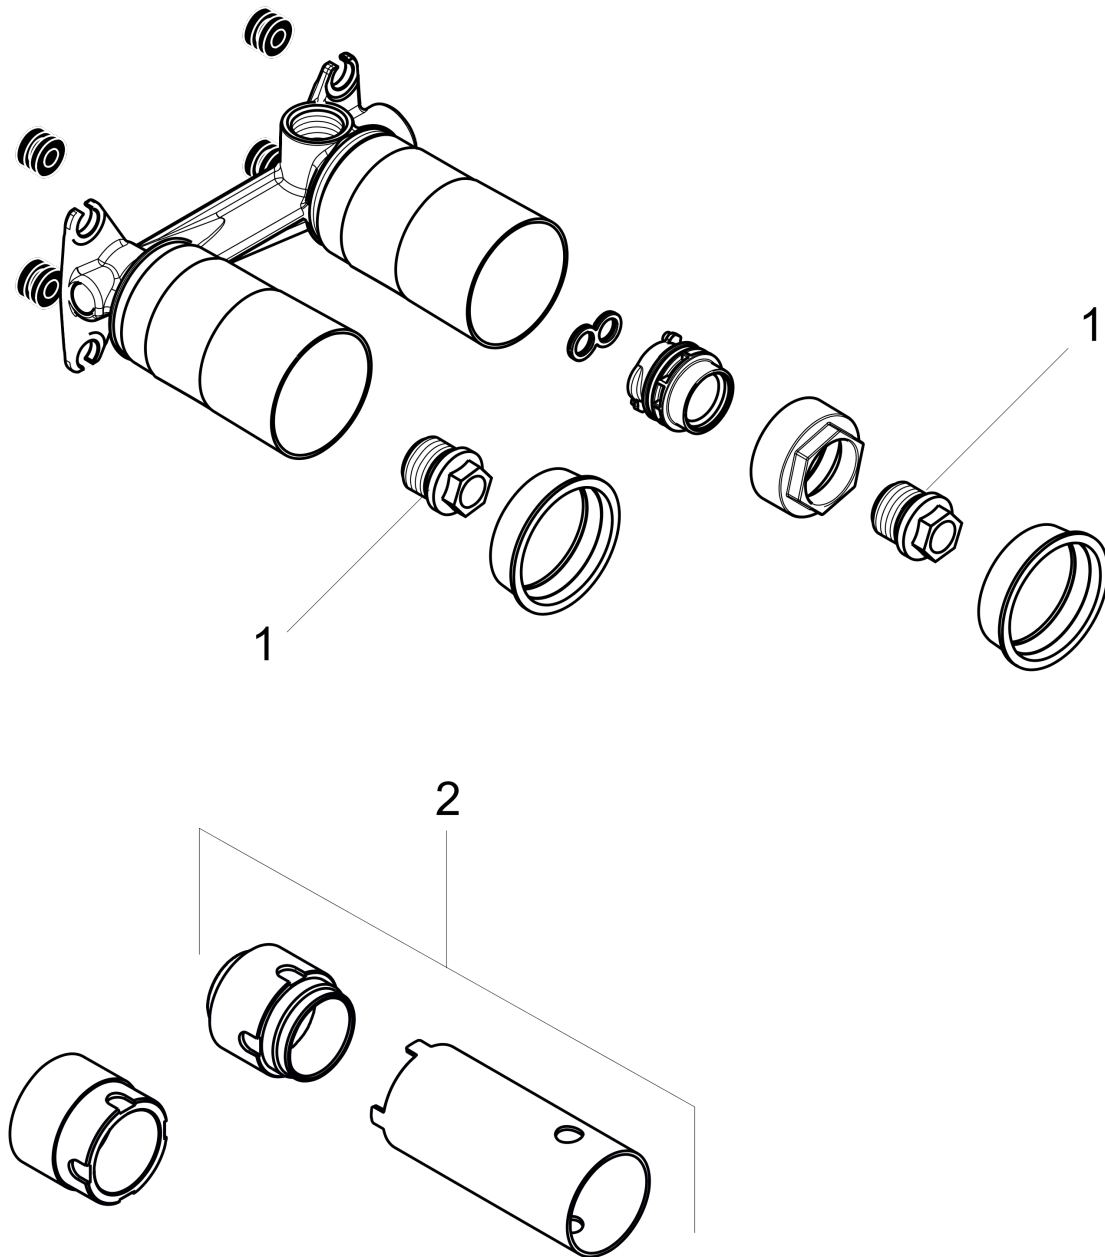

**Rough, Wall-Mounted Single-Handle Faucet**

Finish: Part no. : **13622181**

**Description**

**Features**

- Install valve left or right
- Connection thread: 1/2" NPT

**Item details**

List Price \$ 383.00

**Compliance / Sustainability**

**Product image**

**Scale drawing**

**Rough, Wall-Mounted Single-Handle Faucet**  
 Finish: Part no. : 13622181

Exploded drawing

Year of production: >12/09

**Rough, Wall-Mounted Single-Handle Faucet**

Finish: Part no. : **13622181**

**Spare parts list**

Year of production: >12/09

Pos.	Description	Part no.	Price	PU
1	O-ring 18x2	98181000	-	1
2	extension set 25 mm for 13622180	31971000	-	1
a	O-ring 18x2,5	98139000	-	1