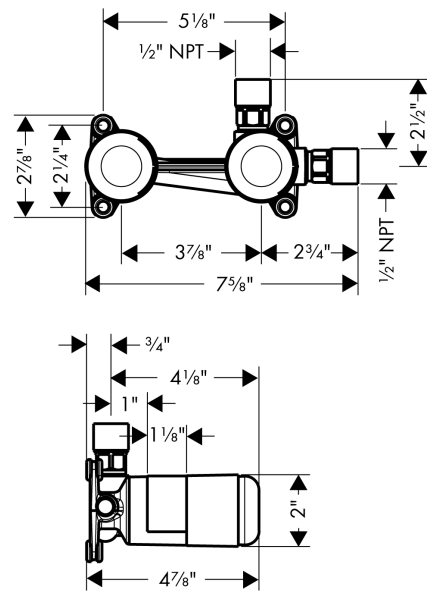

**Rough, Wall-Mounted Single-Handle Faucet**

Finish: Part no. : **13622181**

**Description**

**Features**

- Install valve left or right
- Connection thread: 1/2" NPT

**Item details**

List Price \$ 383.00

**Compliance / Sustainability**

**Product image**

**Scale drawing**

**Rough, Wall-Mounted Single-Handle Faucet**  
 Finish: Part no. : 13622181

Exploded drawing

Year of production: >12/09

**Rough, Wall-Mounted Single-Handle Faucet**

Finish: Part no. : **13622181**

**Spare parts list**

Year of production: >12/09

Pos.	Description	Part no.	Price	PU
1	O-ring 18x2	98181000	-	1
2	extension set 25 mm for 13622180	31971000	-	1
a	O-ring 18x2,5	98139000	-	1