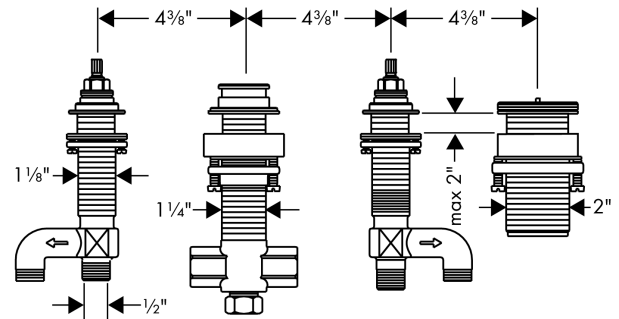

Rough, 4-Hole Roman Tub Set

Finish: Part no. : **13444181**

Description

Features

- Connection thread: 1/2" NPT
- Ceramic valves 90°

Item details

List Price \$ 1,147.00

Compliance / Sustainability

Product image

Scale drawing

Rough, 4-Hole Roman Tub Set
 Finish: Part no. : 13444181

Exploded drawing

Year of production: >06/04

Rough, 4-Hole Roman Tub Set

Finish: Part no. : **13444181**

Spare parts list

Year of production: >06/04

Pos.	Description	Part no.	Price	PU
1	fixing set for Secuflex	96072000	-	1
2	handle fixing set	94184000	-	1
3	shut off unit right closing	94009000	-	1
4	Secuflex hose 2,25 m	94108000	-	1
5	pressure hose	94174000	-	1
6	expended nut for Secuflex	96074000	-	1
7	fixing set for 4 hole bath mixer spout	96080000	-	1
8	pressure hose	96565000	-	1
9	Secuflexbox	28389000	-	1
10	lever collar	97548000	-	1
11	O-ring 11x2	98127000	-	1
12	O-ring 40x3	92634000	-	1
13	O-ring 27x2,5	98149000	-	1
14	seal	92582000	-	1
15	fixing set for shut off unit	96078000	-	1
16	selector housing	96125000	-	1
a	silicone sprayer 10 ml	97864000	-	1