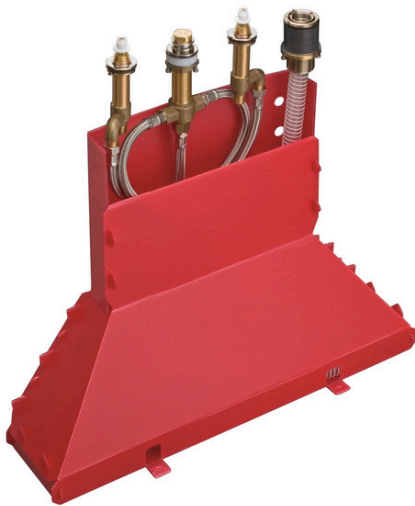

Rough, 4-Hole Roman Tub Set

Finish: Part no. : **13444181**

Description

Features

- Connection thread: 1/2" NPT
- Ceramic valves 90°

Item details

List Price \$ 1,147.00

Compliance / Sustainability

Product image

Scale drawing

Rough, 4-Hole Roman Tub Set
 Finish: Part no. : 13444181

Exploded drawing

Year of production: >06/04

Rough, 4-Hole Roman Tub Set

Finish: Part no. : **13444181**

Spare parts list

Year of production: >06/04

Pos.	Description	Part no.	Price	PU
1	fixing set for Secuflex	96072000	-	1
2	handle fixing set	94184000	-	1
3	shut off unit right closing	94009000	-	1
4	Secuflex hose 2,25 m	94108000	-	1
5	pressure hose	94174000	-	1
6	expended nut for Secuflex	96074000	-	1
7	fixing set for 4 hole bath mixer spout	96080000	-	1
8	pressure hose	96565000	-	1
9	Secuflexbox	28389000	-	1
10	lever collar	97548000	-	1
11	O-ring 11x2	98127000	-	1
12	O-ring 40x3	92634000	-	1
13	O-ring 27x2,5	98149000	-	1
14	seal	92582000	-	1
15	fixing set for shut off unit	96078000	-	1
16	selector housing	96125000	-	1
a	silicone sprayer 10 ml	97864000	-	1