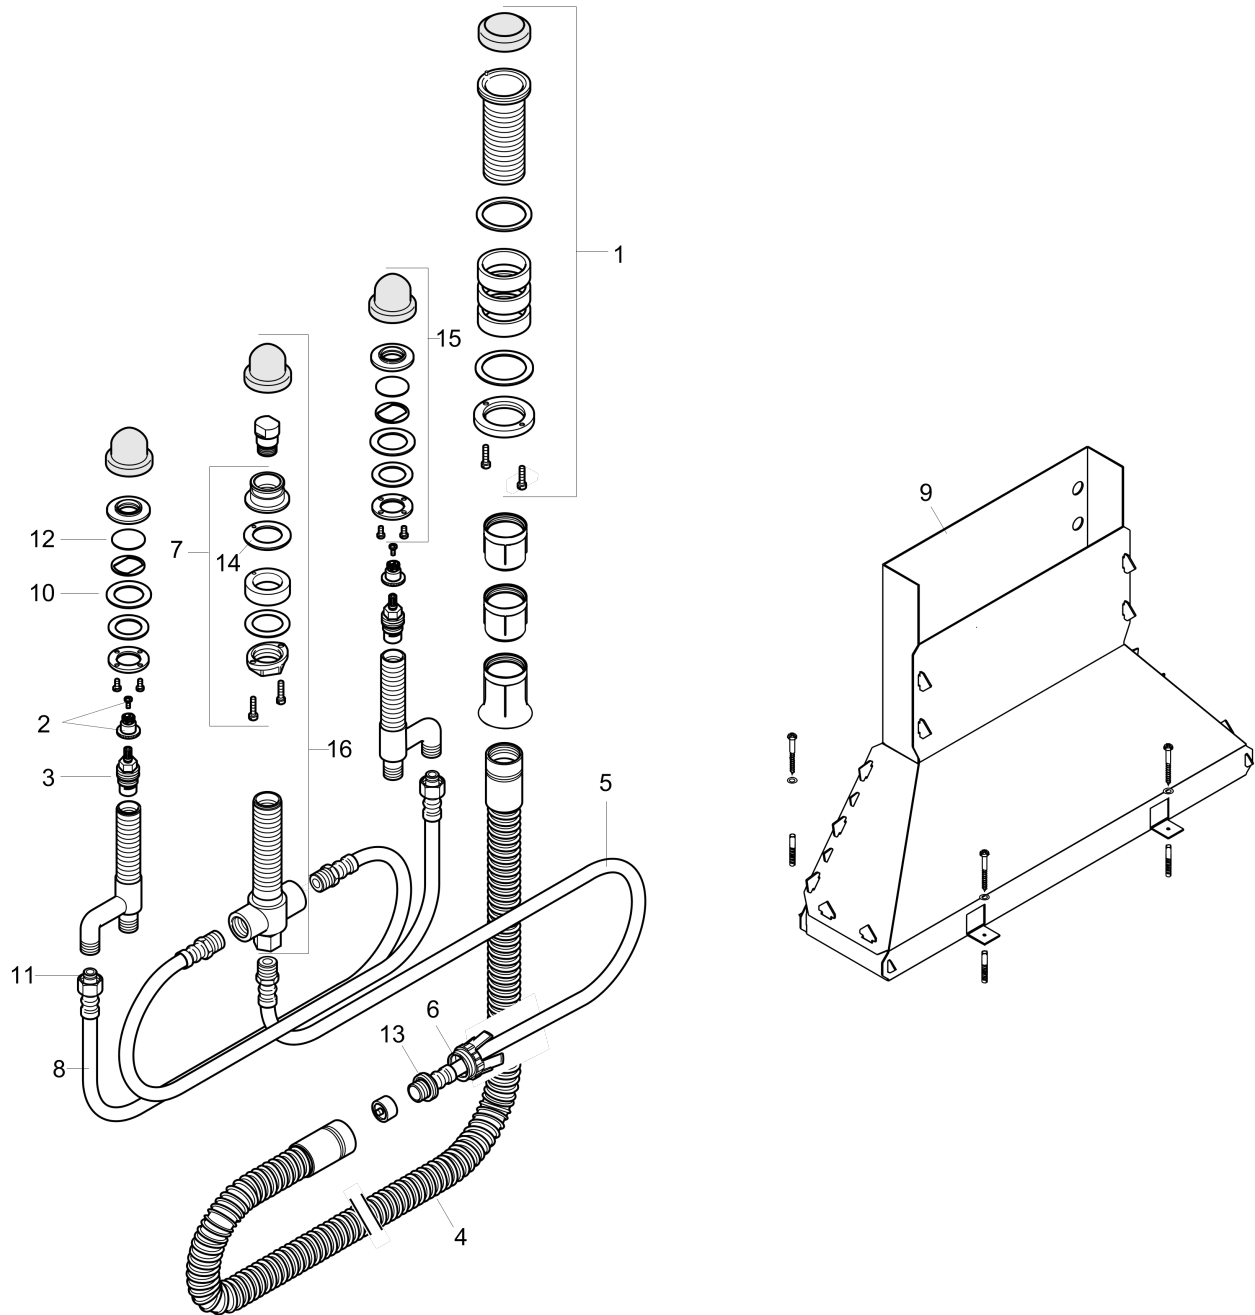

Rough, 4-Hole Roman Tub Set

Finish: Part no. : **13444181**

Description

Features

- Connection thread: 1/2" NPT
- Ceramic valves 90°

Item details

List Price \$ 1,147.00

Compliance / Sustainability

Product image

Scale drawing

Rough, 4-Hole Roman Tub Set
 Finish: Part no. : 13444181

Exploded drawing

Year of production: >06/04

Rough, 4-Hole Roman Tub Set

Finish: Part no. : **13444181**

Spare parts list

Year of production: >06/04

Pos.	Description	Part no.	Price	PU
1	fixing set for Secuflex	96072000	-	1
2	handle fixing set	94184000	-	1
3	shut off unit right closing	94009000	-	1
4	Secuflex hose 2,25 m	94108000	-	1
5	pressure hose	94174000	-	1
6	expended nut for Secuflex	96074000	-	1
7	fixing set for 4 hole bath mixer spout	96080000	-	1
8	pressure hose	96565000	-	1
9	Secuflexbox	28389000	-	1
10	lever collar	97548000	-	1
11	O-ring 11x2	98127000	-	1
12	O-ring 40x3	92634000	-	1
13	O-ring 27x2,5	98149000	-	1
14	seal	92582000	-	1
15	fixing set for shut off unit	96078000	-	1
16	selector housing	96125000	-	1
a	silicone sprayer 10 ml	97864000	-	1