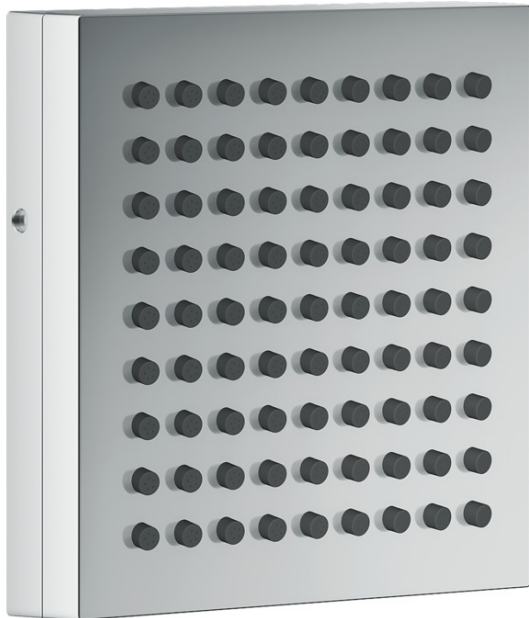

AXOR ShowerComposition
Body Spray/Shoulder Shower with Powder Rain, 1.75 GPM
 Finish: **chrome** Part no. : **12598001**

Description

Features

- Shower head size: 4.33" x 4.33"
- Max. flow: 1.75 GPM (6.6 L/Min)
- Material: Metal
- Connection type: Rough

Item details

List Price \$ 750.00

Technology

Compliance / Sustainability

Product image

Scale drawing