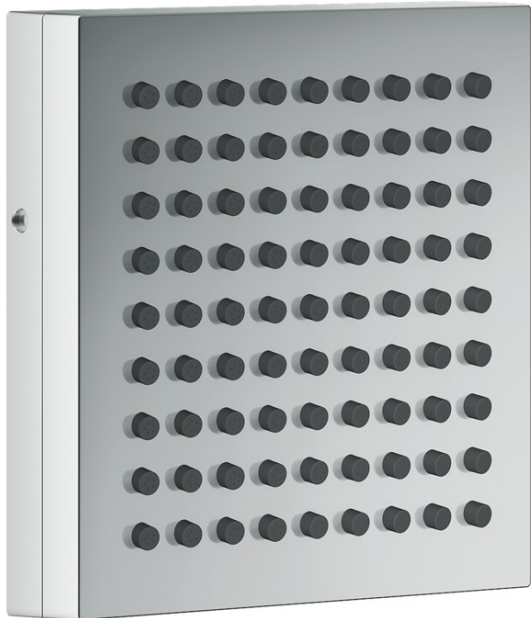

**AXOR ShowerComposition**  
**Body Spray/Shoulder Shower with Powder Rain, 1.5 GPM**  
 Finish: **chrome** Part no. : **12597001**

**Description**

**Features**

- Shower head size: 4.33" x 4.33"
- Max. flow: 1.5 GPM (5.7 L/Min)
- Material: Metal
- Connection type: Rough

**Item details**

List Price \$ 750.00

**Technology**

**Compliance / Sustainability**

**Product image**

**Scale drawing**