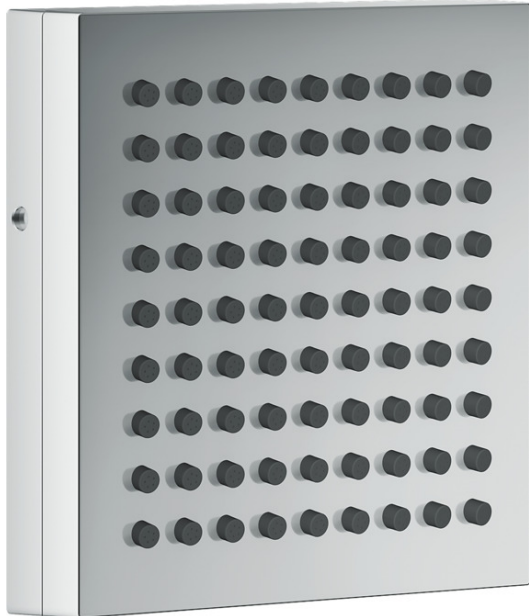

AXOR ShowerComposition
Body Spray/Shoulder Shower with Powder Rain, 2.5 GPM
 Finish: **chrome** Part no. : **12596001**

Description

Features

- Shower head size: 4.33" x 4.33"
- Max. flow: 2.5 GPM (9.5 L/Min)
- Material: Metal
- Connection type: Rough

Item details

List Price \$ 750.00

Technology

Design awards

Compliance / Sustainability

Product image

Scale drawing