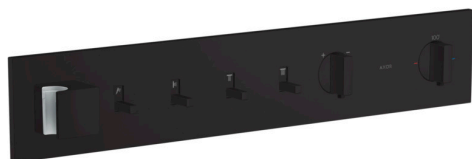

AXOR ShowerComposition
Thermostatic Module Trim for 4 Functions
Finish: **matte black** Part no. : **12573671**

Description

Features

- Consists of: thermostatic module, Handshower holder
- Outlets may be operated simultaneously
- Sliding movement of handle for switching water on and off, temperature and water flow control
- Thermostatic cartridge, Start/stop cartridge
- Flow with Restrictor: 1.75 GPM (6.6 L/Min)
- Flow without Restrictor: 5.7 GPM (21.5 L/Min)
- Anti-scald 100° safety stop
- For shower hoses with a cylindrical nut

Item details

List Price $ 5,016.00

Technology

Design awards

Compliance / Sustainability

Product image

Scale drawing