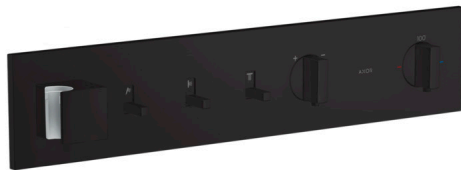

Product image