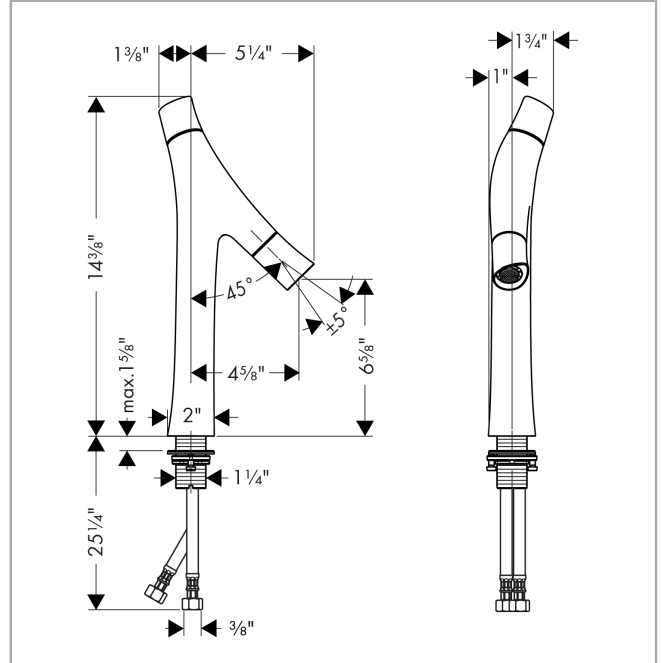

AXOR Starck Organic
2-Handle Faucet 170, 1.2 GPM, without Pop-up Drain
 Finish: **chrome** Part no. : **12012001**

Description

Features

- Handle variant: Cylinder
- Spray modes: Shower spray pattern
- Max. flow: 0.9 GPM (3.4 L/Min)
- Flow boost setting: 1.2 GPM (4.5 L/Min)
- Ceramic cartridge for volume control
- Ceramic cartridge for temperature control
- Separate controls for temperature and volume

Item details

List Price \$ 1,132.00

Technology

Compliance / Sustainability

Product image

Scale drawing

AXOR Starck Organic
2-Handle Faucet 170, 1.2 GPM, without Pop-up Drain
 Finish: **chrome** Part no. : **12012001**

Exploded drawing

Year of production: >07/16

AXOR Starck Organic
2-Handle Faucet 170, 1.2 GPM, without Pop-up Drain
 Finish: **chrome** Part no. : **12012001**

Spare parts list

Year of production: >07/16

Pos.	Description	Part no.	Price	PU
1	handle	98296000	-	1
2	handle fixing set	98932000	-	1
3	color-ring cold / hot water	98304000	-	1
4	cartridge, assy	98303000	-	1
5	O-ring 11x1,5	98385000	-	1
6	shut off cartridge	98301000	-	1
7	spout cpl.	98297000	-	1
8	spray former	98299000	-	1
9	flow limiter (4 l/min)	92491000	-	1
10	special tool	95158000	-	1
11	fixing set (Ø 32)	13961000	-	1
12	flat seal	98749000	-	1
13	connection hose 900 mm M8x0,75 G3/8	95372000	-	1
14	non return valve DW 10	96456000	-	1
15	filter packing	95291000	-	1
16	adapter for connection hose	88802000	-	1