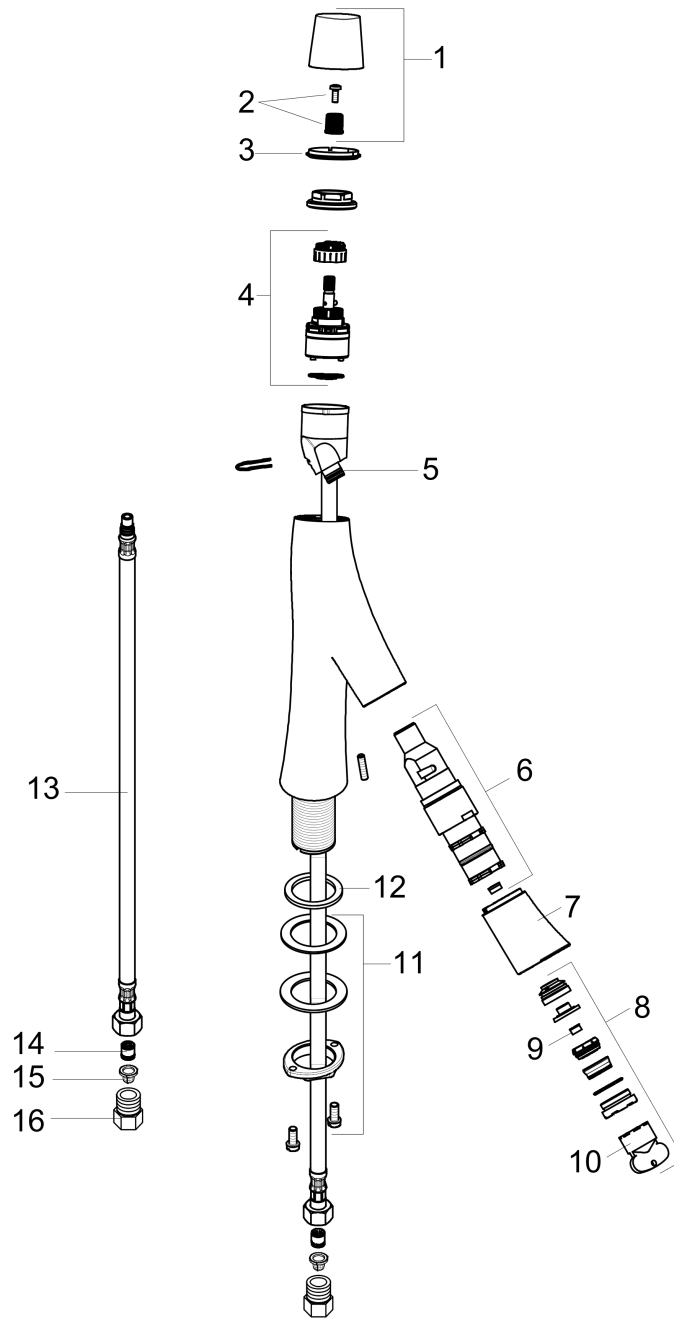

AXOR Starck Organic
2-Handle Faucet 170, 1.2 GPM, without Pop-up Drain
 Finish: **chrome** Part no. : **12012001**

Description

Features

- Handle variant: Cylinder
- Spray modes: Shower spray pattern
- Max. flow: 0.9 GPM (3.4 L/Min)
- Flow boost setting: 1.2 GPM (4.5 L/Min)
- Ceramic cartridge for volume control
- Ceramic cartridge for temperature control
- Separate controls for temperature and volume

Item details

List Price \$ 1,132.00

Technology

Compliance / Sustainability

Product image

Scale drawing

AXOR Starck Organic
2-Handle Faucet 170, 1.2 GPM, without Pop-up Drain
 Finish: **chrome** Part no. : **12012001**

Exploded drawing

Year of production: >07/16

AXOR Starck Organic
2-Handle Faucet 170, 1.2 GPM, without Pop-up Drain
 Finish: **chrome** Part no. : **12012001**

Spare parts list

Year of production: >07/16

Pos.	Description	Part no.	Price	PU
1	handle	98296000	-	1
2	handle fixing set	98932000	-	1
3	color-ring cold / hot water	98304000	-	1
4	cartridge, assy	98303000	-	1
5	O-ring 11x1,5	98385000	-	1
6	shut off cartridge	98301000	-	1
7	spout cpl.	98297000	-	1
8	spray former	98299000	-	1
9	flow limiter (4 l/min)	92491000	-	1
10	special tool	95158000	-	1
11	fixing set (Ø 32)	13961000	-	1
12	flat seal	98749000	-	1
13	connection hose 900 mm M8x0,75 G3/8	95372000	-	1
14	non return valve DW 10	96456000	-	1
15	filter packing	95291000	-	1
16	adapter for connection hose	88802000	-	1