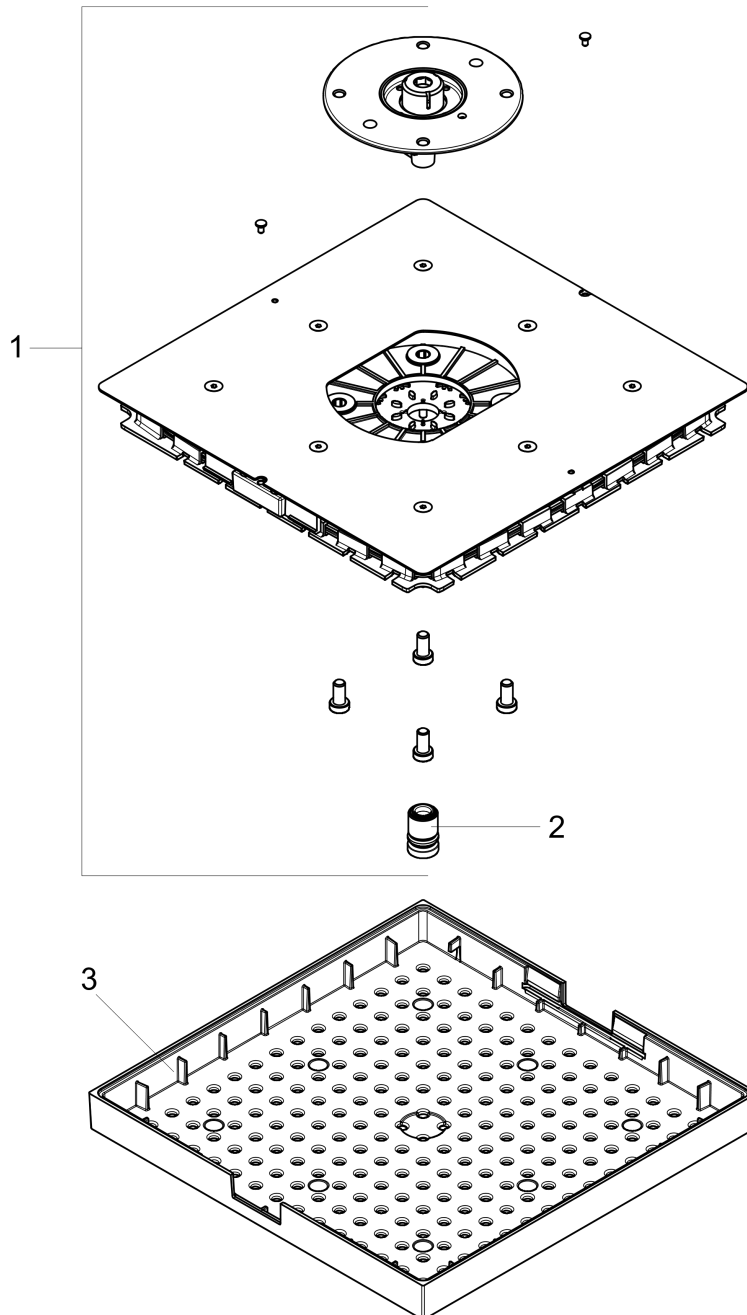

AXOR ShowerSolutions
Showerhead 240 1-Jet, 2.5 GPM
 Finish: **chrome** Part no. : **10926001**

Description

Features

- Shower head size: 9.44" x 9.44"
- Spray modes: RainAir
- Max. flow: 2.5 GPM (9.5 L/Min)
- 196 spray channels
- Spray face finish: Fully-finished matching spray face
- Spray face removable for cleaning

Item details

List Price \$ 1,919.00

Technology

Compliance / Sustainability

Product image

Scale drawing

AXOR ShowerSolutions
Showerhead 240 1-Jet, 2.5 GPM
Finish: chrome Part no. : 10926001

Exploded drawing

Year of production: >01/12

AXOR ShowerSolutions
Showerhead 240 1-Jet, 2.5 GPM
 Finish: **chrome** Part no. : **10926001**

Spare parts list

Year of production: >01/12

Pos.	Description	Part no.	Price	PU
1	spray body	95889001	-	1
2	air jet	95802001	-	1
3	decor plate	95890000	-	1