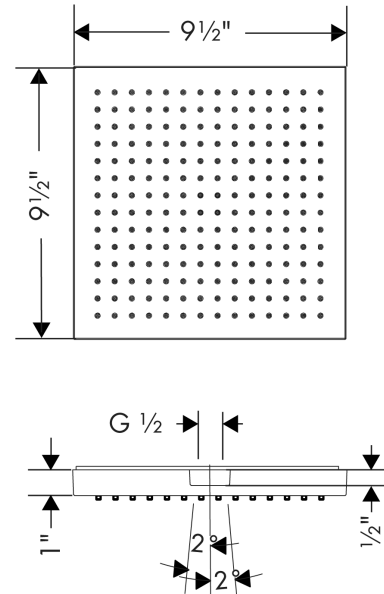

AXOR ShowerSolutions
Showerhead 240 1-Jet, 2.5 GPM
 Finish: **chrome** Part no. : **10926001**

Description

Features

- Shower head size: 9.44" x 9.44"
- Spray modes: RainAir
- Max. flow: 2.5 GPM (9.5 L/Min)
- 196 spray channels
- Spray face finish: Fully-finished matching spray face
- Spray face removable for cleaning

Item details

List Price \$ 1,919.00

Technology

Compliance / Sustainability

Product image

Scale drawing

AXOR ShowerSolutions
Showerhead 240 1-Jet, 2.5 GPM
Finish: chrome Part no. : 10926001

Exploded drawing

Year of production: >01/12

AXOR ShowerSolutions
Showerhead 240 1-Jet, 2.5 GPM
 Finish: **chrome** Part no. : **10926001**

Spare parts list

Year of production: >01/12

Pos.	Description	Part no.	Price	PU
1	spray body	95889001	-	1
2	air jet	95802001	-	1
3	decor plate	95890000	-	1