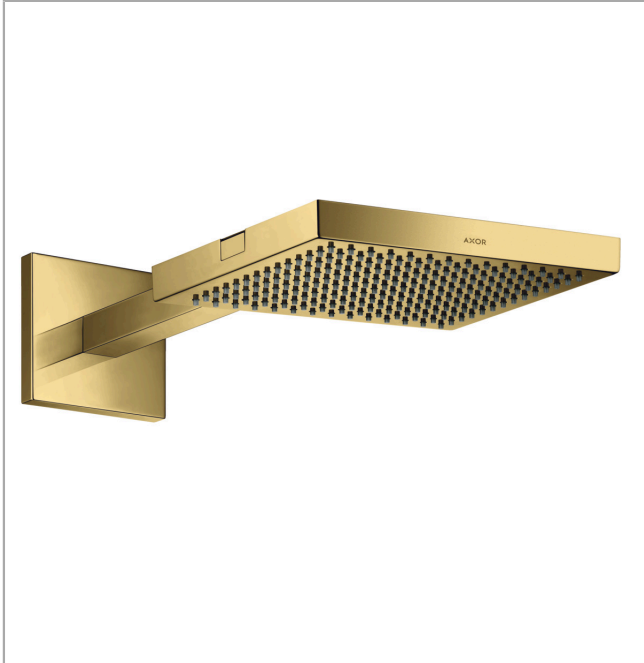

AXOR ShowerSolutions
Showerhead 240 1-Jet with Showerarm Trim, 2.5 GPM
 Finish: **polished gold optic** Part no. : **10925991**

Description

Features

- Consists of: Showerhead, Showerarm, Escutcheon
- Shower head size: 9.44" x 9.44"
- Spray modes: RainAir
- Max. flow: 2.5 GPM (9.5 L/Min)
- 196 spray channels
- Spray face finish: Fully-finished matching spray face
- Spray face removable for cleaning
- Does not include: Rough

Item details

List Price \$ 2,987.00

Technology

Compliance / Sustainability

Product image

Scale drawing