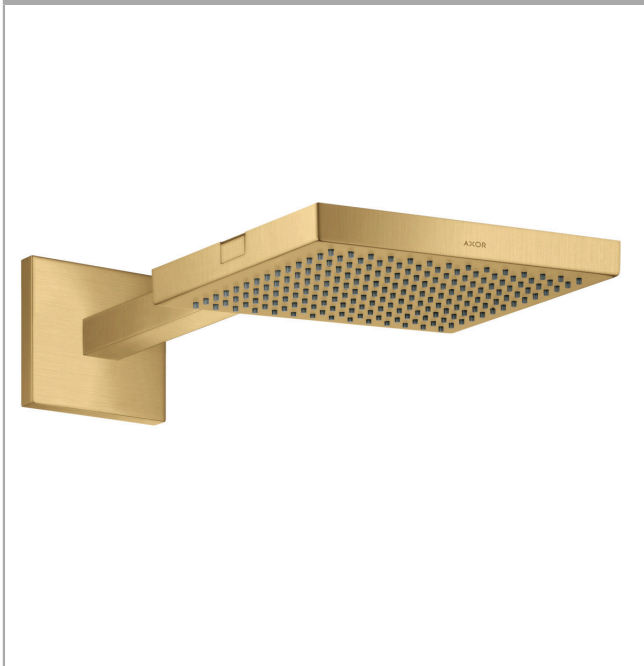

AXOR ShowerSolutions
Showerhead 240 1-Jet with Showerarm Trim, 2.5 GPM
Finish: **brushed gold optic** Part no. : **10925251**

Description

Features

- Consists of: Showerhead, Showerarm, Escutcheon
- Shower head size: 9.44" x 9.44"
- Spray modes: RainAir
- Max. flow: 2.5 GPM (9.5 L/Min)
- 196 spray channels
- Spray face finish: Fully-finished matching spray face
- Spray face removable for cleaning
- Does not include: Rough

Item details

List Price $ 3,105.00

Technology

Compliance / Sustainability

Product image