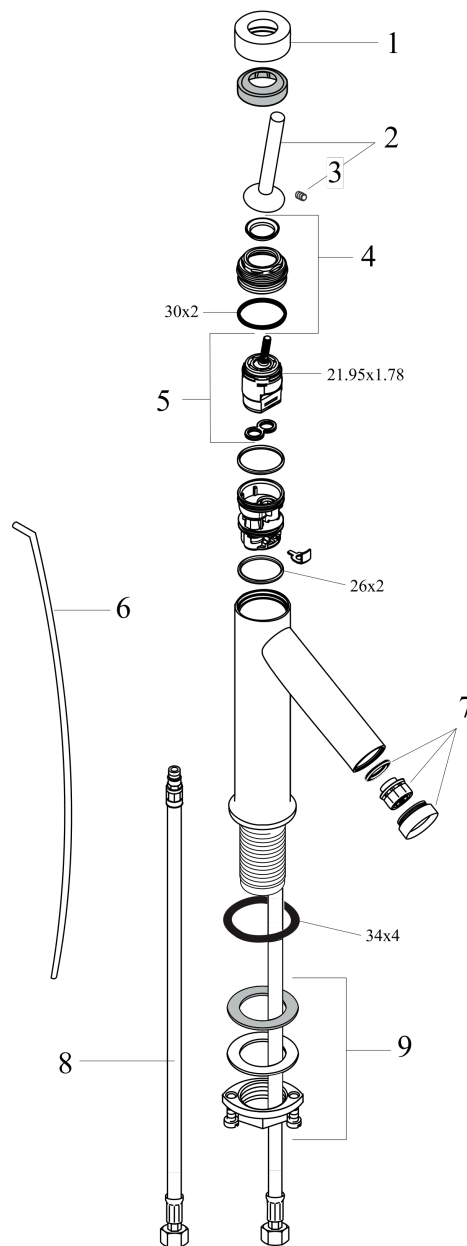

AXOR Starck
Single-Hole Faucet 90 with Pop-Up Drain, 1.2 GPM
 Finish: **brushed black chrome** Part no. : **10111341**

Description

Features

- Handle variant: pin
- Spray modes: aerated spray
- Max. flow: 1.2 GPM (4.5 L/Min)
- Ceramic cartridge
- Includes pop-up drain

Item details

List Price \$ 1,332.00

Technology

Compliance / Sustainability

Product image

Scale drawing

AXOR Starck
Single-Hole Faucet 90 with Pop-Up Drain, 1.2 GPM
 Finish: **brushed black chrome** Part no. : **10111341**

Exploded drawing

Year of production: >07/19

AXOR Starck

Single-Hole Faucet 90 with Pop-Up Drain, 1.2 GPM

Finish: **brushed black chrome** Part no. : **10111341**

Spare parts list

Year of production: >07/19

Pos.	Description	Part no.	Price	PU
1	flange	97155340	-	1
2	handle	10092340	-	1
3	hollow set screw M4x6	97767000	-	1
4	nut	97157000	-	1
5	cartridge, assy	96339000	-	1
6	pull rod	97158340	-	1
7	aerator M24x1 (4,5 l/min)	92812000	-	1
8	connection hose 18½" M8x0,75 3/8"	96321001	-	1
9	fixing set (Ø 32)	13961000	-	1
a	pop up waste	88509340	-	1
b	O-ring 34x4	98155000	-	1
c	O-Ring 30x2	98186000	-	1
d	O-ring 21,95x1,78	95169000	-	1
e	lever collar	97548000	-	1
f	adapter for cartridge	95289000	-	1
g	O-ring 26x2	98147000	-	1