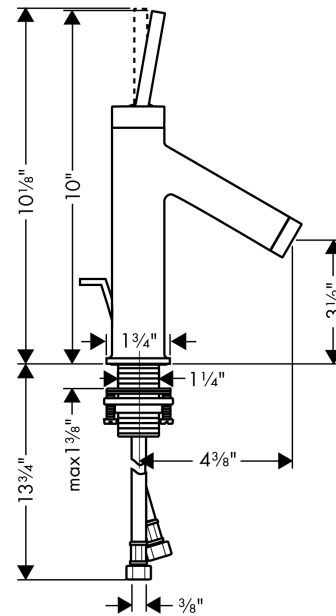

AXOR Starck
Single-Hole Faucet 90 with Pop-Up Drain, 1.2 GPM
 Finish: **brushed black chrome** Part no. : **10111341**

Description

Features

- Handle variant: pin
- Spray modes: aerated spray
- Max. flow: 1.2 GPM (4.5 L/Min)
- Ceramic cartridge
- Includes pop-up drain

Item details

List Price \$ 1,332.00

Technology

Compliance / Sustainability

Product image

Scale drawing

AXOR Starck
Single-Hole Faucet 90 with Pop-Up Drain, 1.2 GPM
 Finish: **brushed black chrome** Part no. : **10111341**

Exploded drawing

Year of production: >07/19

AXOR Starck

Single-Hole Faucet 90 with Pop-Up Drain, 1.2 GPM

Finish: **brushed black chrome** Part no. : **10111341**

Spare parts list

Year of production: >07/19

Pos.	Description	Part no.	Price	PU
1	flange	97155340	-	1
2	handle	10092340	-	1
3	hollow set screw M4x6	97767000	-	1
4	nut	97157000	-	1
5	cartridge, assy	96339000	-	1
6	pull rod	97158340	-	1
7	aerator M24x1 (4,5 l/min)	92812000	-	1
8	connection hose 18½" M8x0,75 3/8"	96321001	-	1
9	fixing set (Ø 32)	13961000	-	1
a	pop up waste	88509340	-	1
b	O-ring 34x4	98155000	-	1
c	O-Ring 30x2	98186000	-	1
d	O-ring 21,95x1,78	95169000	-	1
e	lever collar	97548000	-	1
f	adapter for cartridge	95289000	-	1
g	O-ring 26x2	98147000	-	1