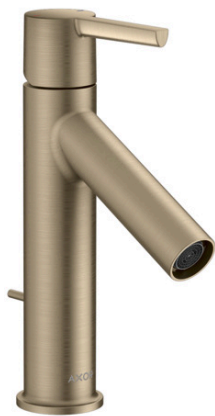

AXOR Starck
Single-Hole Faucet 100 with Lever Handle and Pop-Up Drain, 1.2 GPM
 Finish: **brushed nickel** Part no. : **10001821**

Description

Features

- Consists of: Pop-up assembly, Single-handle faucet
- Handle variant: Lever
- Spray modes: aerated spray
- Max. flow: 1.2 GPM (4.5 L/Min)
- Ceramic cartridge
- Includes pop-up drain

Item details

List Price \$ 726.00

Technology

Compliance / Sustainability

Product image

Scale drawing