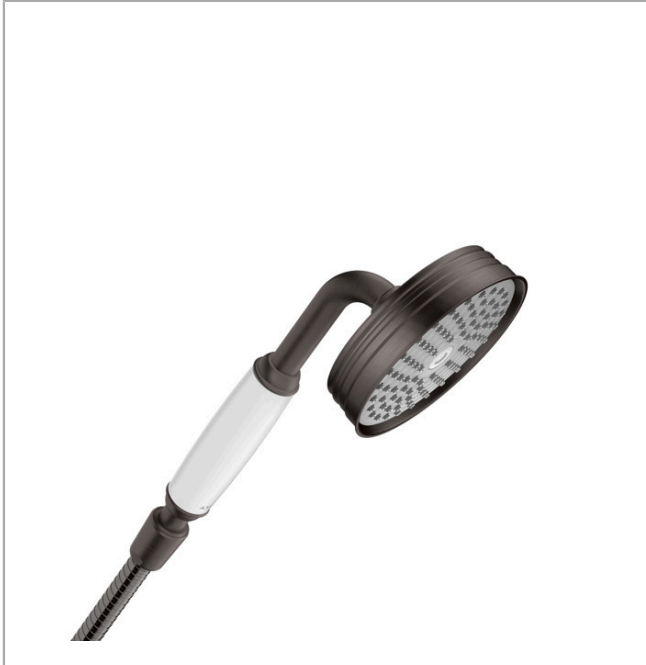

AXOR Montreux
Handshower 100 1-Jet, 1.8 GPM
 Finish: **brushed black chrome** Part no. : **04695340**

Description

Features

- Spray modes: RainAir
- 90 spray channels
- Max. flow: 1.8 GPM (6.8 L/Min)

Item details

List Price \$ 497.00

Technology

Compliance / Sustainability

Product image

Scale drawing