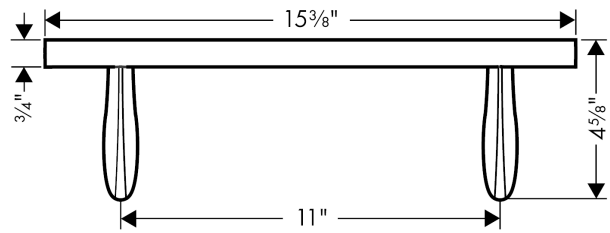

**AXOR Massaud
Towel Bar 12"**

Finishes : **chrome** Part no. : **42230000**

Description

Features

- Metal
- Wall-mounted

Item details

List Price \$ 470.00

Compliance

Product image

Scale drawing

**AXOR Massaud
Towel Bar 12"**

Finishes : **chrome** Part no. : **42230000**

Exploded drawing

Year of production: >07/06

**AXOR Massaud
Towel Bar 12"**

Finishes : **chrome** Part no. : **42230000**

Spare parts list

Year of production: >07/06

Pos.	Description	Part no.	Price	PU
1	support element	98735000	-	1
2	mounting set	40915000	-	1
3	hollow set screw M4x6	97767000	-	1