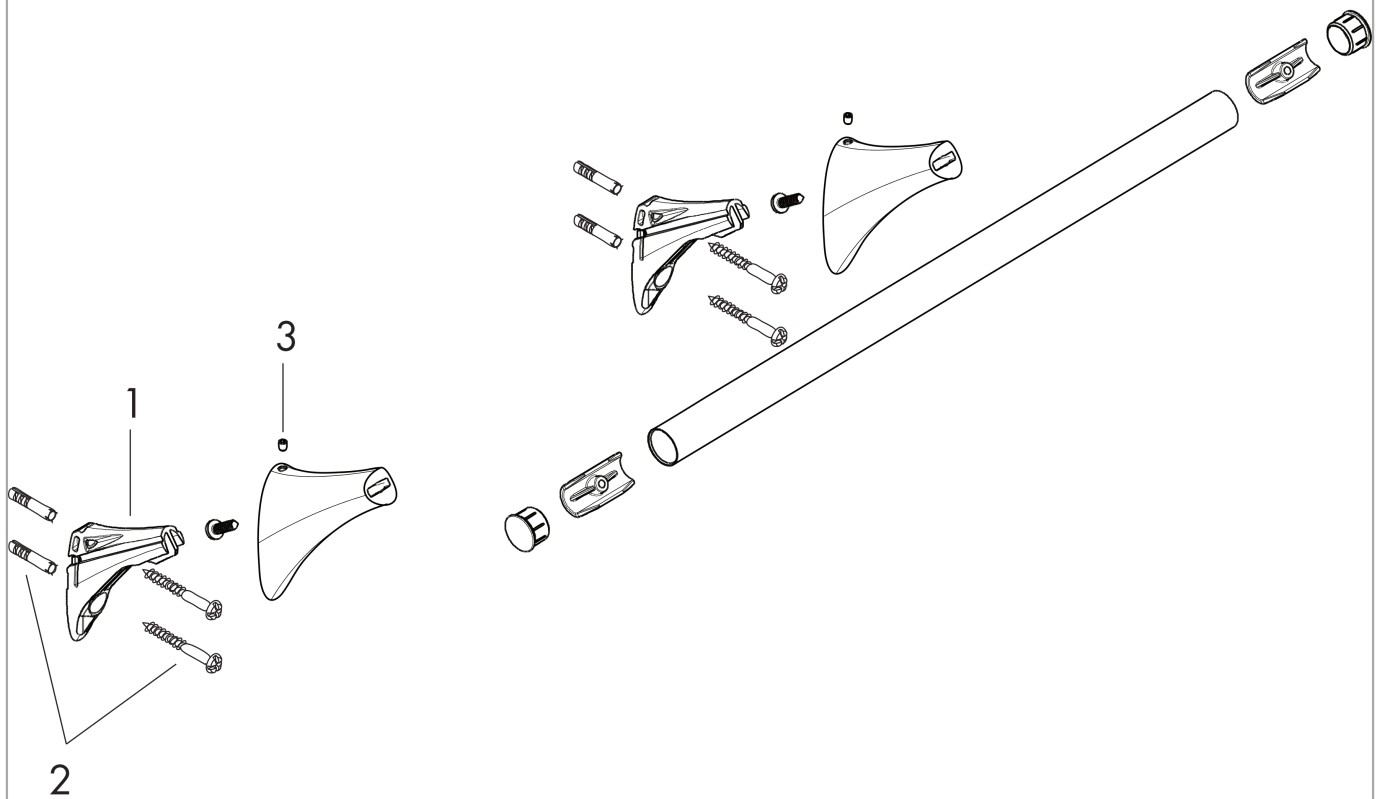

**AXOR Massaud
Towel Bar 12"**

Finishes : **chrome** Part no. : **42230000**

Description

Features

- Metal
- Wall-mounted

Item details

List Price \$ 470.00

Compliance

Product image

Scale drawing

**AXOR Massaud
Towel Bar 12"**

Finishes : **chrome** Part no. : **42230000**

Exploded drawing

Year of production: >07/06

**AXOR Massaud
Towel Bar 12"**

Finishes : **chrome** Part no. : **42230000**

Spare parts list

Year of production: >07/06

Pos.	Description	Part no.	Price	PU
1	support element	98735000	-	1
2	mounting set	40915000	-	1
3	hollow set screw M4x6	97767000	-	1