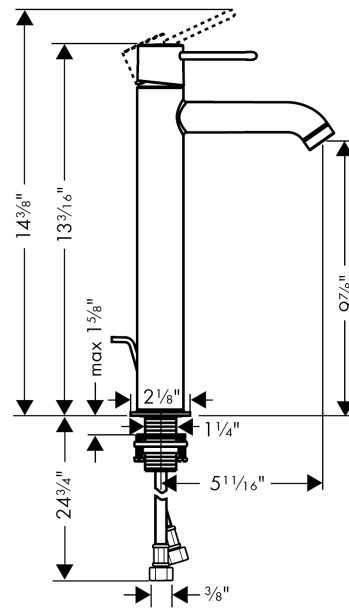

AXOR Uno
Single-Hole Faucet 250 with Pop-Up Drain, 1.2 GPM
 Finishes : **chrome** Part no. : **38025001**

Description

Features

- Aerated spray
- Flow: 1.2 GPM (4.5 L/Min)
- Ceramic cartridge
- Includes pop-up drain

Item details

List Price \$ 775.00

Technology

Compliance

Product image

Scale drawing

AXOR Uno
Single-Hole Faucet 250 with Pop-Up Drain, 1.2 GPM
 Finishes : **chrome** Part no. : **38025001**

Exploded drawing

Year of production: >07/16

AXOR Uno
Single-Hole Faucet 250 with Pop-Up Drain, 1.2 GPM
 Finishes : **chrome** Part no. : **38025001**

Spare parts list

Year of production: >07/16

Pos.	Description	Part no.	Price	PU
1	handle	38094000	-	1
2	screw cover	96762000	-	1
3	hollow set screw M6x10 DIN 916	96029000	-	1
4	flange	96763000	-	1
5	nut	97209000	-	1
6	cartridge, assy	95646001	-	1
7	seal	95008000	-	1
8	aerator M24x1 (4,5 l/min)	92878000	-	1
9	fixing set (Ø 32)	13961000	-	1
10	connection hose 35½" M8x0,75 3/8"	96316001	-	1
11	pull rod	96923000	-	1
12	O-ring 36x2	98156000	-	1
13	O-ring 35x2	92604000	-	1
14	lever collar	97548000	-	1
15	flat seal	98749000	-	1
16	adapter for cartridge	98750000	-	1
a	pop up waste	88509000	-	1