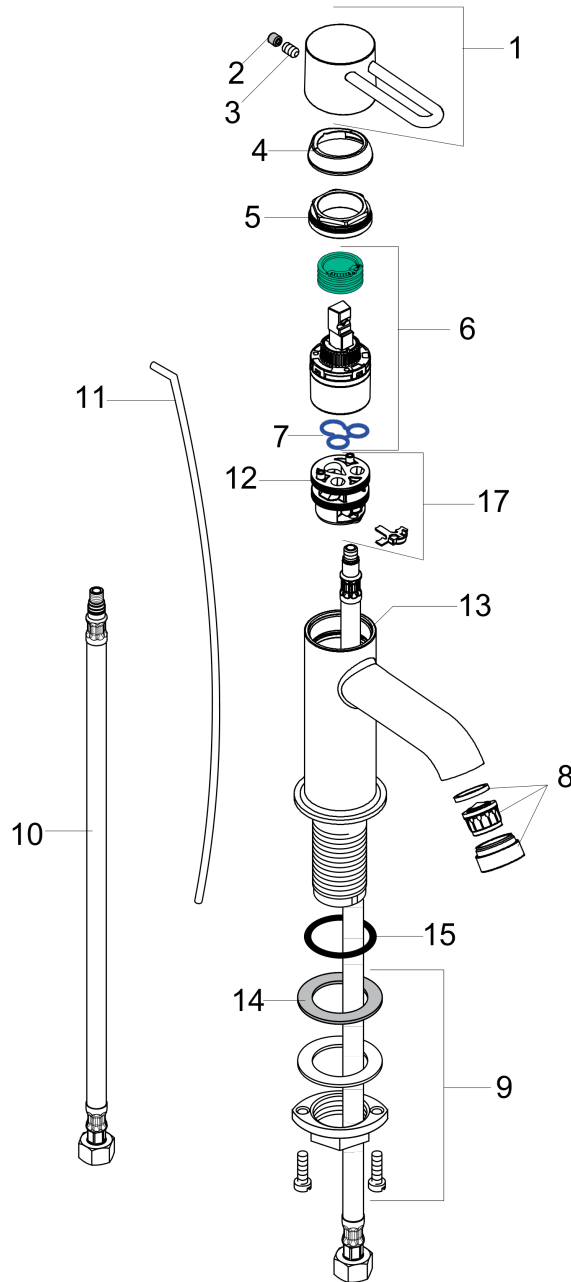

AXOR Uno
Single-Hole Faucet 250 with Pop-Up Drain, 1.2 GPM
 Finishes : **chrome** Part no. : **38025001**

Description

Features

- Aerated spray
- Flow: 1.2 GPM (4.5 L/Min)
- Ceramic cartridge
- Includes pop-up drain

Item details

List Price \$ 775.00

Technology

Compliance

Product image

Scale drawing

AXOR Uno
Single-Hole Faucet 250 with Pop-Up Drain, 1.2 GPM
 Finishes : **chrome** Part no. : **38025001**

Exploded drawing

Year of production: >07/16

AXOR Uno
Single-Hole Faucet 250 with Pop-Up Drain, 1.2 GPM
 Finishes : **chrome** Part no. : **38025001**

Spare parts list

Year of production: >07/16

Pos.	Description	Part no.	Price	PU
1	handle	38094000	-	1
2	screw cover	96762000	-	1
3	hollow set screw M6x10 DIN 916	96029000	-	1
4	flange	96763000	-	1
5	nut	97209000	-	1
6	cartridge, assy	95646001	-	1
7	seal	95008000	-	1
8	aerator M24x1 (4,5 l/min)	92878000	-	1
9	fixing set (Ø 32)	13961000	-	1
10	connection hose 35½" M8x0,75 3/8"	96316001	-	1
11	pull rod	96923000	-	1
12	O-ring 36x2	98156000	-	1
13	O-ring 35x2	92604000	-	1
14	lever collar	97548000	-	1
15	flat seal	98749000	-	1
16	adapter for cartridge	98750000	-	1
a	pop up waste	88509000	-	1