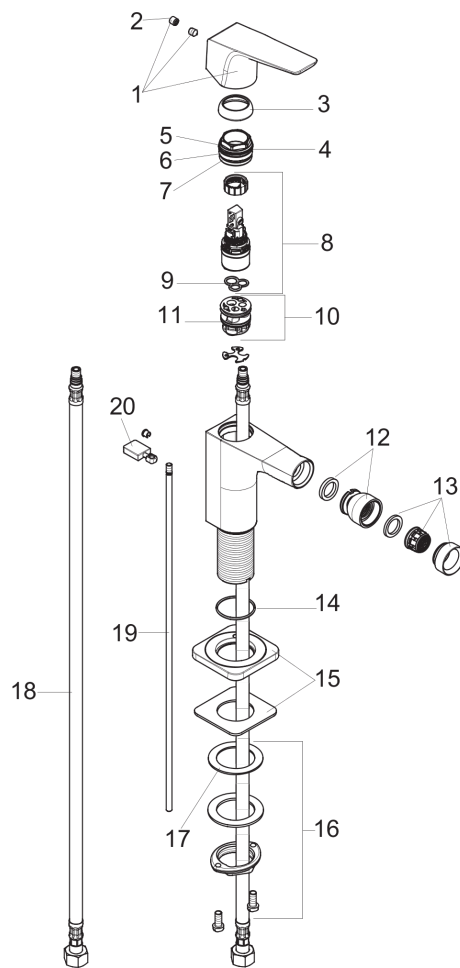

AXOR Citterio E
Single-Hole Bidet Faucet

Finishes : **chrome** Part no. : **36121001**

Exploded drawing

Year of production: >07/16

AXOR Citterio E
Single-Hole Bidet Faucet

Finishes : **chrome** Part no. : **36121001**

Spare parts list

Year of production: >07/16

Pos.	Description	Part no.	Price	PU
1	handle	92593000	-	1
2	screw cover	96762000	-	1
3	flange	98863000	-	1
4	nut	98864000	-	1
5	O-Ring 22x2	98185000	-	1
6	O-ring 28x1,5	98421000	-	1
7	O-ring 25x1,5	98146000	-	1
8	cartridge, assy	95973001	-	1
9	seal	98865000	-	1
10	adapter for cartridge	98866000	-	1
11	O-ring 23x2	98398000	-	1
12	ball joint	96050000	-	1
13	aerator M24x1 (7 l/min)	94005000	-	1
14	O-ring 30x1,5	98433000	-	1
15	escutcheon	92190000	-	1
16	fixing set (Ø 32)	13961000	-	1
17	lever collar	97548000	-	1
18	connection hose 23½" M8x0,75 3/8"	98600001	-	1
19	pull rod	95128000	-	1
20	diverter knob	92197000	-	1
a	pop up waste	88509000	-	1
b	fixation extension 35 mm	13898000	-	1