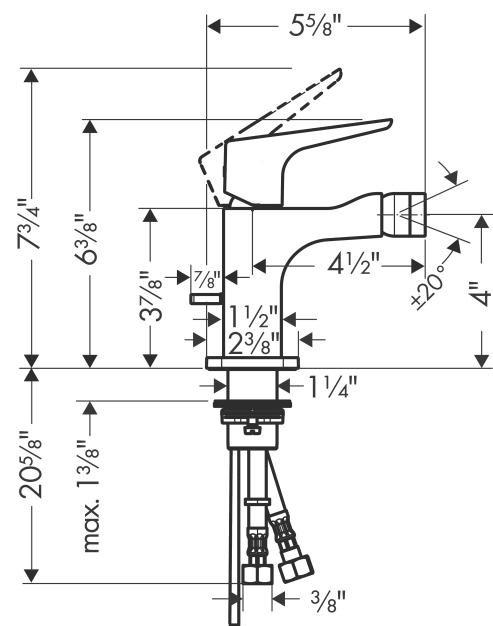

**Compliance**

**Product image**

**Scale drawing**

**AXOR Citterio E**  
**Single-Hole Bidet Faucet**

Finishes : **chrome** Part no. : **36121001**

**Exploded drawing**

Year of production: >07/16

**AXOR Citterio E**  
**Single-Hole Bidet Faucet**