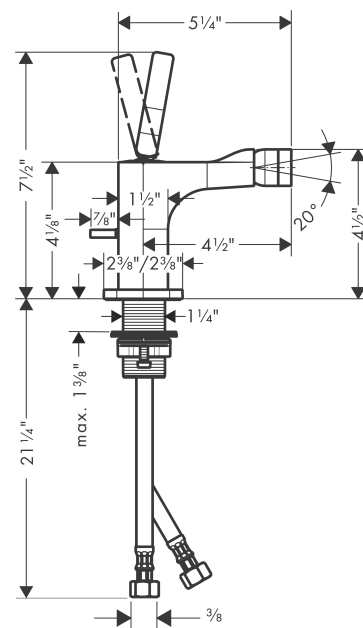

AXOR Citterio E Single-Hole Bidet Faucet

Finishes : **chrome** Part no. : **36120001**

Description

Features

- Pivoting aerator
- Ceramic cartridge
- Includes pop-up drain

Item details

List Price \$ 812.00

Compliance

Product image

Scale drawing

AXOR Citterio E
Single-Hole Bidet Faucet
 Finishes : **chrome** Part no. : **36120001**

Exploded drawing

Year of production: >03/15

AXOR Citterio E
Single-Hole Bidet Faucet

 Finishes : **chrome** Part no. : **36120001**

Spare parts list

Year of production: >03/15

Pos.	Description	Part no.	Price	PU
1	escutcheon	92188000	-	1
2	O-ring 30x1,5	98433000	-	1
3	handle	92189000	-	1
4	hollow set screw M6x6	97660000	-	1
5	nut	95667000	-	1
6	cartridge, assy	96339000	-	1
7	O-ring 21,95x1,78	95169000	-	1
8	diverter knob	92197000	-	1
9	ball joint	96050000	-	1
10	aerator M24x1 (7 l/min)	94005000	-	1
11	escutcheon	92190000	-	1
12	fixing set (Ø 32)	13961000	-	1
13	lever collar	97548000	-	1
14	connection hose 23½" M8x0,75 3/8"	98600001	-	1
a	fixation extension 35 mm	13898000	-	1