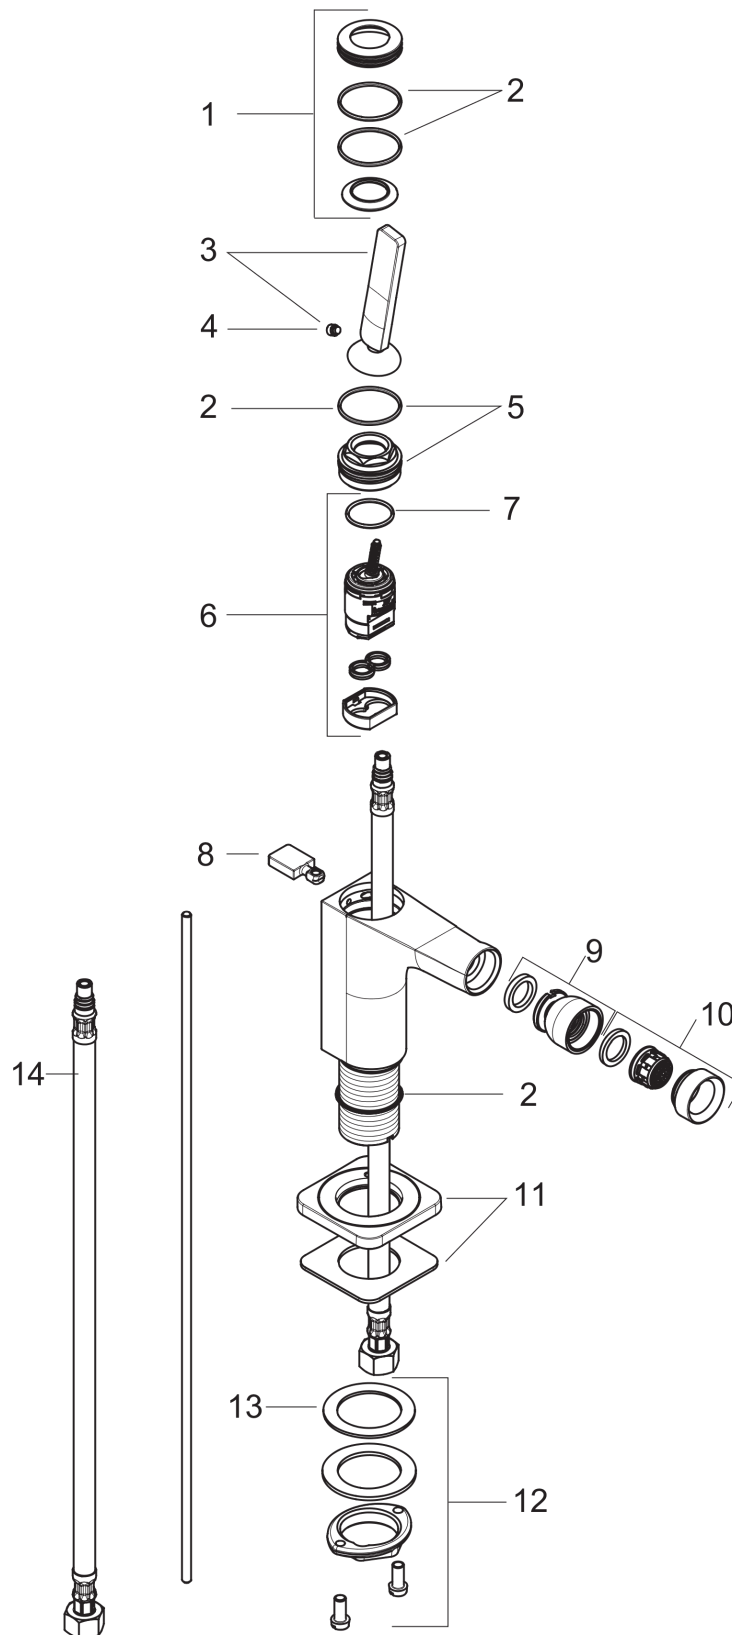

AXOR Citterio E Single-Hole Bidet Faucet

Finishes : **chrome** Part no. : **36120001**

Description

Features

- Pivoting aerator
- Ceramic cartridge
- Includes pop-up drain

Item details

List Price \$ 812.00

Compliance

Product image

Scale drawing

AXOR Citterio E
Single-Hole Bidet Faucet
 Finishes : **chrome** Part no. : **36120001**

Exploded drawing

Year of production: >03/15

AXOR Citterio E
Single-Hole Bidet Faucet

 Finishes : **chrome** Part no. : **36120001**

Spare parts list

Year of production: >03/15

Pos.	Description	Part no.	Price	PU
1	escutcheon	92188000	-	1
2	O-ring 30x1,5	98433000	-	1
3	handle	92189000	-	1
4	hollow set screw M6x6	97660000	-	1
5	nut	95667000	-	1
6	cartridge, assy	96339000	-	1
7	O-ring 21,95x1,78	95169000	-	1
8	diverter knob	92197000	-	1
9	ball joint	96050000	-	1
10	aerator M24x1 (7 l/min)	94005000	-	1
11	escutcheon	92190000	-	1
12	fixing set (Ø 32)	13961000	-	1
13	lever collar	97548000	-	1
14	connection hose 23½" M8x0,75 3/8"	98600001	-	1
a	fixation extension 35 mm	13898000	-	1