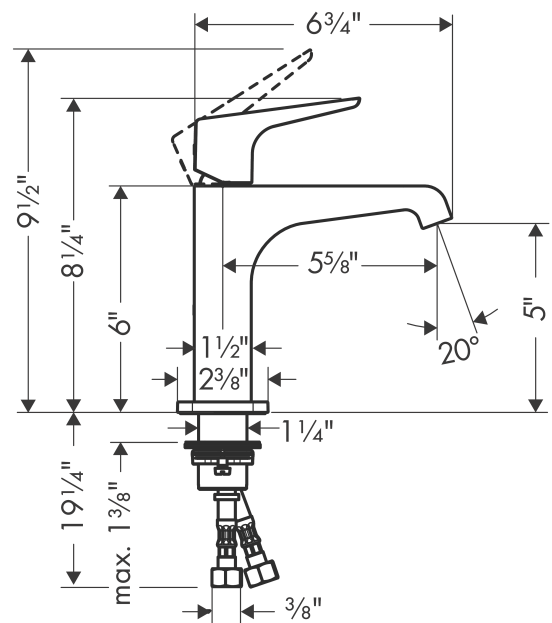

**AXOR Citterio E**  
**Single-Hole Faucet 125 with Lever Handle, 1.2 GPM**  
 Finishes : **chrome** Part no. : **36111001**

**Description**

**Features**

- Laminar spray
- Flow: 1.2 GPM (4.5 L/Min)
- Ceramic cartridge

**Item details**

List Price \$ 730.00

**Technology**

**Compliance**

**Product image**

**Scale drawing**

**AXOR Citterio E**  
**Single-Hole Faucet 125 with Lever Handle, 1.2 GPM**  
 Finishes : **chrome**    Part no. : **36111001**

Exploded drawing

Year of production: >07/16

**AXOR Citterio E**  
**Single-Hole Faucet 125 with Lever Handle, 1.2 GPM**  
 Finishes : **chrome** Part no. : **36111001**

## Spare parts list

Year of production: >07/16

Pos.	Description	Part no.	Price	PU
1	handle	92593000	-	1
2	screw cover	96762000	-	1
3	flange	98863000	-	1
4	nut	98864000	-	1
5	O-Ring 22x2	98185000	-	1
6	O-ring 28x1,5	98421000	-	1
7	O-ring 25x1,5	98146000	-	1
8	cartridge, assy	95973001	-	1
9	seal	98865000	-	1
10	adapter for cartridge	98866000	-	1
11	O-ring 23x2	98398000	-	1
12	aerator laminar M16,5x1 (4,5 l/min)	92876000	-	1
13	special tool	98987000	-	1
14	O-ring 30x1,5	98433000	-	1
15	escutcheon	92190000	-	1
16	fixing set (Ø 32)	13961000	-	1
17	lever collar	97548000	-	1
18	connection hose 23½" M8x0,75 3/8"	98600001	-	1