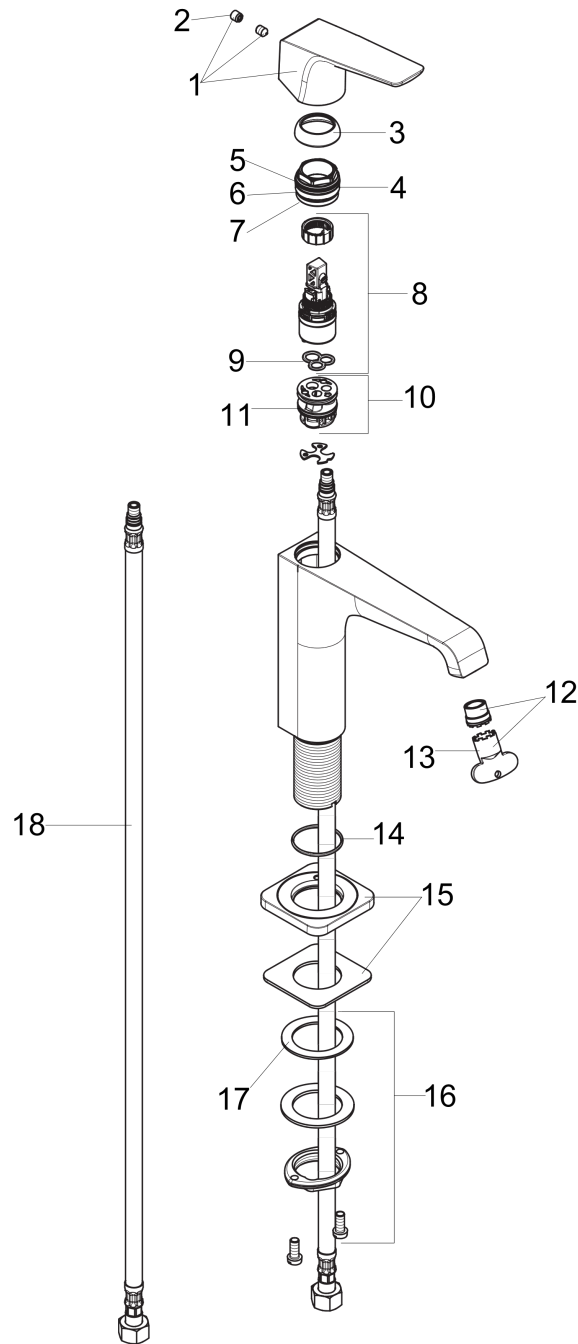

**AXOR Citterio E**  
**Single-Hole Faucet 125 with Lever Handle, 1.2 GPM**  
 Finishes : **chrome** Part no. : **36111001**

**Description**

**Features**

- Laminar spray
- Flow: 1.2 GPM (4.5 L/Min)
- Ceramic cartridge

**Item details**

List Price \$ 730.00

**Technology**

**Compliance**

**Product image**

**Scale drawing**

**AXOR Citterio E**  
**Single-Hole Faucet 125 with Lever Handle, 1.2 GPM**  
 Finishes : **chrome**    Part no. : **36111001**

Exploded drawing

Year of production: >07/16

**AXOR Citterio E**  
**Single-Hole Faucet 125 with Lever Handle, 1.2 GPM**  
 Finishes : **chrome** Part no. : **36111001**

## Spare parts list

Year of production: >07/16

Pos.	Description	Part no.	Price	PU
1	handle	92593000	-	1
2	screw cover	96762000	-	1
3	flange	98863000	-	1
4	nut	98864000	-	1
5	O-Ring 22x2	98185000	-	1
6	O-ring 28x1,5	98421000	-	1
7	O-ring 25x1,5	98146000	-	1
8	cartridge, assy	95973001	-	1
9	seal	98865000	-	1
10	adapter for cartridge	98866000	-	1
11	O-ring 23x2	98398000	-	1
12	aerator laminar M16,5x1 (4,5 l/min)	92876000	-	1
13	special tool	98987000	-	1
14	O-ring 30x1,5	98433000	-	1
15	escutcheon	92190000	-	1
16	fixing set (Ø 32)	13961000	-	1
17	lever collar	97548000	-	1
18	connection hose 23½" M8x0,75 3/8"	98600001	-	1