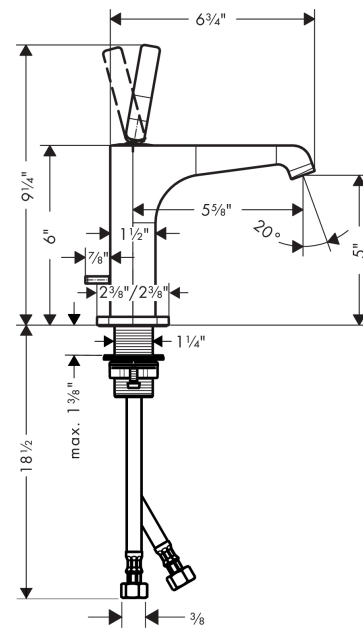

AXOR Citterio E
Single-Hole Faucet 125 with Pop-Up Drain, 1.2 GPM
 Finishes : **chrome** Part no. : **36100001**

Description

Features

- Laminar spray
- Flow: 1.2 GPM (4.5 L/Min)
- Joystick ceramic cartridge
- Includes pop-up drain

Item details

List Price \$ 812.00

Technology

Compliance

Product image

Scale drawing

AXOR Citterio E
Single-Hole Faucet 125 with Pop-Up Drain, 1.2 GPM
 Finishes : **chrome** Part no. : **36100001**

Exploded drawing

Year of production: >07/16

AXOR Citterio E
Single-Hole Faucet 125 with Pop-Up Drain, 1.2 GPM
 Finishes : **chrome** Part no. : **36100001**

Spare parts list

Year of production: >07/16

Pos.	Description	Part no.	Price	PU
1	escutcheon	92188000	-	1
2	O-ring 30x1,5	98433000	-	1
3	handle	92189000	-	1
4	hollow set screw M6x6	97660000	-	1
5	nut	95667000	-	1
6	cartridge, assy	96339000	-	1
7	O-ring 21,95x1,78	95169000	-	1
8	adapter for cartridge	95289000	-	1
9	O-ring 26x2	98147000	-	1
10	diverter knob	92197000	-	1
11	aerator laminar M16,5x1 (4,5 l/min)	92876000	-	1
12	special tool	98987000	-	1
13	pull rod	95128000	-	1
14	escutcheon	92190000	-	1
15	fixing set (Ø 32)	13961000	-	1
16	lever collar	97548000	-	1
17	connection hose 23½" M8x0,75 3/8"	98600001	-	1
a	fixation extension 35 mm	13898000	-	1
b	pop up waste	88509000	-	1