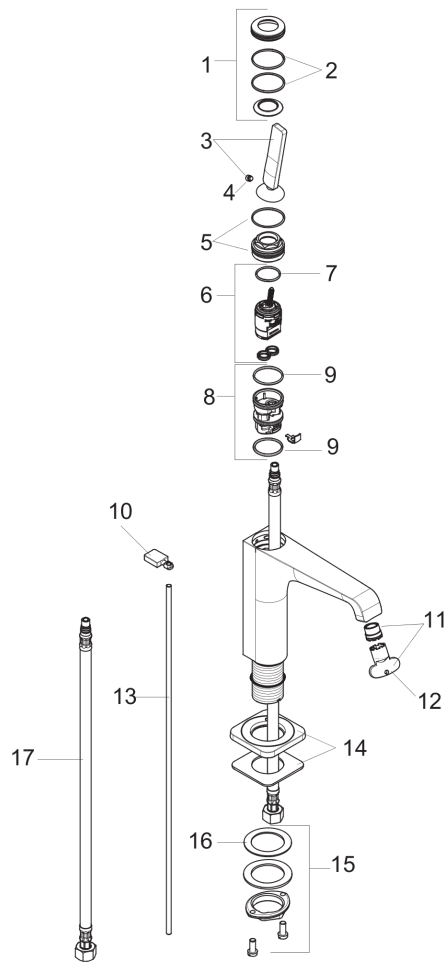

AXOR Citterio E
Single-Hole Faucet 125 with Pop-Up Drain, 1.2 GPM
 Finishes : **chrome** Part no. : **36100001**

Description

Features

- Laminar spray
- Flow: 1.2 GPM (4.5 L/Min)
- Joystick ceramic cartridge
- Includes pop-up drain

Item details

List Price \$ 812.00

Technology

Compliance

Product image

Scale drawing

AXOR Citterio E
Single-Hole Faucet 125 with Pop-Up Drain, 1.2 GPM
 Finishes : **chrome** Part no. : **36100001**

Exploded drawing

Year of production: >07/16

AXOR Citterio E
Single-Hole Faucet 125 with Pop-Up Drain, 1.2 GPM
 Finishes : **chrome** Part no. : **36100001**

Spare parts list

Year of production: >07/16

Pos.	Description	Part no.	Price	PU
1	escutcheon	92188000	-	1
2	O-ring 30x1,5	98433000	-	1
3	handle	92189000	-	1
4	hollow set screw M6x6	97660000	-	1
5	nut	95667000	-	1
6	cartridge, assy	96339000	-	1
7	O-ring 21,95x1,78	95169000	-	1
8	adapter for cartridge	95289000	-	1
9	O-ring 26x2	98147000	-	1
10	diverter knob	92197000	-	1
11	aerator laminar M16,5x1 (4,5 l/min)	92876000	-	1
12	special tool	98987000	-	1
13	pull rod	95128000	-	1
14	escutcheon	92190000	-	1
15	fixing set (Ø 32)	13961000	-	1
16	lever collar	97548000	-	1
17	connection hose 23½" M8x0,75 3/8"	98600001	-	1
a	fixation extension 35 mm	13898000	-	1
b	pop up waste	88509000	-	1