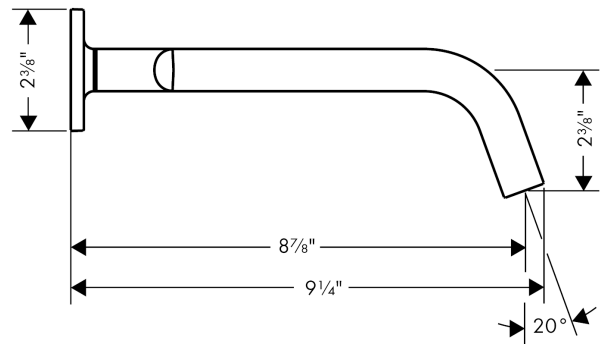

AXOR Citterio M
Wall-Mounted Widespread Faucet Trim, 1.2 GPM
 Finishes : **chrome** Part no. : **34315001**

Description

Features

- Aerated spray
- Flow: 1.2 GPM (4.5 L/Min)
- 90° ceramic valves

Item details

List Price \$ 798.00

Technology

Compliance

Product image

Scale drawing

AXOR Citterio M
Wall-Mounted Widespread Faucet Trim, 1.2 GPM
 Finishes : **chrome** Part no. : **34315001**

Exploded drawing

Year of production: >07/16

AXOR Citterio M
Wall-Mounted Widespread Faucet Trim, 1.2 GPM
 Finishes : **chrome** Part no. : **34315001**

Spare parts list

Year of production: >07/16

Pos.	Description	Part no.	Price	PU
1	handle	34095000	-	1
2	set of color-rings cold / hot water	98927000	-	1
3	handle fixing set	98932000	-	1
4	nut	98929000	-	1
5	escutcheon	98930000	-	1
6	fixing set	96393000	-	1
7	connecting thread G½	98933000	-	1
8	spout 220 mm	98935000	-	1
9	seal	97530000	-	1
10	shut off unit right closing	96350000	-	1
11	shut off unit left closing	96351000	-	1
12	special tool	98987000	-	1
13	extension 25 mm	95413000	-	1
14	extension 25 mm	96259000	-	1
15	hollow set screw M4x5	92846000	-	1
a	aerator M16,5x1 (4,5 l/min)	92875000	-	1
b	base body	10303181	-	1