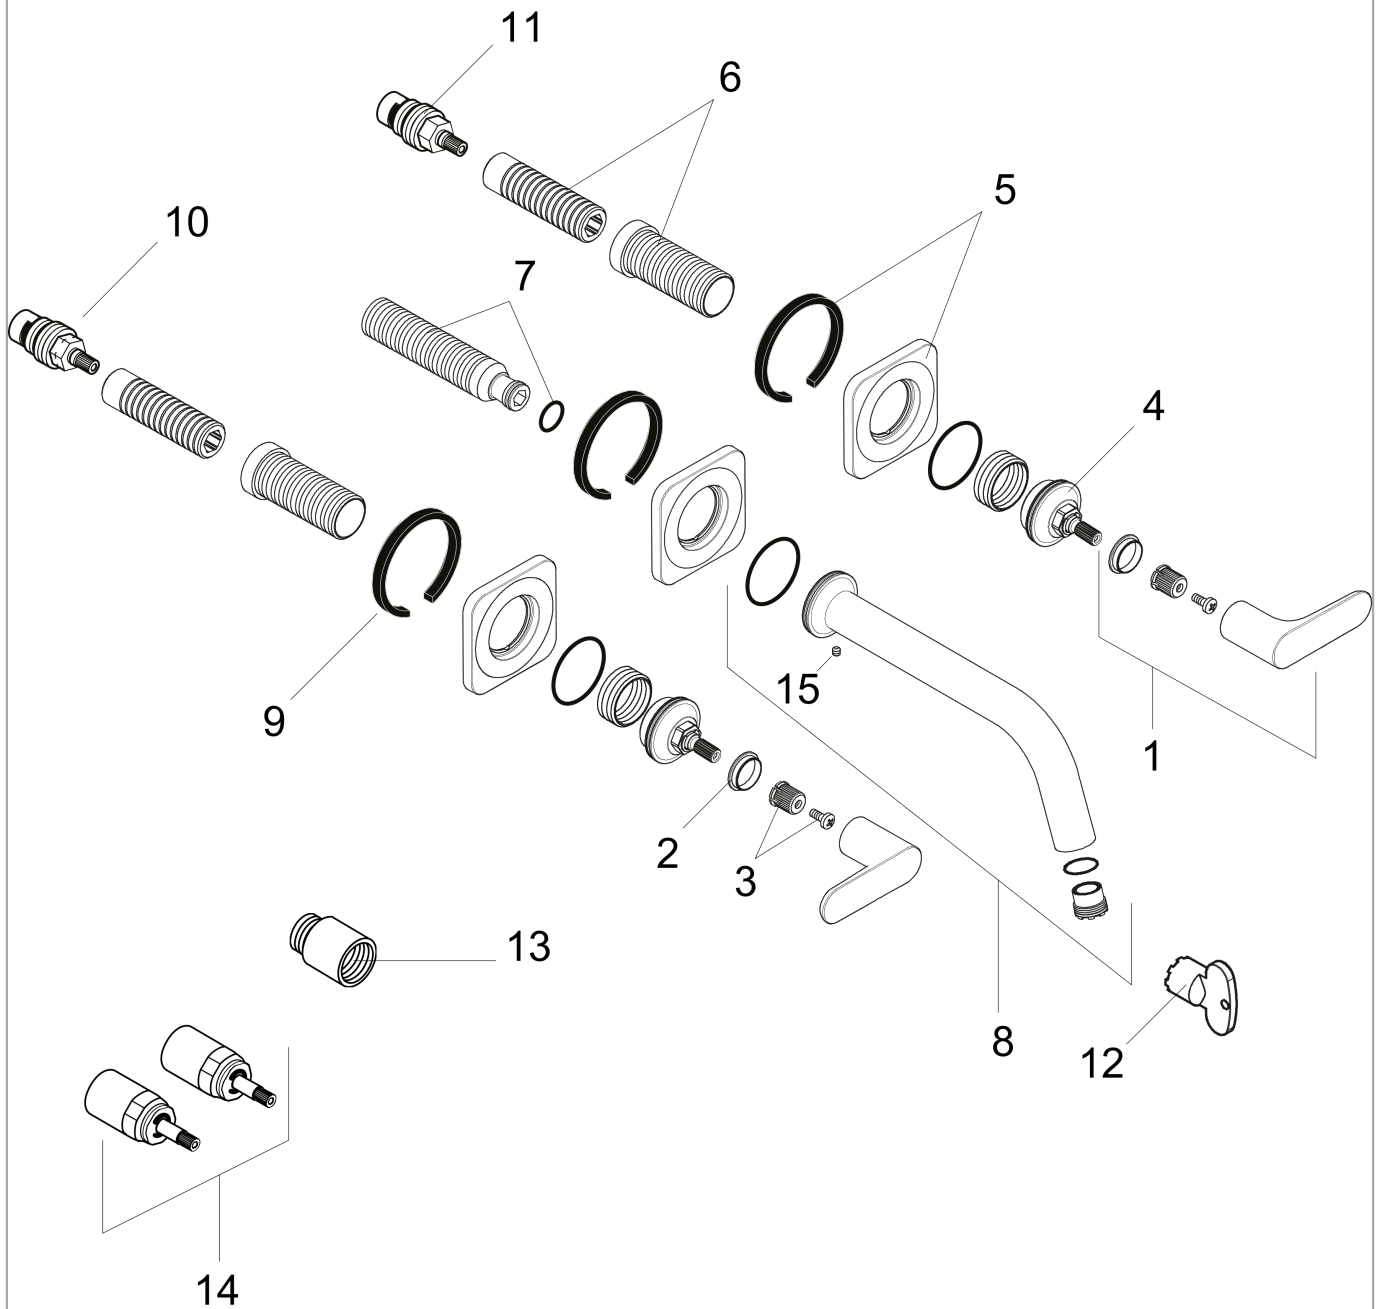

AXOR Citterio M
Wall-Mounted Widespread Faucet Trim, 1.2 GPM
 Finishes : **chrome** Part no. : **34315001**

Description

Features

- Aerated spray
- Flow: 1.2 GPM (4.5 L/Min)
- 90° ceramic valves

Item details

List Price \$ 798.00

Technology

Compliance

Product image

Scale drawing

AXOR Citterio M
Wall-Mounted Widespread Faucet Trim, 1.2 GPM
 Finishes : **chrome** Part no. : **34315001**

Exploded drawing

Year of production: >07/16

AXOR Citterio M
Wall-Mounted Widespread Faucet Trim, 1.2 GPM
 Finishes : **chrome** Part no. : **34315001**

Spare parts list

Year of production: >07/16

Pos.	Description	Part no.	Price	PU
1	handle	34095000	-	1
2	set of color-rings cold / hot water	98927000	-	1
3	handle fixing set	98932000	-	1
4	nut	98929000	-	1
5	escutcheon	98930000	-	1
6	fixing set	96393000	-	1
7	connecting thread G½	98933000	-	1
8	spout 220 mm	98935000	-	1
9	seal	97530000	-	1
10	shut off unit right closing	96350000	-	1
11	shut off unit left closing	96351000	-	1
12	special tool	98987000	-	1
13	extension 25 mm	95413000	-	1
14	extension 25 mm	96259000	-	1
15	hollow set screw M4x5	92846000	-	1
a	aerator M16,5x1 (4,5 l/min)	92875000	-	1
b	base body	10303181	-	1